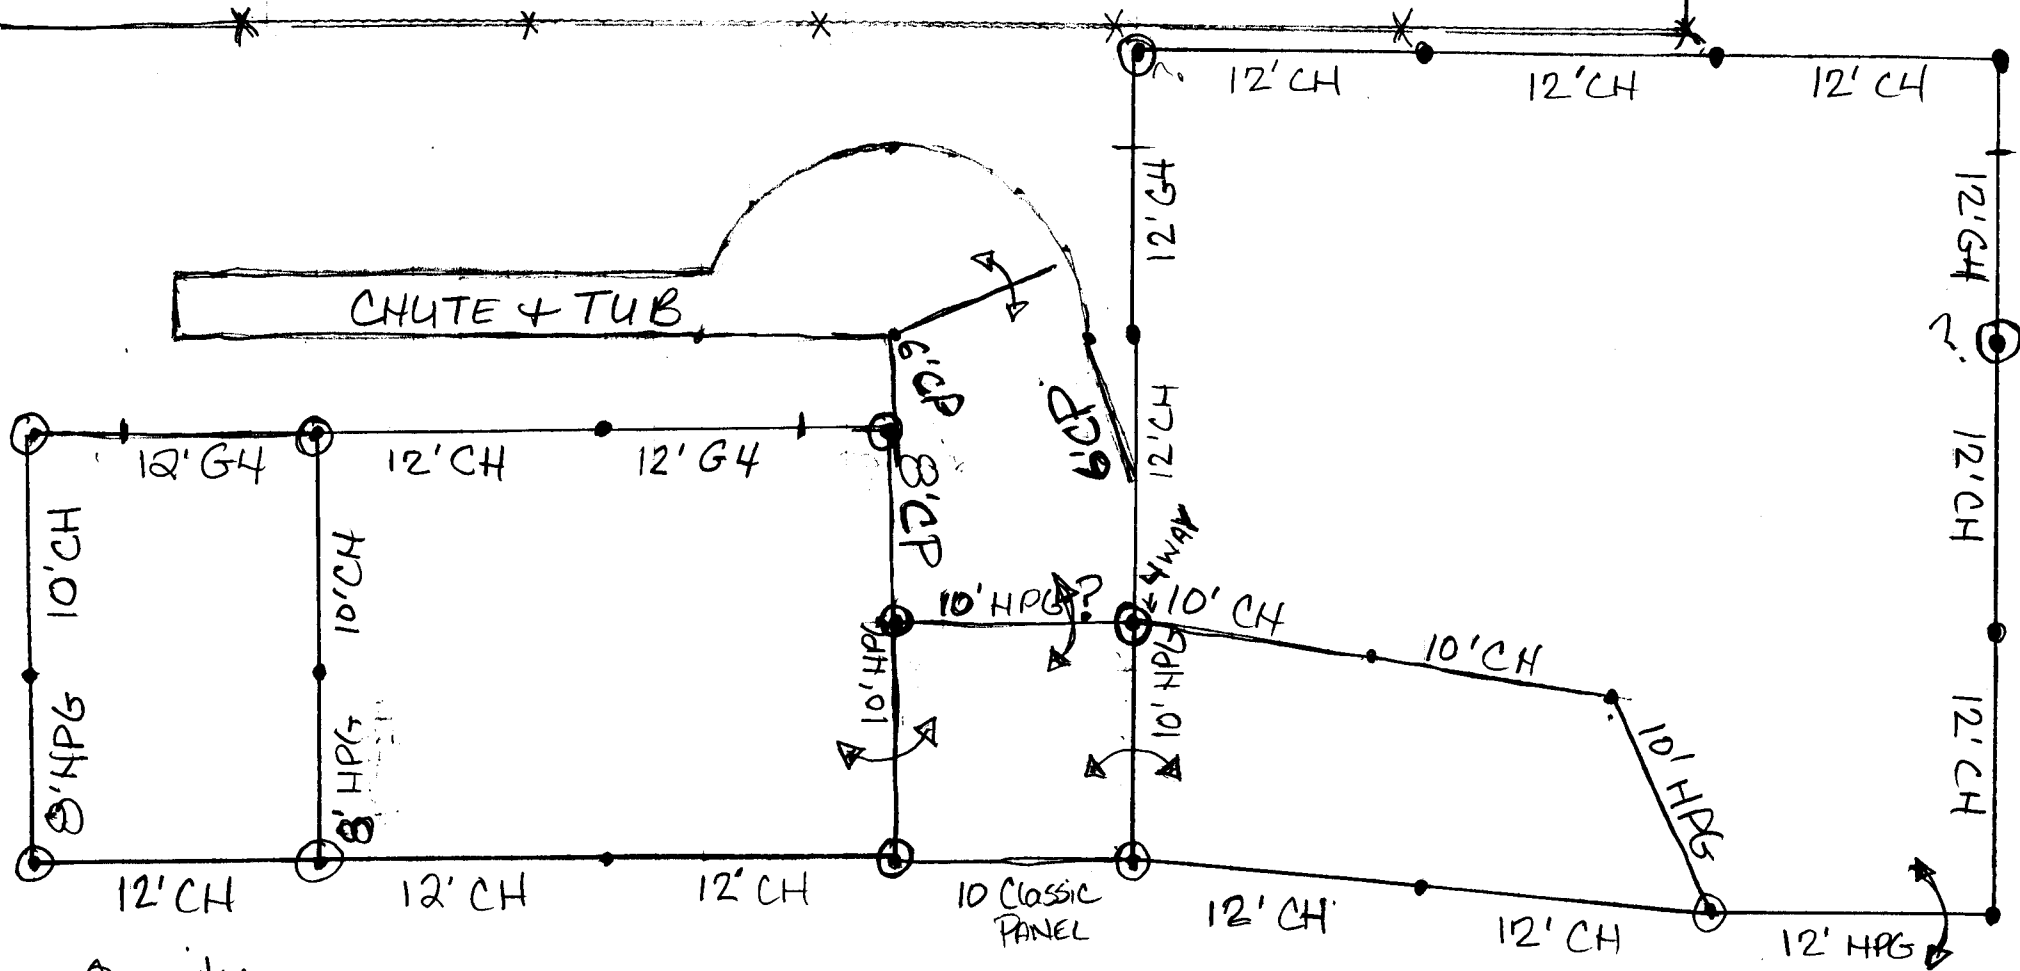

Veasay Wilson
Cattle handling
Facility with
W.W. Livestock
Classic +
Chaparell Components

BARN

CHUTE

10' CH

10' CH

10' CH

10' CH

12' CH

10' HPG

10' HPG

12' CH

Veasey Wilson

BARN

Quantity

- (1 extra) 2 12' HPG (High Pole Gate)
- 6 10' HPG
- (1 extra) 3 8' HPG
- 16 12' CH (Chapanel Panel)
- 10 10' CH
- 1 Panel Connecting Adaptor

Quantity

- (extra) 2 10' G4
- 4 12' G4
- (1 extra) 2 10' Classic Panel
- (1 extra) 2 8' Classic Panel (CP)
- 3 6' Classic Panel
- 2 4-way connecting posts
- 14 3 way " "