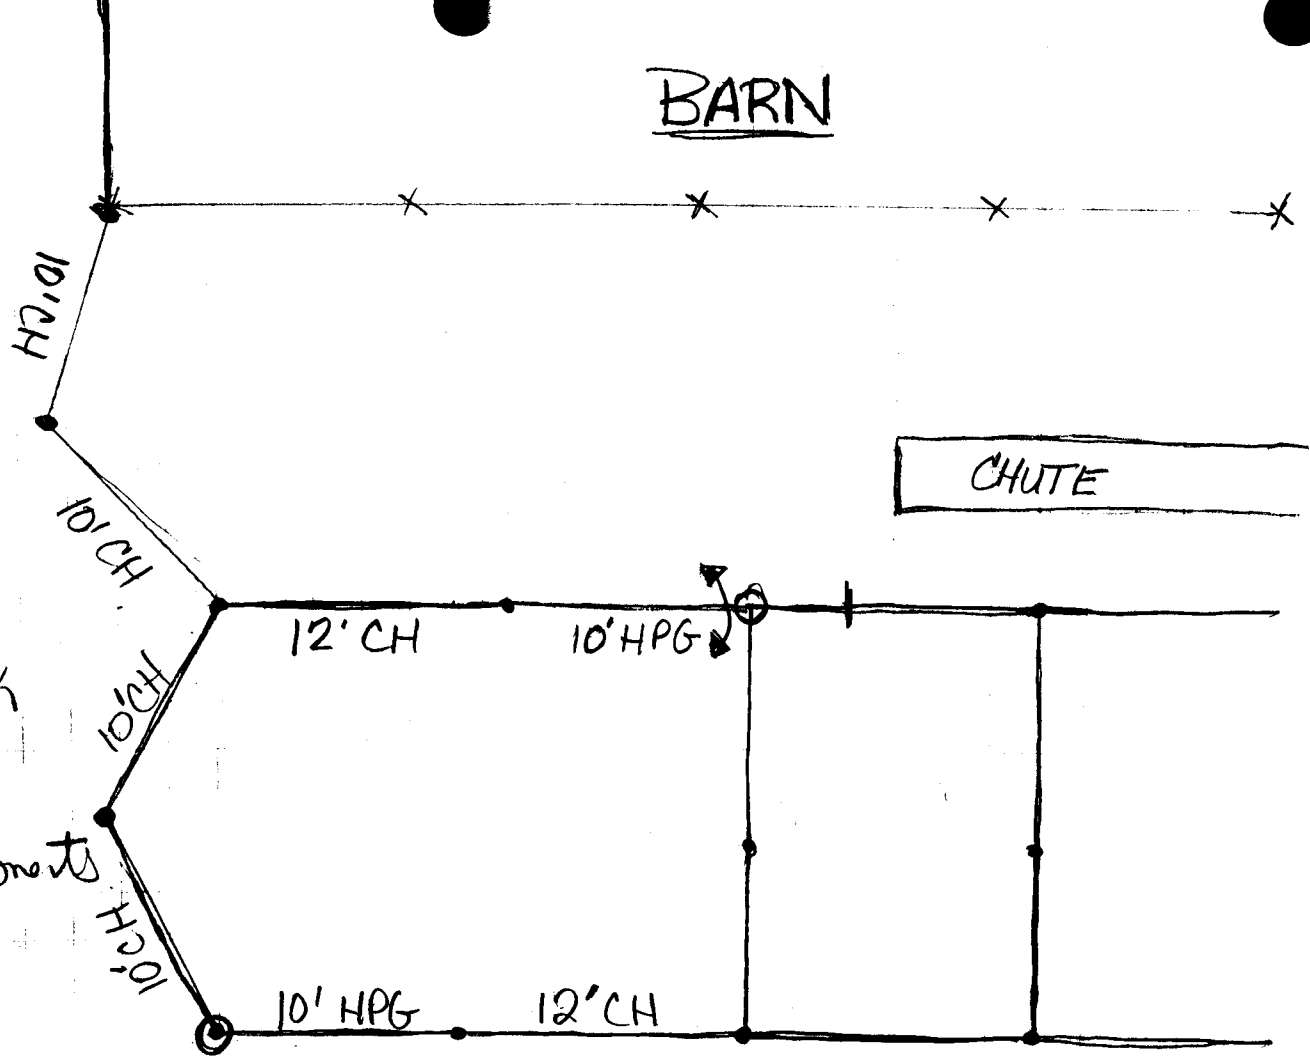

Veasay Wilson
Cattle handling
Facility with
W.W. Livestock
Classic +
Chaparell Components

BARN

CHUTE

10' CH

10' CH

10' CH

10' CH

12' CH

10' HPG

10' HPG

12' CH

Veasey Wilson

BARN

Quantity

- (1 extra) 2 12' HPG (High Pole Gate)
- 6 10' HPG
- (1 extra) 3 8' HPG
- 16 12' CH (Chapanel Panel)
- 10 10' CH
- 1 Panel Connecting Adaptor

Quantity

- (extra) 2 10' G4
- 4 12' G4
- (1 extra) 2 10' Classic Panel
- (1 extra) 2 8' Classic Panel (CP)
- 3 6' Classic Panel
- 2 4-way connecting posts
- 14 3 way " "