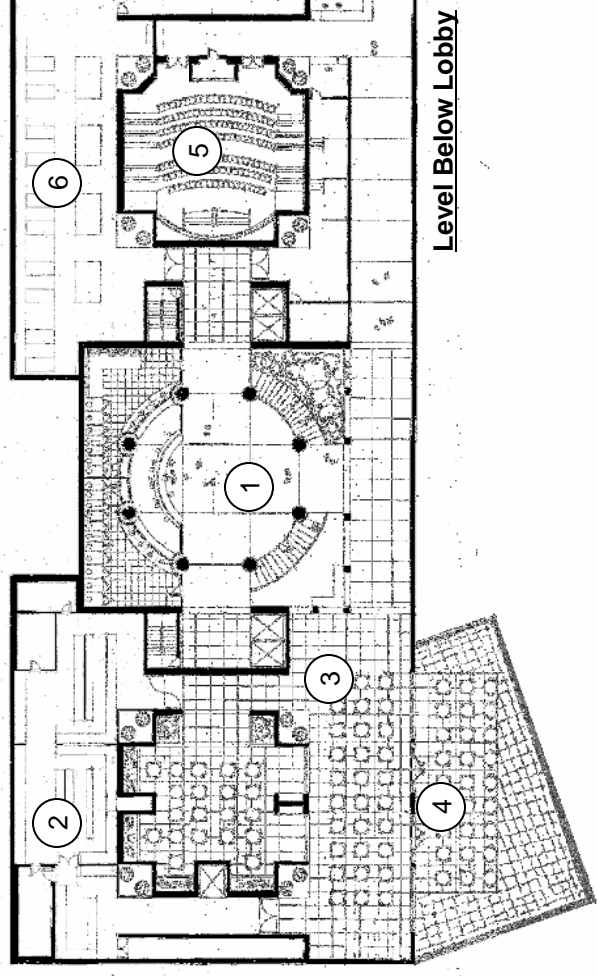

Partial Plans & Section Freshwater Tower

Legend

- 1. Lobby below Entry
- 2. Kitchen
- 3. Café Seating
- 4. Exterior Café Seating
- 5. Theater Seating
- 6. Lower level Lobby/Entry to Exhibits
- 7. Exhibits/Path to Pacific Ocean Exhibit
- 8. Fresh Water Storage and Pump System

Partial Plans & Section Freshwater Tower

Legend

- 1. Entrance Lobby
- 2. Gift Shop
- 3. Café Seating
- 4. Support/Maintenance
- 5. Offices/Administration
- 6. Mezzanine/Path to Freshwater Exhibits
- 7. Fresh Water Exhibits