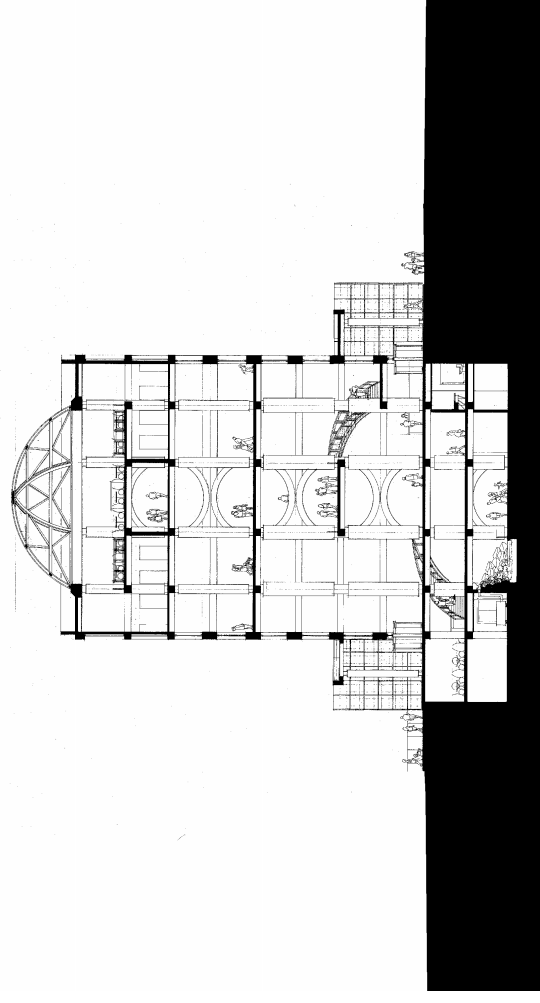

Partial Plans & Section Freshwater Tower

Legend

- 1. Lobby below Entry
- 2. Kitchen
- 3. Café Seating
- 4. Exterior Café Seating
- 5. Theater Seating
- 6. Lower level Lobby/Entry to Exhibits
- 7. Exhibits/Path to Pacific Ocean Exhibit
- 8. Fresh Water Storage and Pump System

Partial Plans & Section Freshwater Tower

Legend

- 1. Entrance Lobby
- 2. Gift Shop
- 3. Café Seating
- 4. Support/Maintenance
- 5. Offices/Administration
- 6. Mezzanine/Path to Freshwater Exhibits
- 7. Fresh Water Exhibits