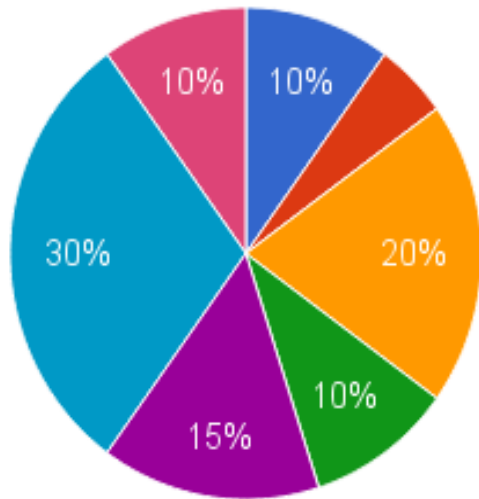

Workload of Each Task

Workload of Each Task

- Learn Drupal
- Site Reorganize
- Updating content types
- Changing Views
- Automatic Archiving
- Adding Webforms (Paypal)
- Documentation