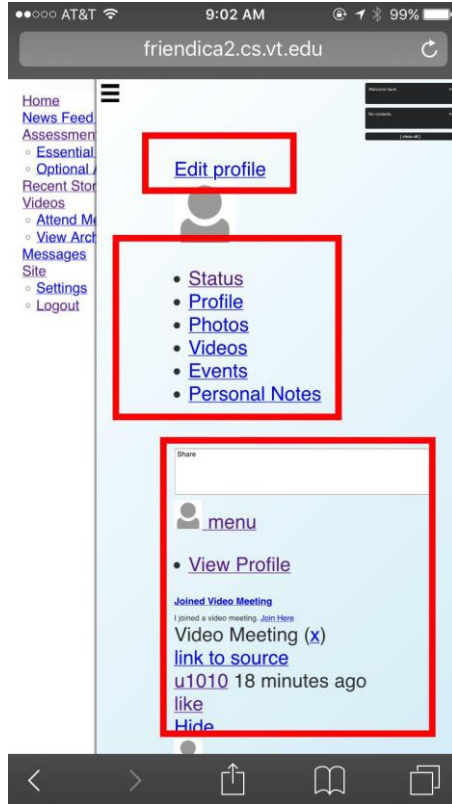

Responsive Web Design

- Most changes are through CSS
 - Change design based on screen size
 - Change formatting
 - Declare what is visible

Current Desktop Version

Home Make a Friend! 

Welcome to The Social Interactome

Nickname or Email address:

Password:

Remember me

[Password Reset](#)

Navigation

- Use of a “hamburger,” push-drawer menu
- Allows for hidden navigation

- “Hamburger” push-drawer menu enlarged to show all navigation content

Formatting

Reformatting Home Page

Other CSS Changes

- Formatted text to match
- Centered the headings
- Eliminated unnecessary navigation content and information
- Enlarged font sizes to be more readable