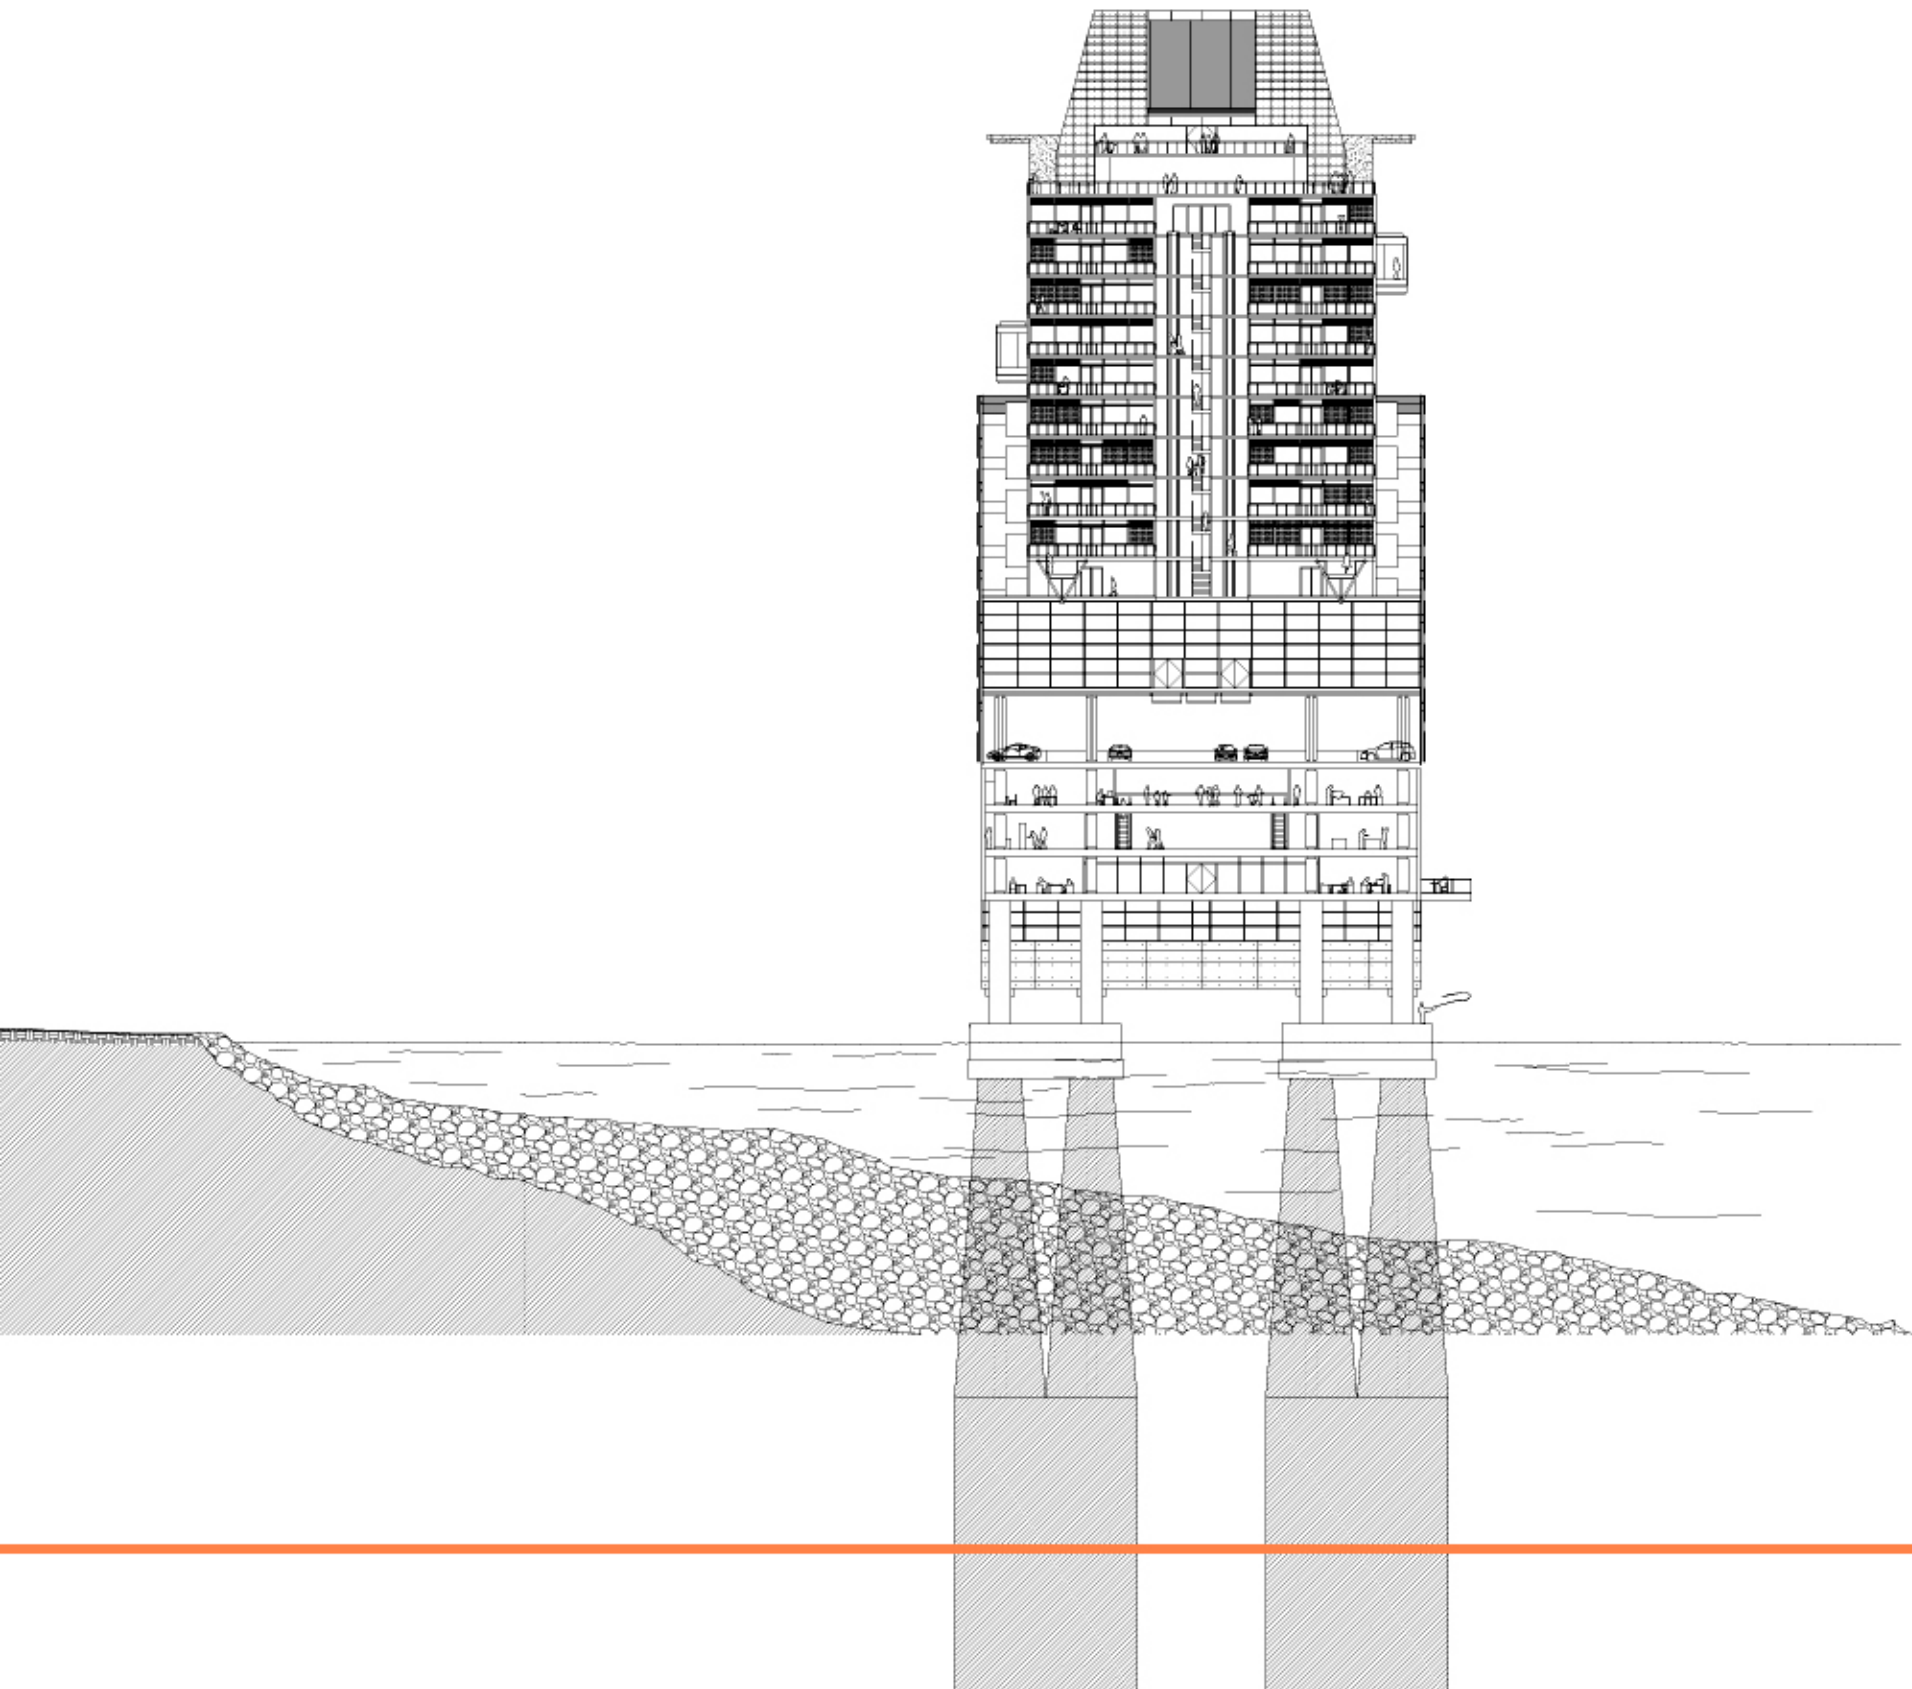

STAIRCASE
APARTMENTS

FUNICULAR

HELICOPTER PAD

HELIOSTAT

SKYLIGHT
MEETING ROOM

OFFICE

ATRIUM

Section b' - b''

Section d' - d''

Elevation A' - A''

Elevation B' - B''

BRIDGE LINK TO
PENDLETON STREET

Elevation C' - C''

Elevation D' - D''

MADISON STREET

ORONOCO PARK

ETON STREET

Models photos show the whole body of the building, and the bridges linked between the building and land.

Models photos show the perspective of the building and the detail of the boat piers.

These photos show the inside of the section model.

Detail of the building inside.

It shows the details of the skylight, the atrium of the commercial area, bridge and the boat entrance.
