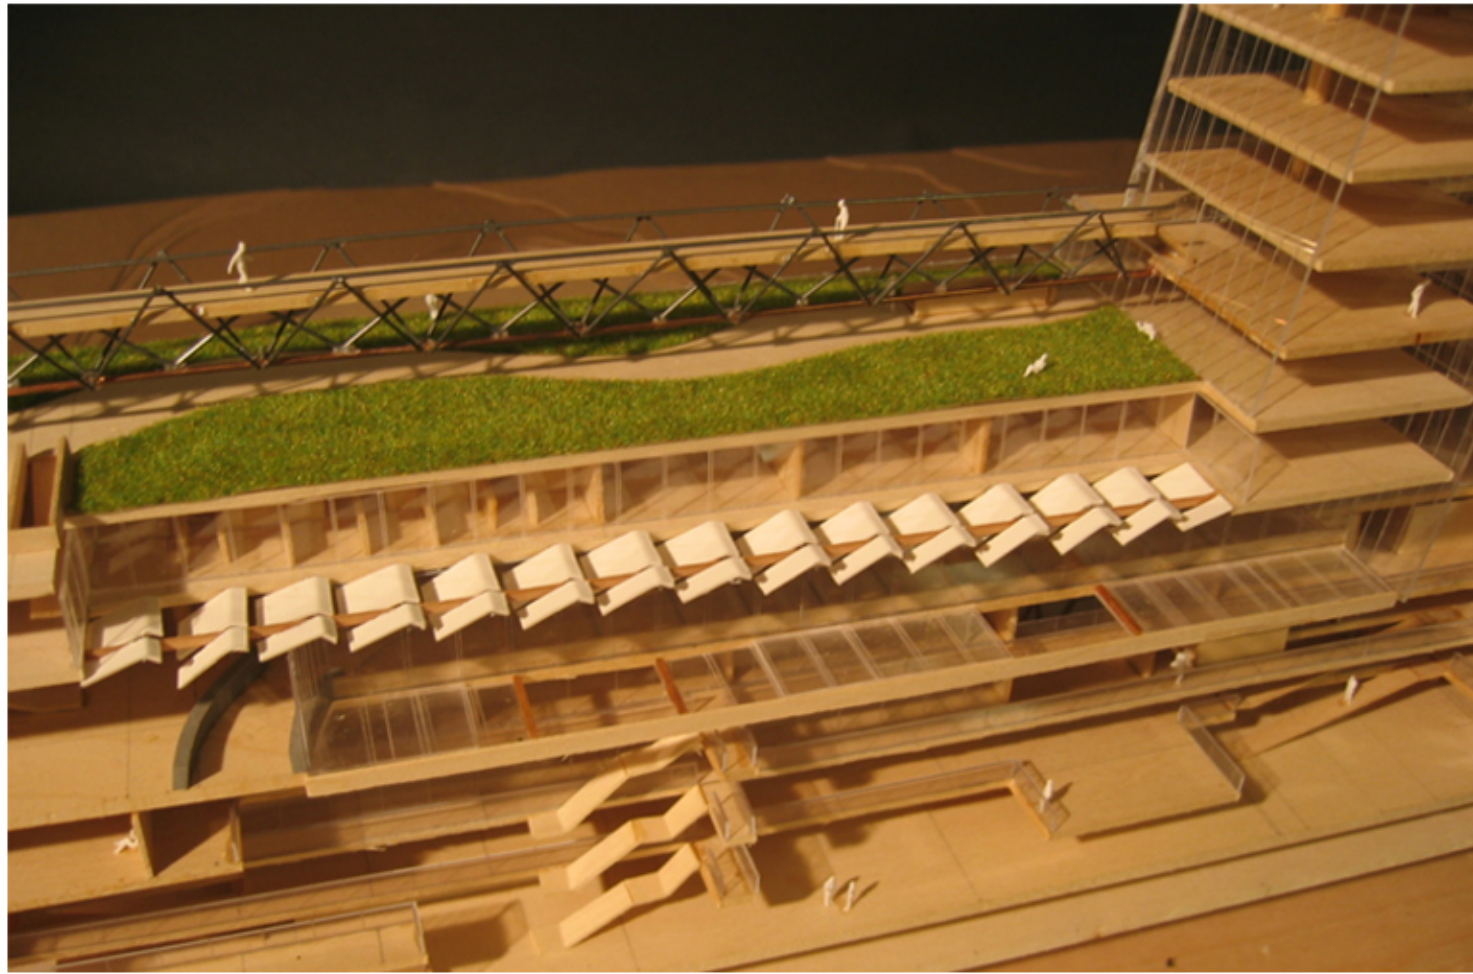

Section d' - d''

Elevation A' - A''

Elevation B' - B''

BRIDGE LINK TO
PENDLETON STREET

Elevation C' - C''

Elevation D' - D''

MADISON STREET

ORONOCO PARK

ETON STREET

Models photos show the whole body of the building, and the bridges linked between the building and land.

Models photos show the perspective of the building and the detail of the boat piers.

These photos show the inside of the section model.

Detail of the building inside.

It shows the details of the skylight, the atrium of the commercial area, bridge and the boat entrance.
