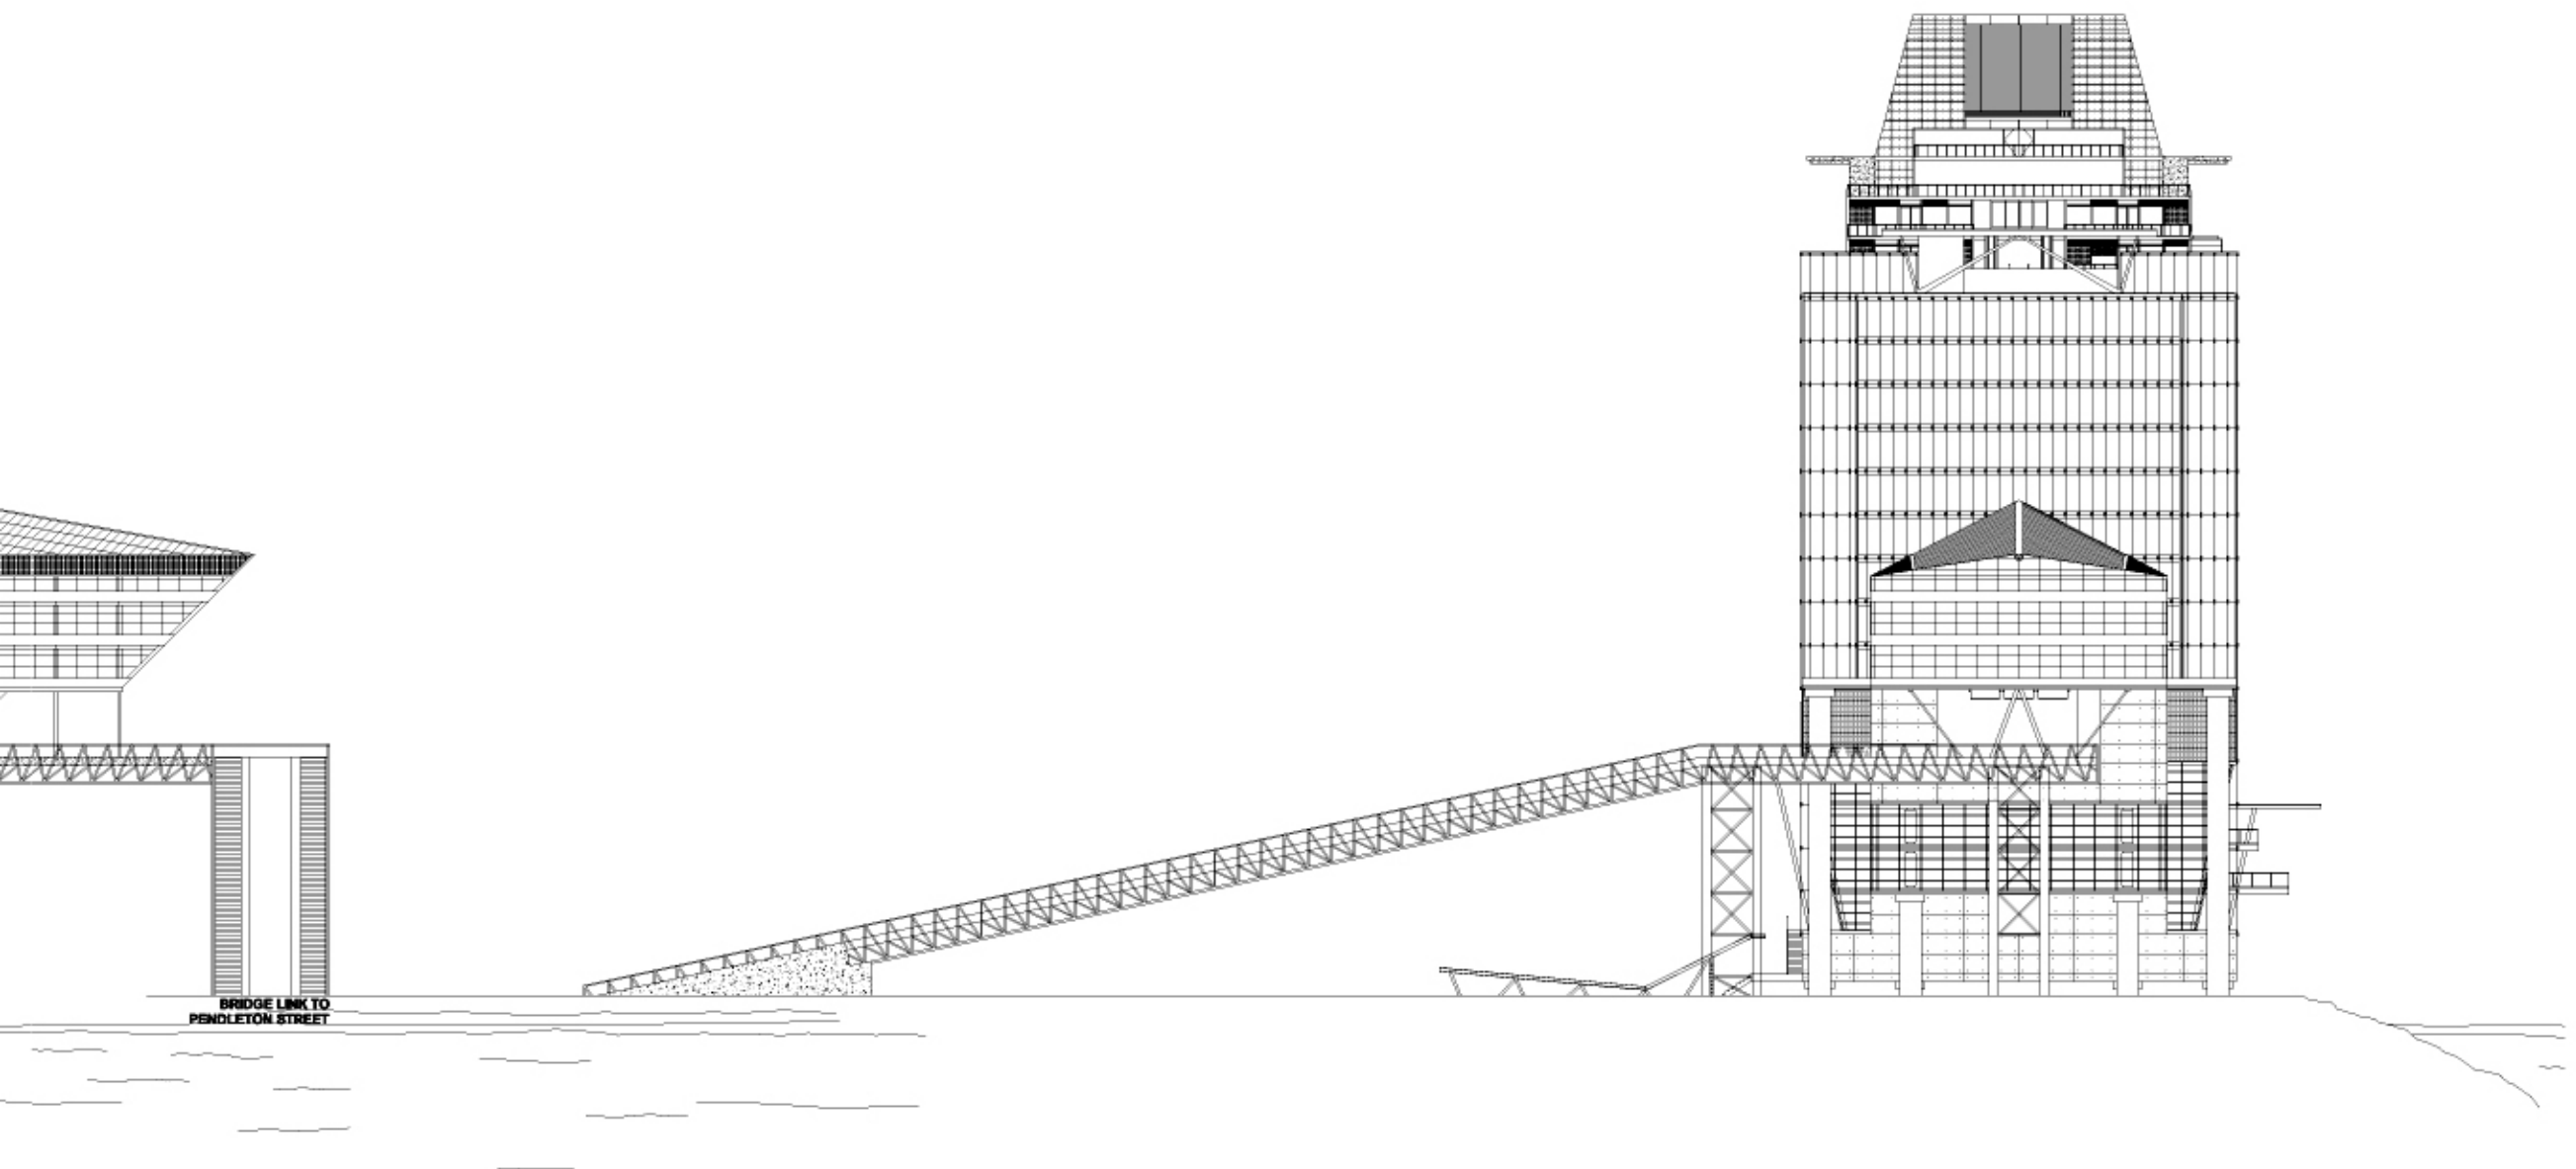

Section d' - d''

Elevation A' - A''

Elevation B' - B''

BRIDGE LINK TO
PENDLETON STREET

Elevation C' - C''

Elevation D' - D''

MADISON STREET

ORONOCO PARK

ETON STREET

Models photos show the whole body of the building, and the bridges linked between the building and land.

Models photos show the perspective of the building and the detail of the boat piers.

These photos show the inside of the section model.

Detail of the building inside.

It shows the details of the skylight, the atrium of the commercial area, bridge and the boat entrance.
