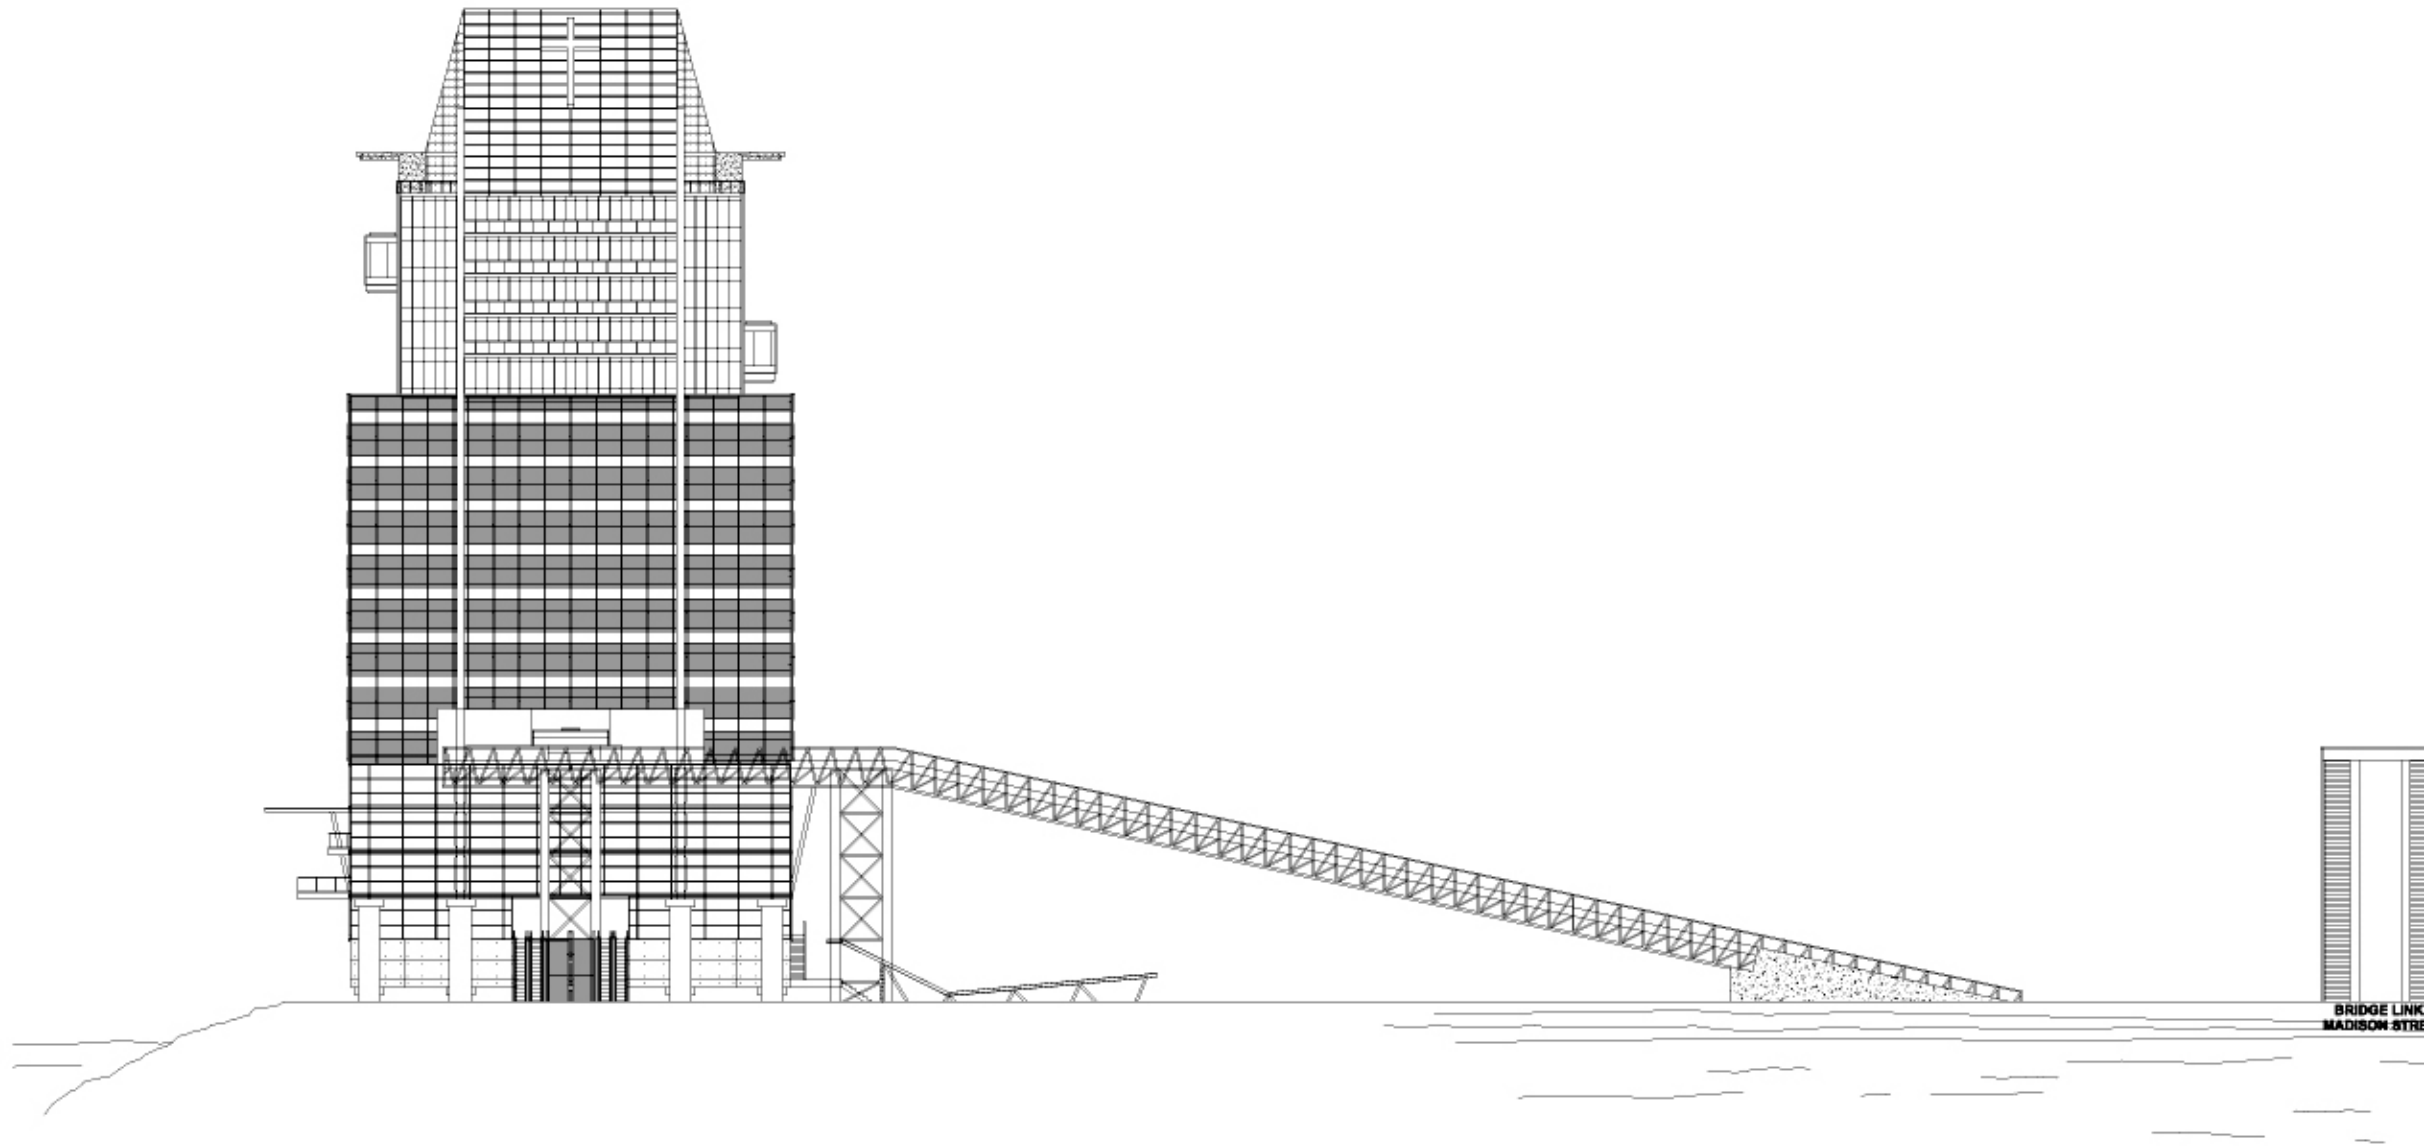

STAIRCASE
APARTMENTS

FUNICULAR

HELICOPTER PAD

HELIOSTAT

SKYLIGHT
MEETING ROOM

OFFICE

ATRIUM

Section b' - b''

Section d' - d''

Elevation A' - A''

Elevation B' - B''

BRIDGE LINK TO
PENDLETON STREET

Elevation C' - C''

Elevation D' - D''

MADISON STREET

ORONOCO PARK

ETON STREET

Models photos show the whole body of the building, and the bridges linked between the building and land.

Models photos show the perspective of the building and the detail of the boat piers.

These photos show the inside of the section model.

Detail of the building inside.

It shows the details of the skylight, the atrium of the commercial area, bridge and the boat entrance.
