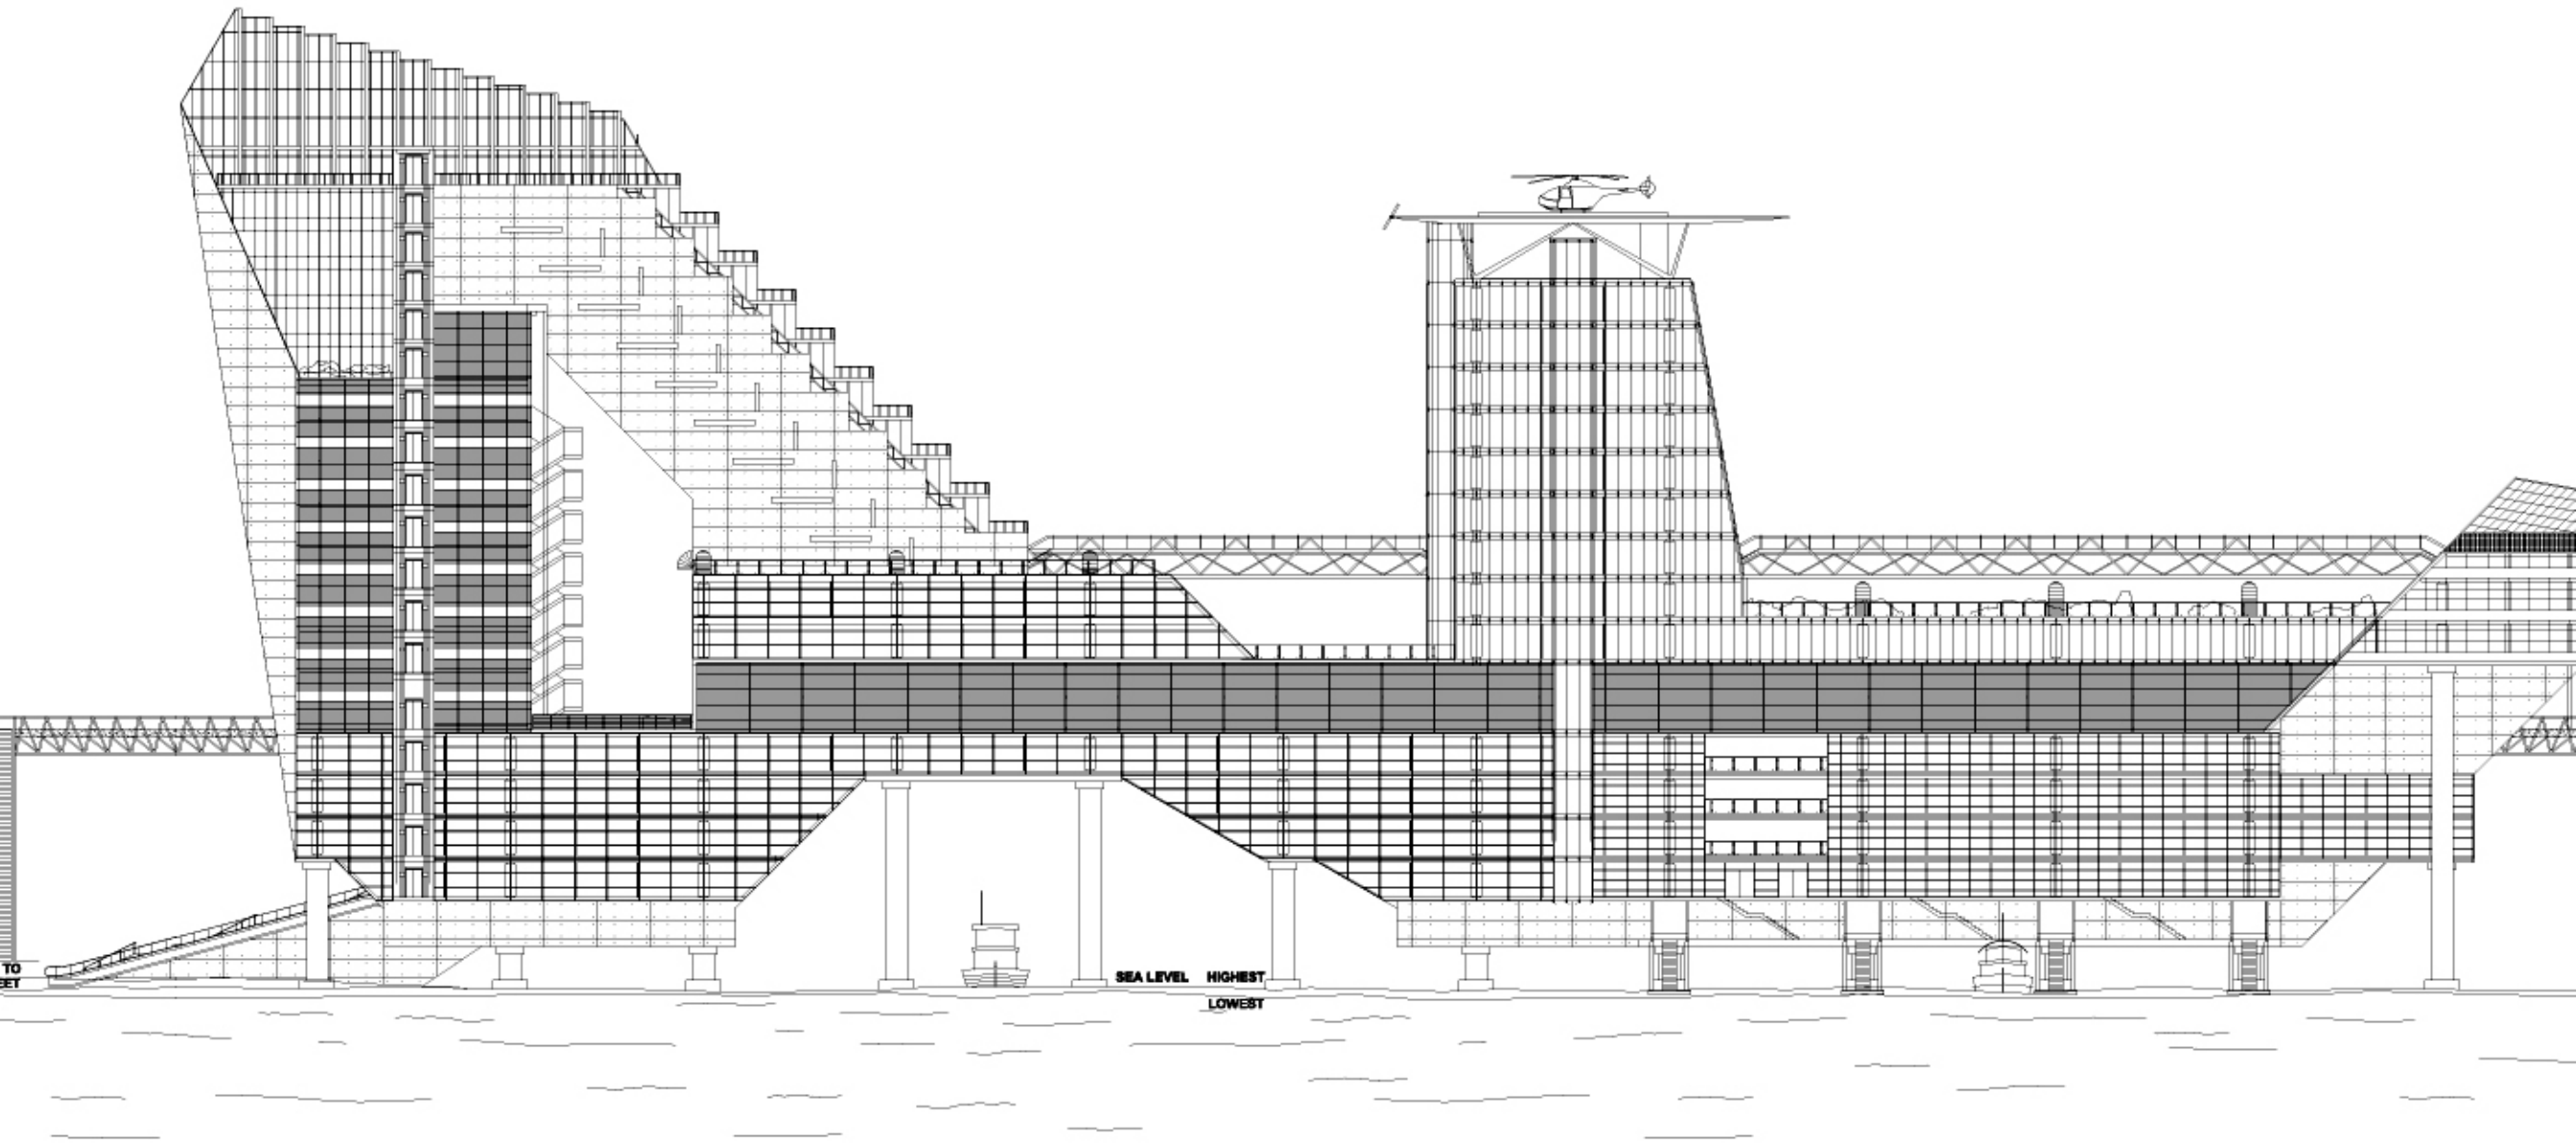

STAIRCASE
APARTMENTS

FUNICULAR

HELICOPTER PAD

HELIOSTAT

SKYLIGHT
MEETING ROOM

OFFICE

ATRIUM

Section b' - b''

Section d' - d''

Elevation A' - A''

Elevation B' - B''

BRIDGE LINK TO
PENDLETON STREET

Elevation C' - C''

Elevation D' - D''

MADISON STREET

ORONOCO PARK

ETON STREET

Models photos show the whole body of the building, and the bridges linked between the building and land.

Models photos show the perspective of the building and the detail of the boat piers.

These photos show the inside of the section model.

Detail of the building inside.

It shows the details of the skylight, the atrium of the commercial area, bridge and the boat entrance.
