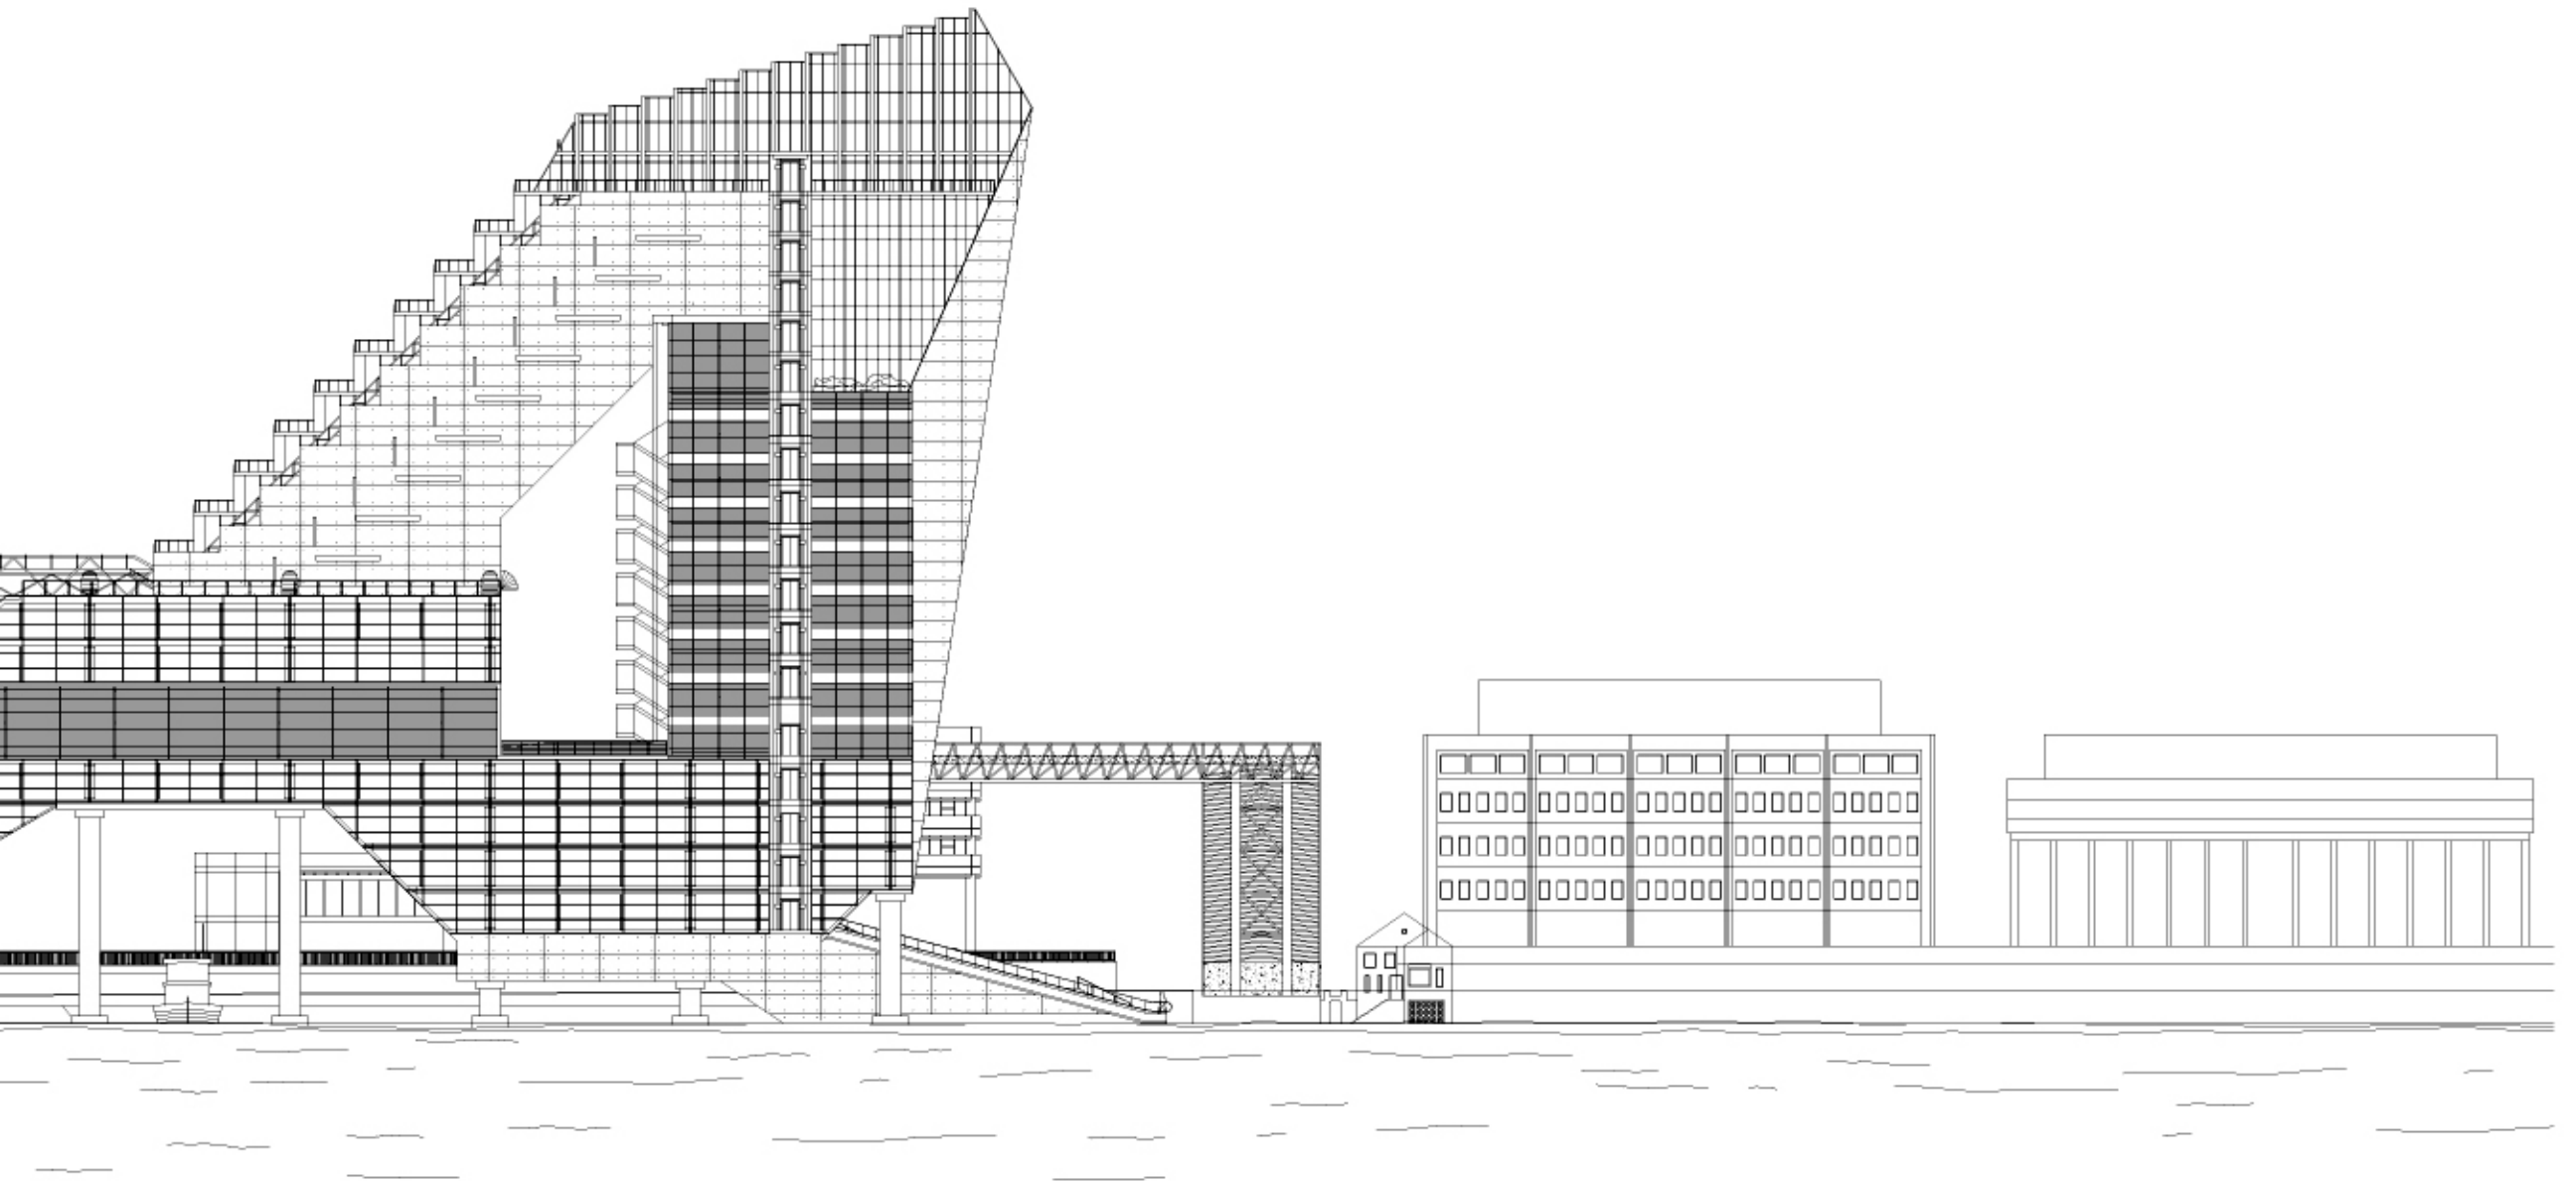

Section d' - d''

Elevation A' - A''

Elevation B' - B''

BRIDGE LINK TO
PENDLETON STREET

Elevation C' - C''

Elevation D' - D''

MADISON STREET

ORONOCO PARK

ETON STREET

Models photos show the whole body of the building, and the bridges linked between the building and land.

Models photos show the perspective of the building and the detail of the boat piers.

These photos show the inside of the section model.

Detail of the building inside.

It shows the details of the skylight, the atrium of the commercial area, bridge and the boat entrance.
