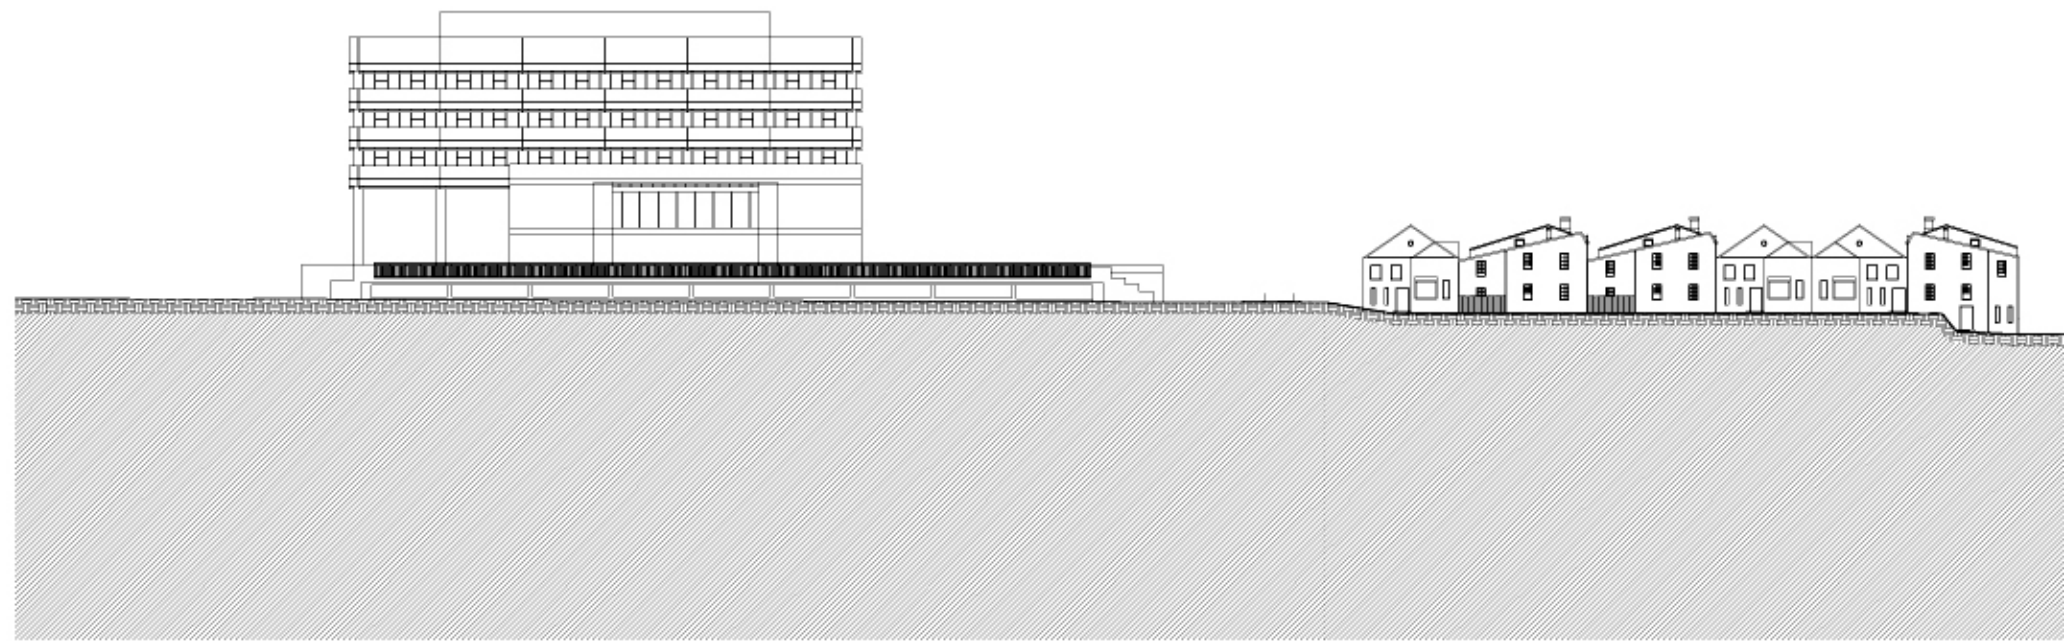

STAIRCASE
APARTMENTS

FUNICULAR

HELICOPTER PAD

HELIOSTAT

SKYLIGHT
MEETING ROOM

OFFICE

ATRIUM

Section b' - b''

Section d' - d''

Elevation A' - A''

Elevation B' - B''

BRIDGE LINK TO
PENDLETON STREET

Elevation C' - C''

Elevation D' - D''

MADISON STREET

ORONOCO PARK

ETON STREET

Models photos show the whole body of the building, and the bridges linked between the building and land.

Models photos show the perspective of the building and the detail of the boat piers.

These photos show the inside of the section model.

Detail of the building inside.

It shows the details of the skylight, the atrium of the commercial area, bridge and the boat entrance.
