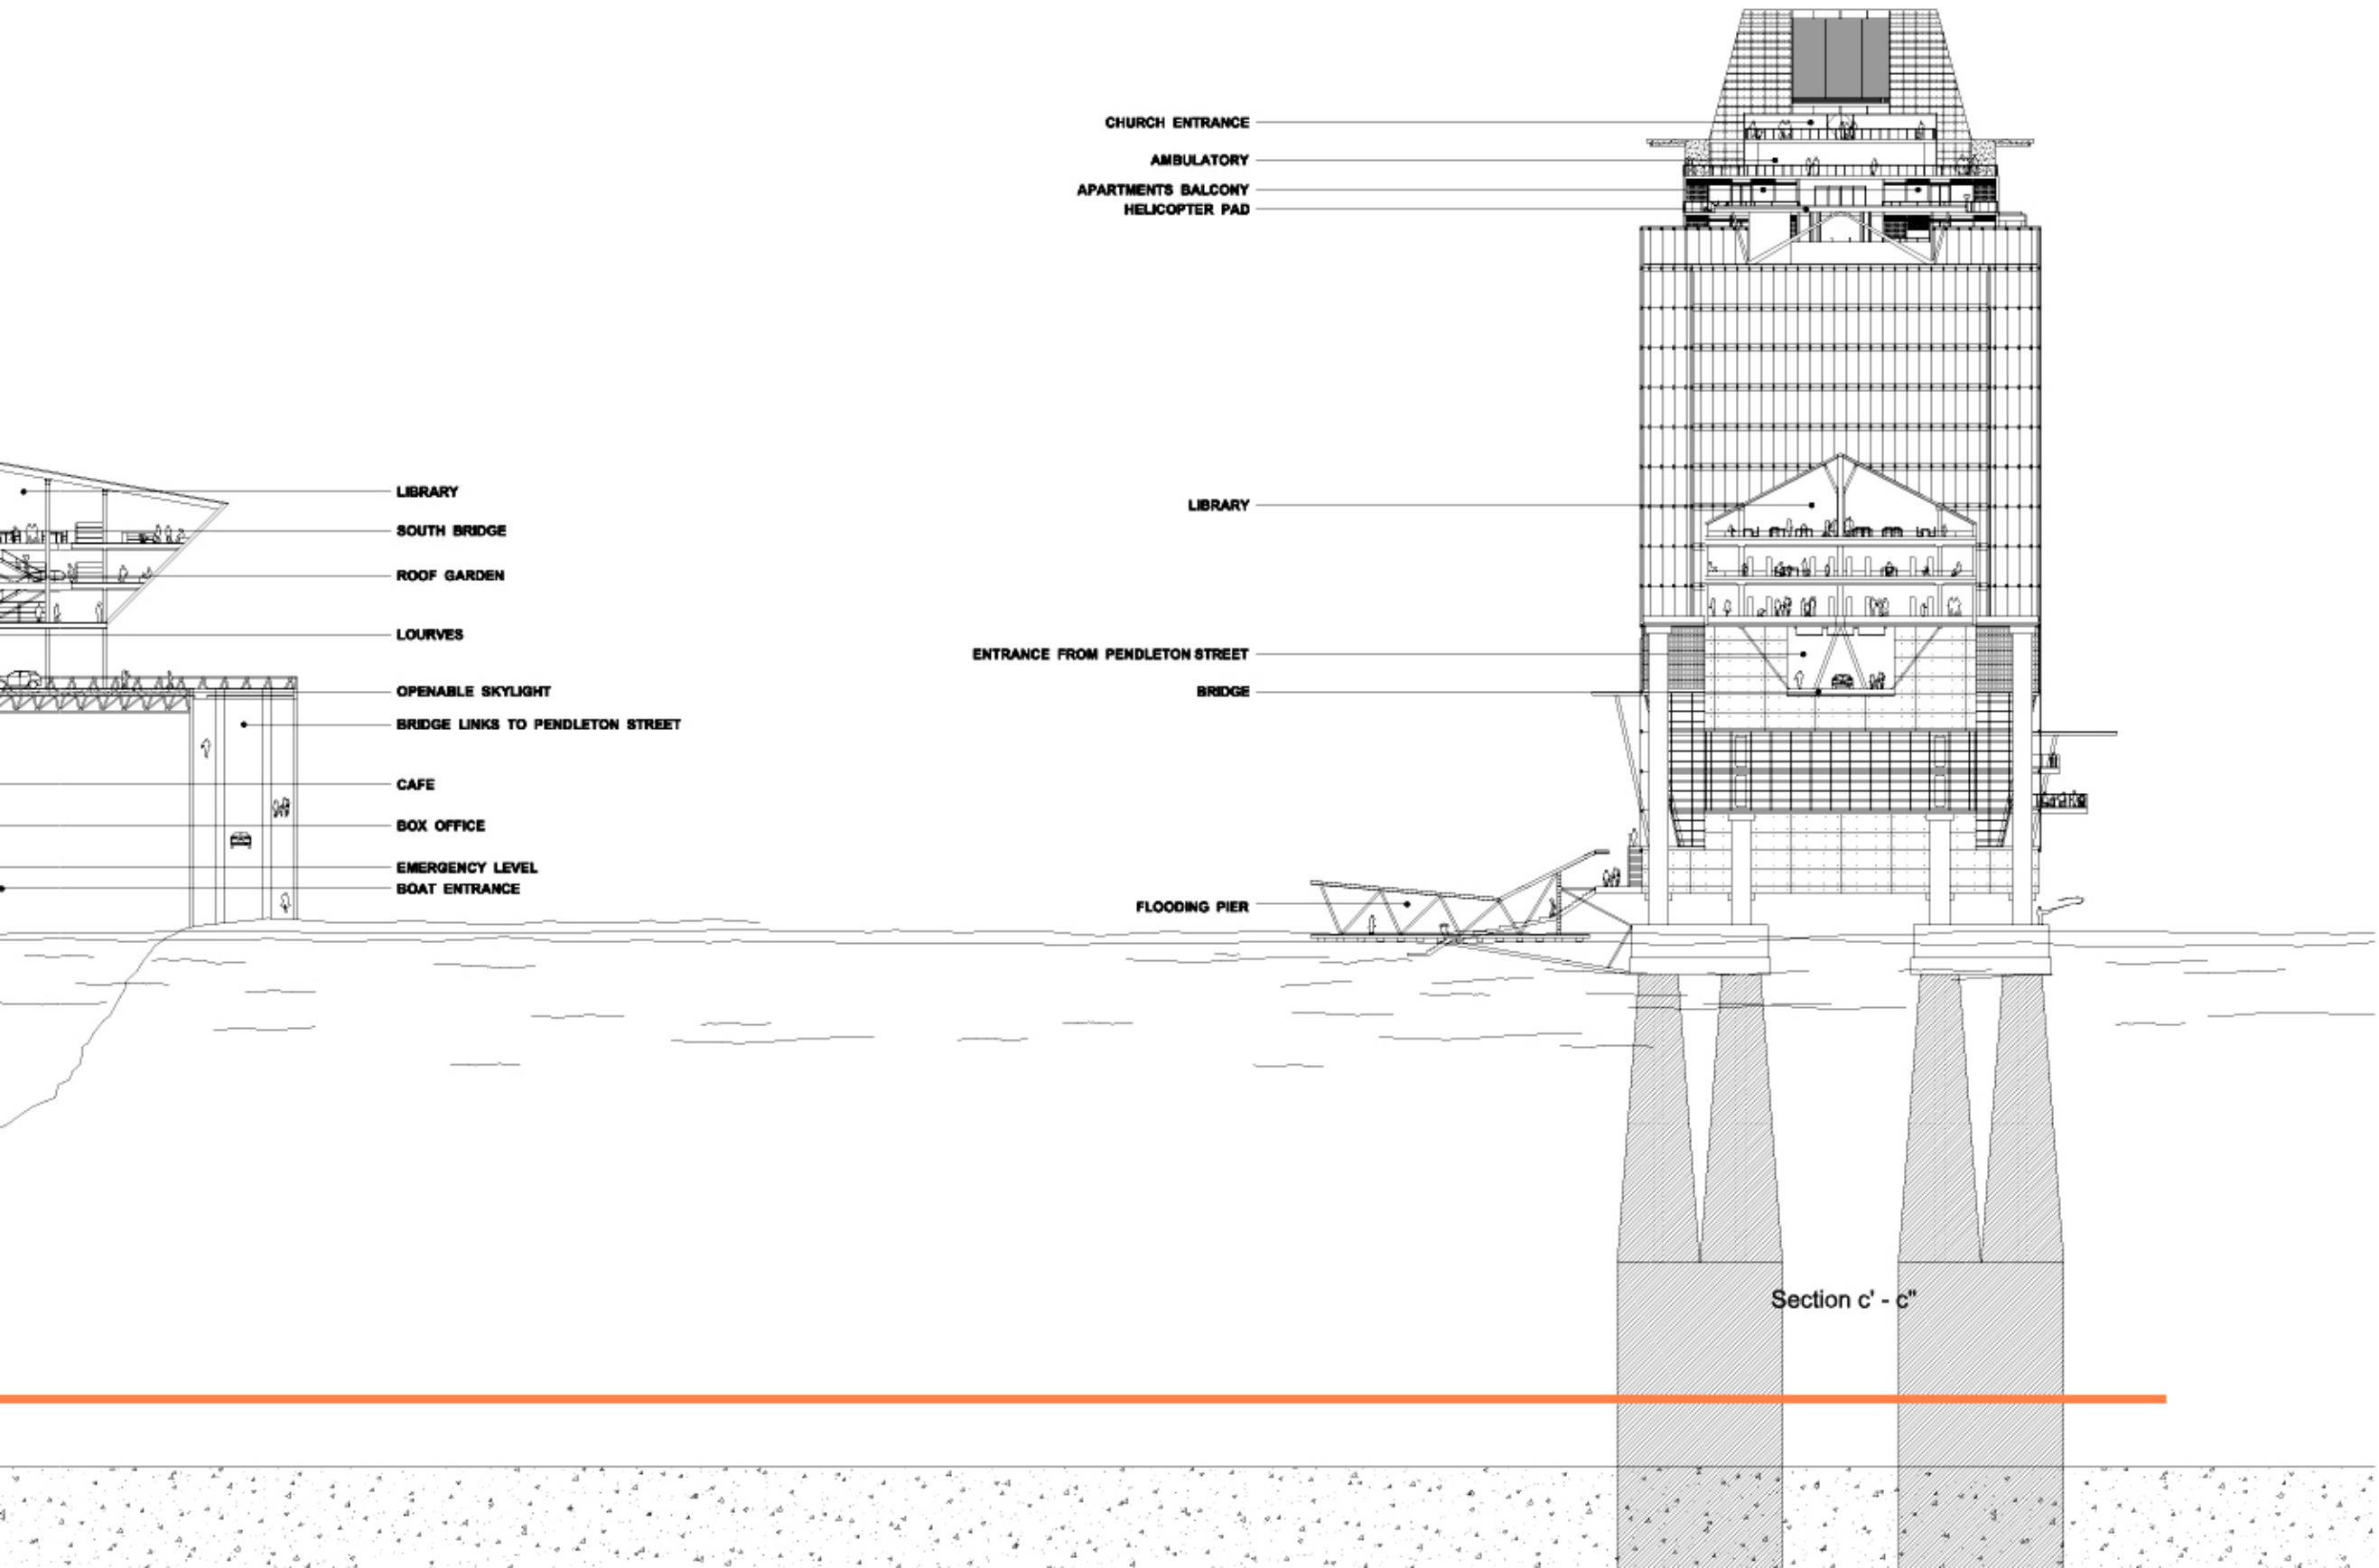

STAIRCASE
APARTMENTS

FUNICULAR

HELICOPTER PAD

HELIOSTAT

SKYLIGHT
MEETING ROOM

OFFICE

ATRIUM

Section b' - b''

Section d' - d''

Elevation A' - A''

Elevation B' - B''

BRIDGE LINK TO
PENDLETON STREET

Elevation C' - C''

Elevation D' - D''

MADISON STREET

ORONOCO PARK

ETON STREET

Models photos show the whole body of the building, and the bridges linked between the building and land.

Models photos show the perspective of the building and the detail of the boat piers.

These photos show the inside of the section model.

Detail of the building inside.

It shows the details of the skylight, the atrium of the commercial area, bridge and the boat entrance.
