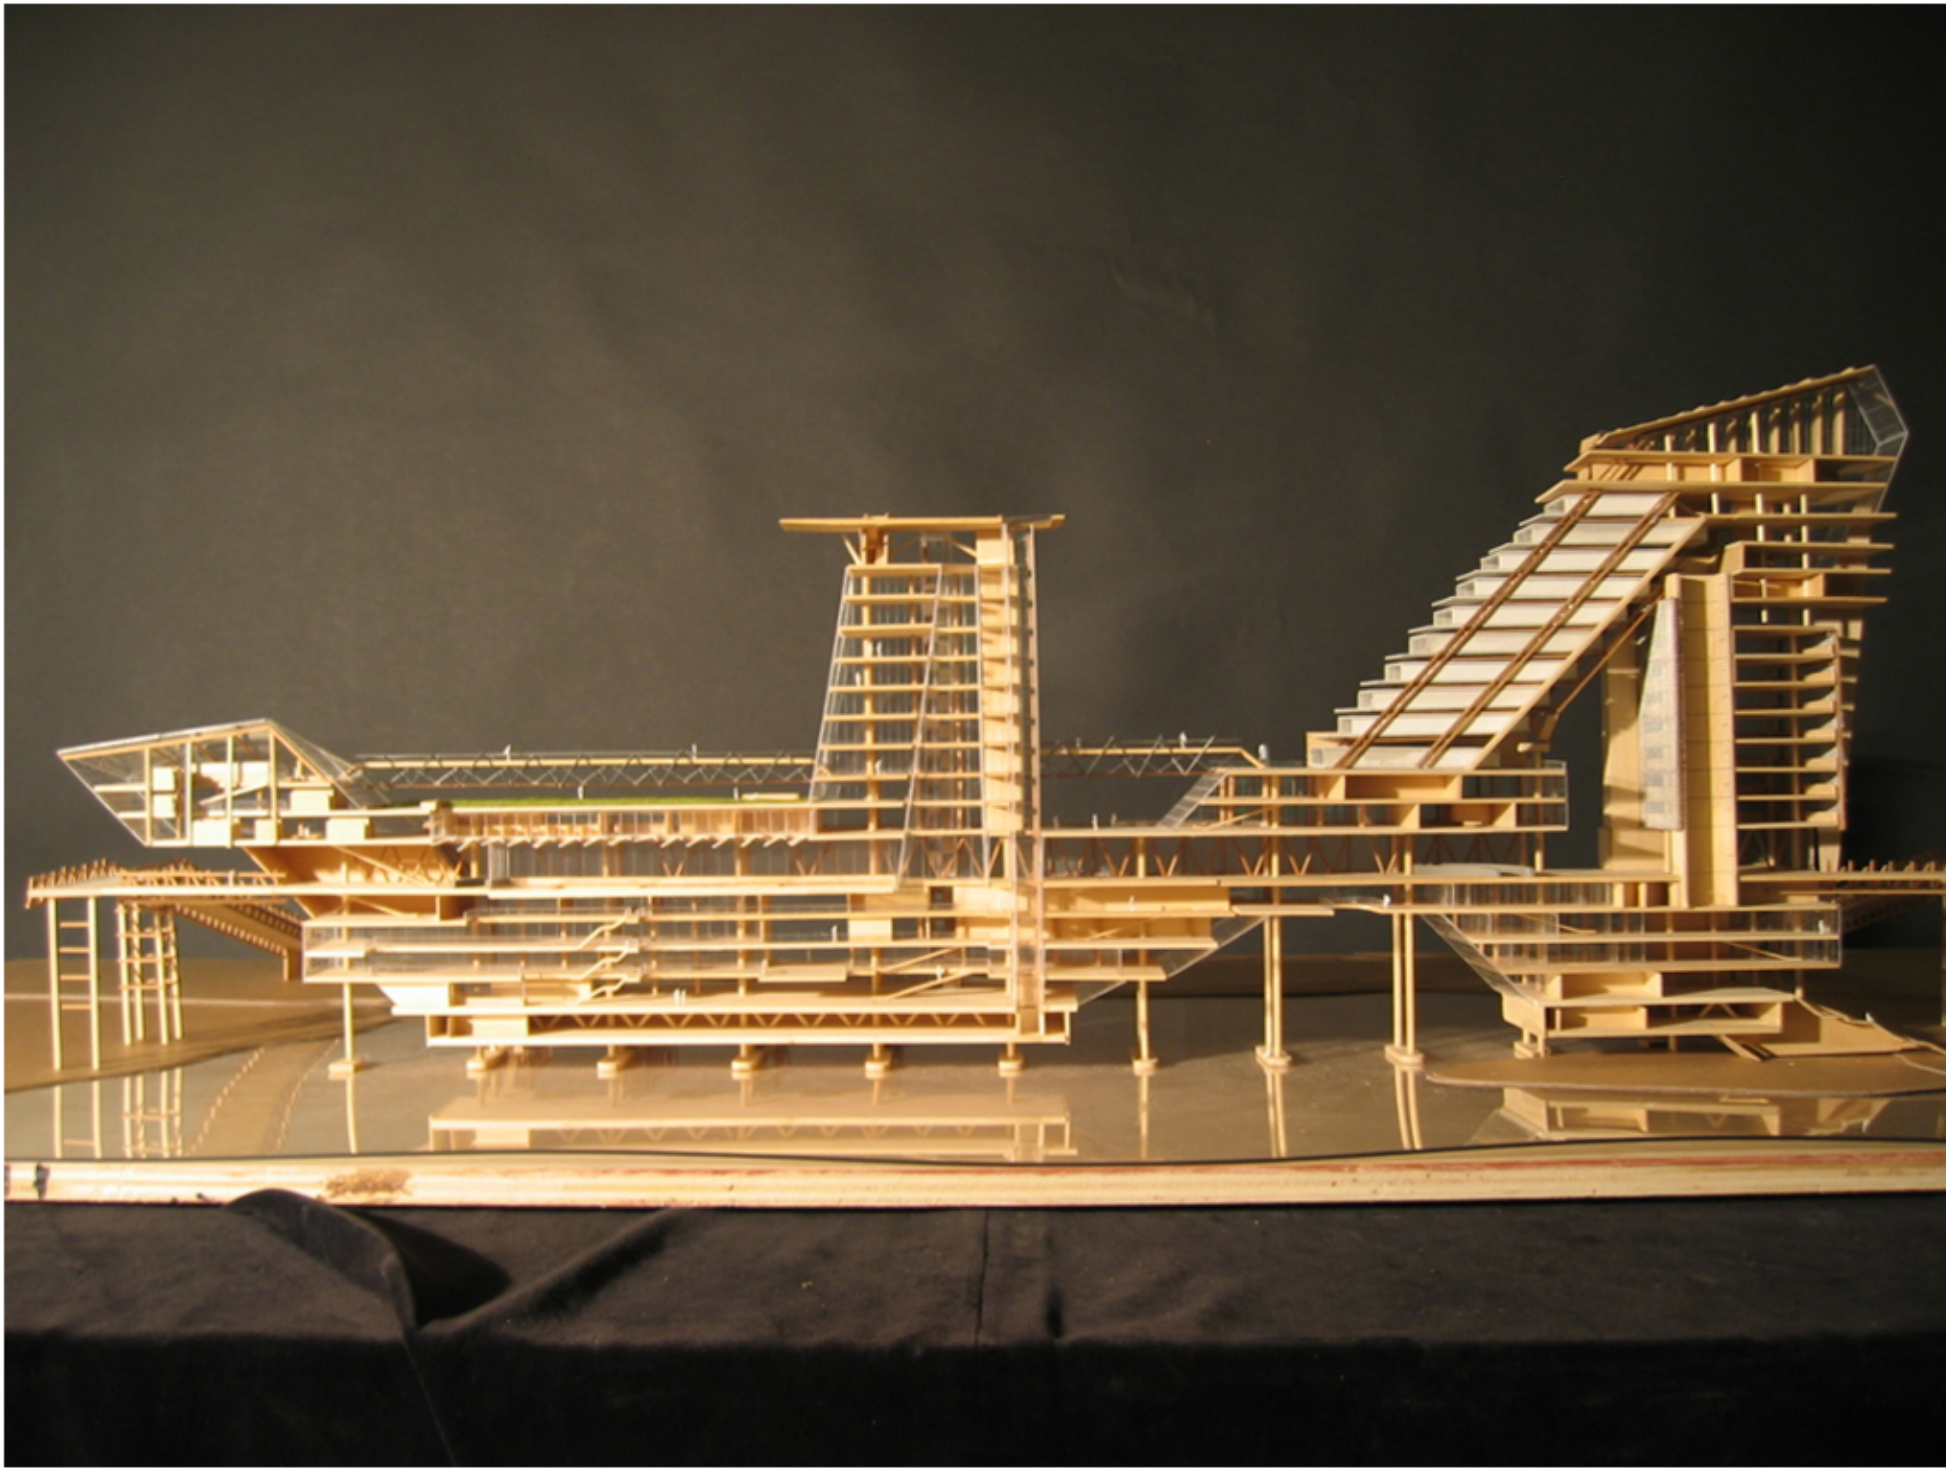

Section d' - d''

Elevation A' - A''

Elevation B' - B''

BRIDGE LINK TO
PENDLETON STREET

Elevation C' - C''

Elevation D' - D''

MADISON STREET

ORONOCO PARK

ETON STREET

Models photos show the whole body of the building, and the bridges linked between the building and land.

Models photos show the perspective of the building and the detail of the boat piers.

These photos show the inside of the section model.

Detail of the building inside.

It shows the details of the skylight, the atrium of the commercial area, bridge and the boat entrance.
