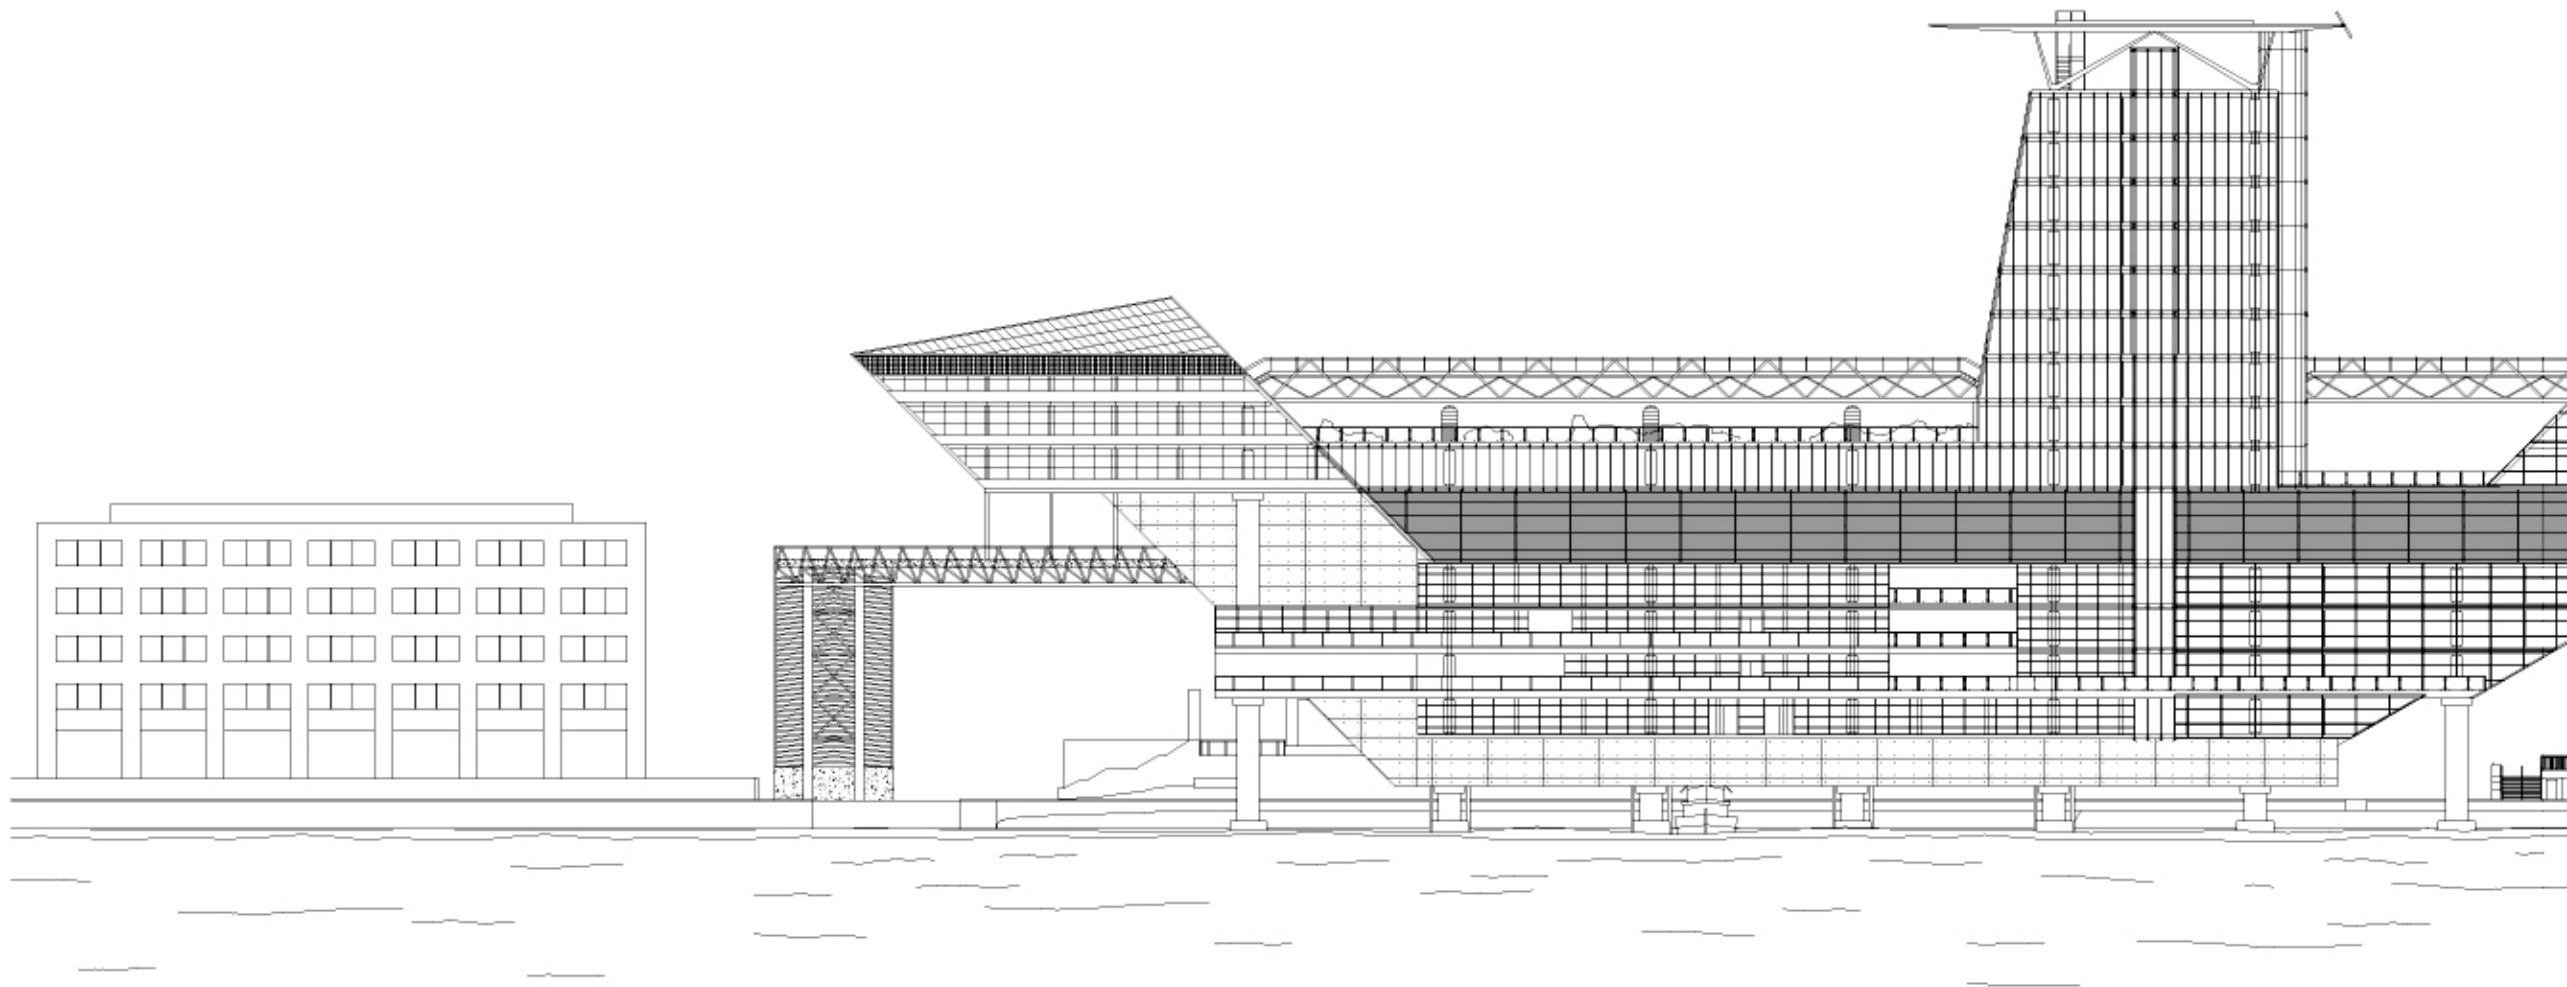

Section d' - d''

Elevation A' - A''

Elevation B' - B''

BRIDGE LINK TO
PENDLETON STREET

Elevation C' - C''

Elevation D' - D''

MADISON STREET

ORONOCO PARK

ETON STREET

Models photos show the whole body of the building, and the bridges linked between the building and land.

Models photos show the perspective of the building and the detail of the boat piers.

These photos show the inside of the section model.

Detail of the building inside.

It shows the details of the skylight, the atrium of the commercial area, bridge and the boat entrance.
