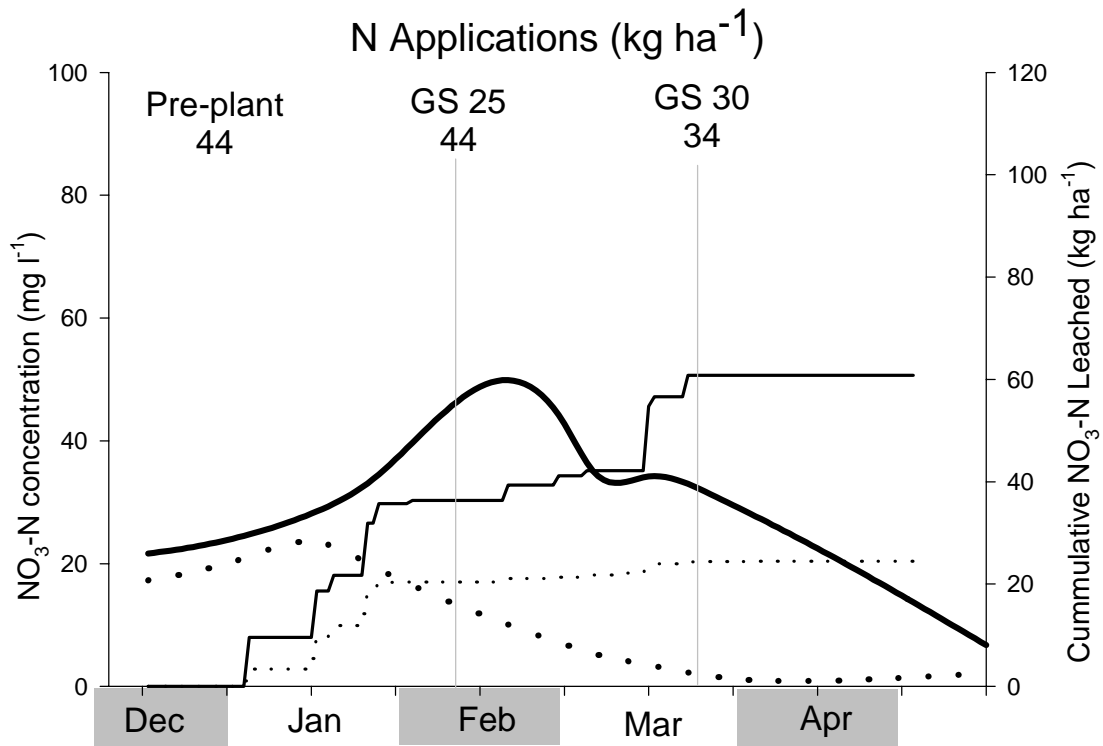

TREATMENT 1

- NO₃-N conc., Late planted (Site I)
- • • NO₃-N conc., Timely planted (Site II)
- Cumm. NO₃-N leached, Late planted (Site I)
- • • Cumm. NO₃-N leached, Timely planted (Site II)

1998-99 GROWING SEASON

TREATMENT 6

- NO₃-N conc., Late planted (Site I)
- • • NO₃-N conc., Timely planted (Site II)
- Cumm. NO₃-N leached, Late planted (Site I)
- • • Cumm. NO₃-N leached, Timely planted (Site II)

1998-99 GROWING SEASON

TREATMENT 11

- NO₃-N conc., Late planted (Site I)
- • • NO₃-N conc., Timely planted (Site II)
- Cumm. NO₃-N leached, Late planted (Site I)
- • • Cumm. NO₃-N leached, Timely planted (Site II)

1998-99 GROWING SEASON