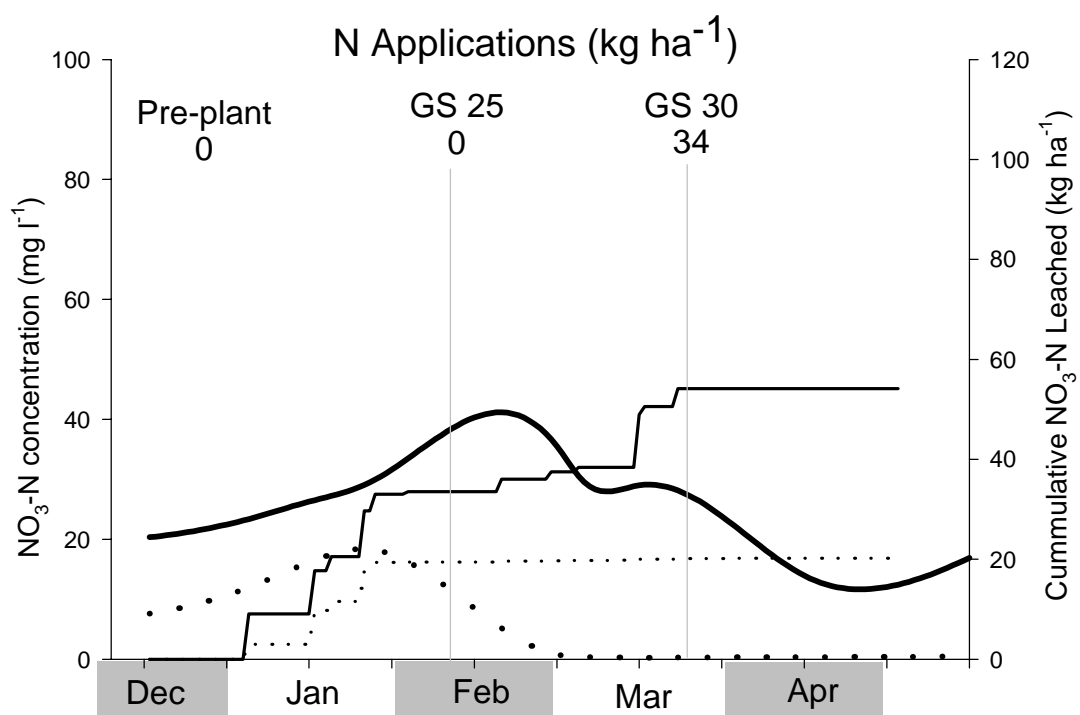

APPENDIX F

DAILY NO₃-N LEACHING AS A FUNCTION OF N APPLICATION RATE AT PRE-PLANT AND DECEMBER OR GS 25

**Pre-plant and December or GS 25 N Rate Experiments for the
1998-99 and 1999-00 Growing Seasons**

1998-99 GROWING SEASON

CHECK PLOT

- NO₃-N conc., Late planted (Site I)
- • • NO₃-N conc., Timely planted (Site II)
- Cumm. NO₃-N leached, Late planted (Site I)
- • • • Cumm. NO₃-N leached, Timely planted (Site II)

1998-99 GROWING SEASON

TREATMENT 1

- NO₃-N conc., Late planted (Site I)
- • • NO₃-N conc., Timely planted (Site II)
- Cumm. NO₃-N leached, Late planted (Site I)
- • • Cumm. NO₃-N leached, Timely planted (Site II)

1998-99 GROWING SEASON