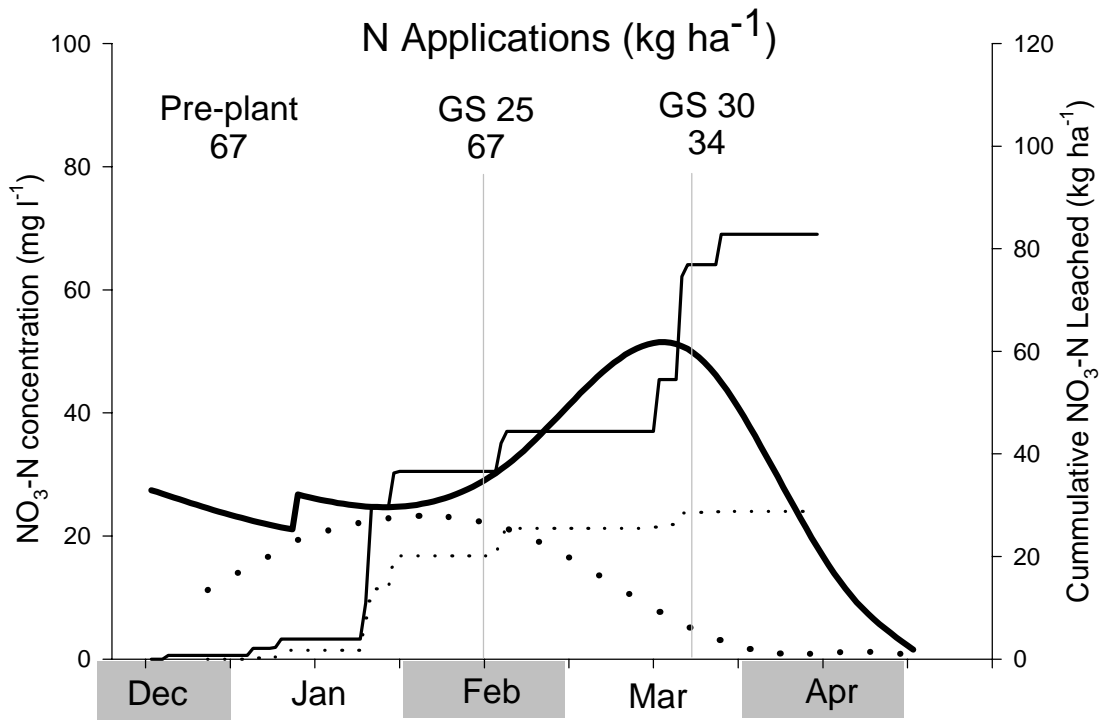

TREATMENT 6

- NO₃-N conc. Late planted (Site III)
- ... NO₃-N conc, Timely planted (Site IV)
- Cumm. NO₃-N leached, Late planted (Site III)
- ... Cumm. NO₃-N leached, Timely planted (Site IV)

1999-00 GROWING SEASON

TREATMENT 11

- NO₃-N conc. Late planted (Site III)
- ... NO₃-N conc, Timely planted (Site IV)
- Cumm. NO₃-N leached, Late planted (Site III)
- ... Cumm. NO₃-N leached, Timely planted (Site IV)

1999-00 GROWING SEASON

TREATMENT 16

- NO₃-N conc. Late planted (Site III)
- ... NO₃-N conc, Timely planted (Site IV)
- Cumm. NO₃-N leached, Late planted (Site III)
- ... Cumm. NO₃-N leached, Timely planted (Site IV)

1999-00 GROWING SEASON