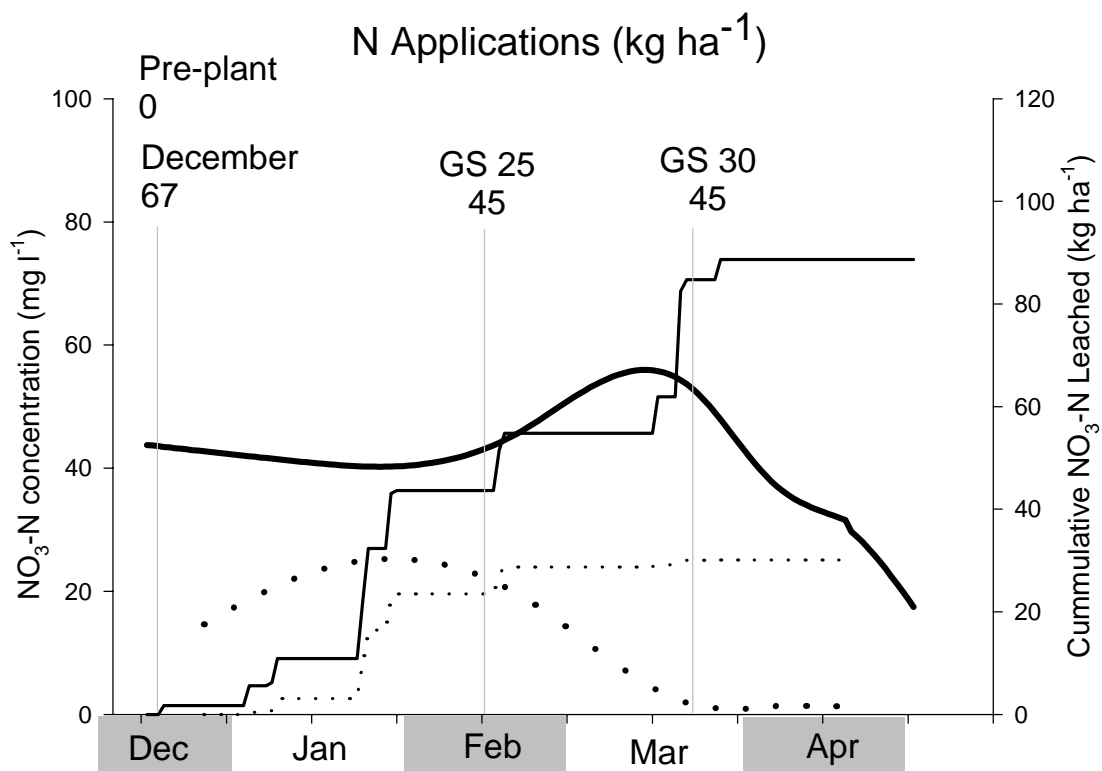

TREATMENT 1

- NO₃-N conc., Late planted (Site V)
- ... NO₃-N conc., Timely planted (Site VI)
- Cumm. NO₃-N leached, Late planted (Site V)
- ... Cumm. NO₃-N leached, Timely planted (Site VI)

1999-00 GROWING SEASON

TREATMENT 3

- NO₃-N conc., Late planted (Site V)
- ... NO₃-N conc., Timely planted (Site VI)
- Cumm. NO₃-N leached, Late planted (Site V)
- ... Cumm. NO₃-N leached, Timely planted (Site VI)

1999-00 GROWING SEASON

TREATMENT 4

- NO₃-N conc., Late planted (Site V)
- ... NO₃-N conc., Timely planted (Site VI)
- Cumm. NO₃-N leached, Late planted (Site V)
- ... Cumm. NO₃-N leached, Timely planted (Site VI)

1999-00 GROWING SEASON