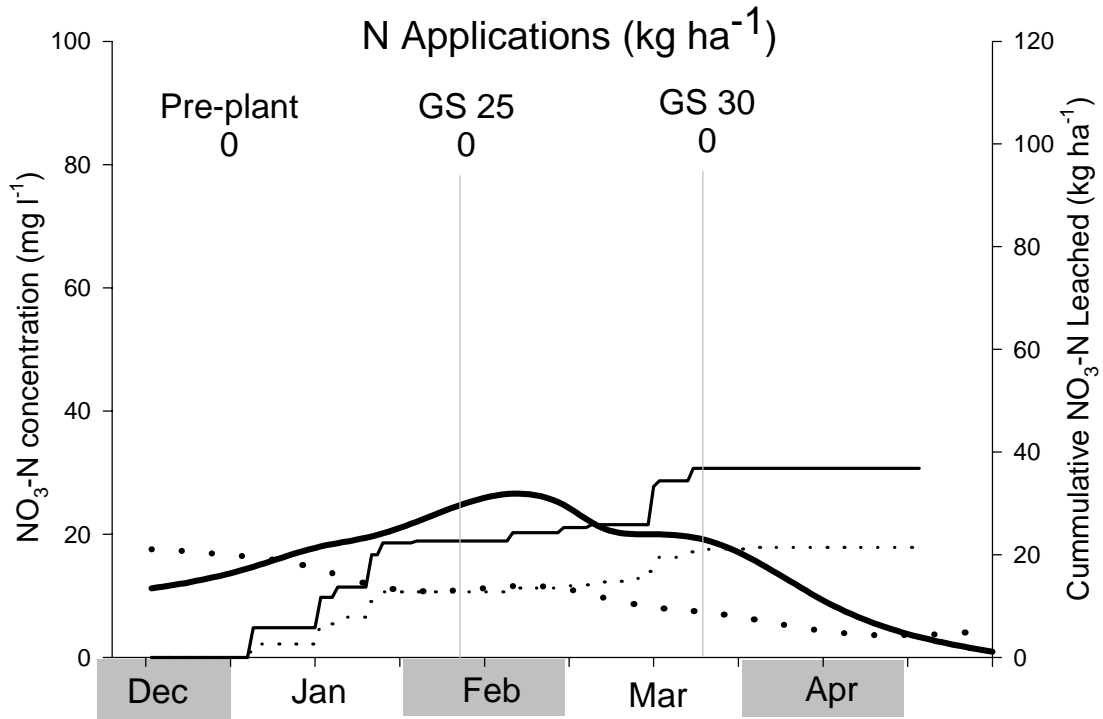

APPENDIX F

DAILY NO₃-N LEACHING AS A FUNCTION OF N APPLICATION RATE AT PRE-PLANT AND DECEMBER OR GS 25

**Pre-plant and December or GS 25 N Rate Experiments for the
1998-99 and 1999-00 Growing Seasons**

1998-99 GROWING SEASON

CHECK PLOT

- NO₃-N conc., Late planted (Site I)
- • • NO₃-N conc., Timely planted (Site II)
- Cumm. NO₃-N leached, Late planted (Site I)
- • • • Cumm. NO₃-N leached, Timely planted (Site II)

1998-99 GROWING SEASON