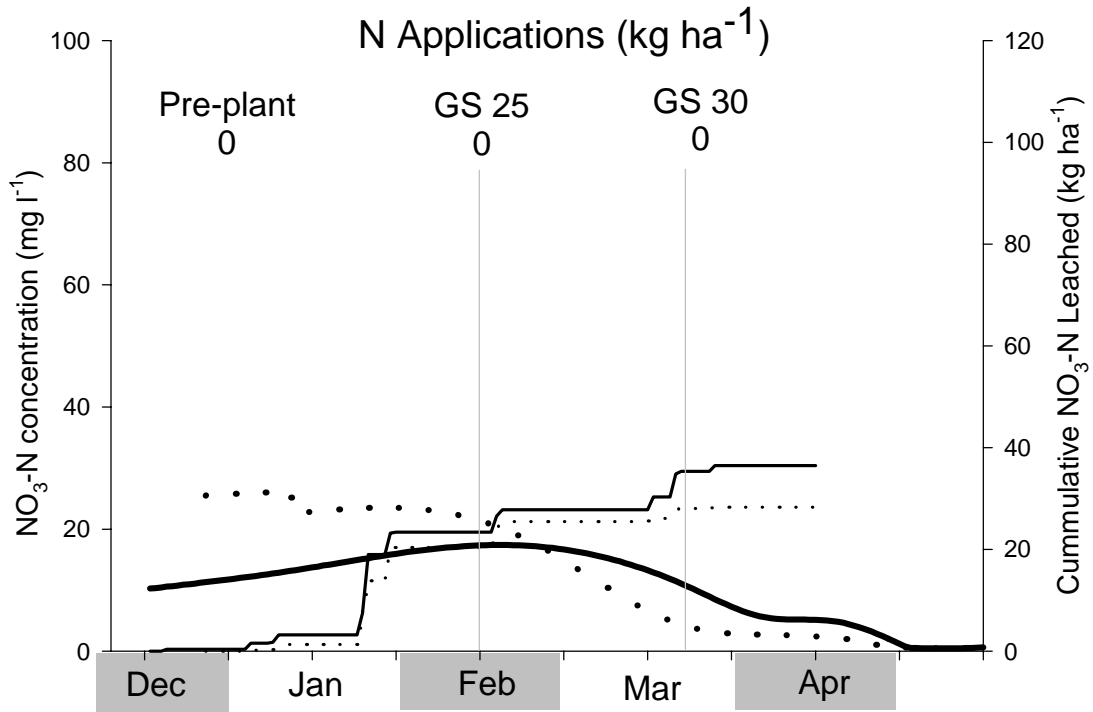

TREATMENT 11

- NO₃-N conc., Late planted (Site I)
- • • NO₃-N conc., Timely planted (Site II)
- Cumm. NO₃-N leached, Late planted (Site I)
- • • Cumm. NO₃-N leached, Timely planted (Site II)

1998-99 GROWING SEASON

TREATMENT 16

- NO₃-N conc., Late planted (Site I)
- • • NO₃-N conc., Timely planted (Site II)
- Cumm. NO₃-N leached, Late planted (Site I)
- • • Cumm. NO₃-N leached, Timely planted (Site II)

1999-00 GROWING SEASON

CHECK PLOT

- NO₃-N conc. Late planted (Site III)
- ... NO₃-N conc, Timely planted (Site IV)
- Cumm. NO₃-N leached, Late planted (Site III)
- ... Cumm. NO₃-N leached, Timely planted (Site IV)

1999-00 GROWING SEASON