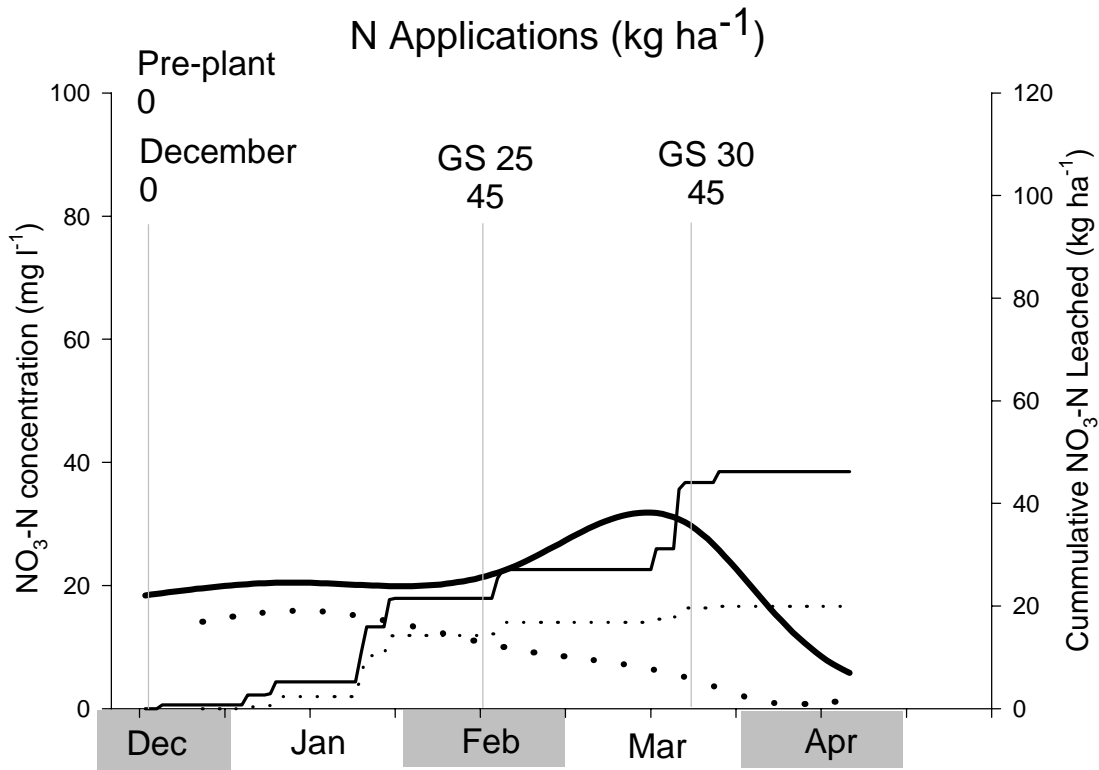

TREATMENT 16

- NO₃-N conc. Late planted (Site III)
- ... NO₃-N conc, Timely planted (Site IV)
- Cumm. NO₃-N leached, Late planted (Site III)
- ... Cumm. NO₃-N leached, Timely planted (Site IV)

1999-00 GROWING SEASON

CHECK PLOT

- NO₃-N conc., Late planted (Site V)
- ... NO₃-N conc., Timely planted (Site VI)
- Cumm. NO₃-N leached, Late planted (Site V)
- ... Cumm. NO₃-N leached, Timely planted (Site VI)

1999-00 GROWING SEASON

TREATMENT 1

- NO₃-N conc., Late planted (Site V)
- ... NO₃-N conc., Timely planted (Site VI)
- Cumm. NO₃-N leached, Late planted (Site V)
- ... Cumm. NO₃-N leached, Timely planted (Site VI)

1999-00 GROWING SEASON