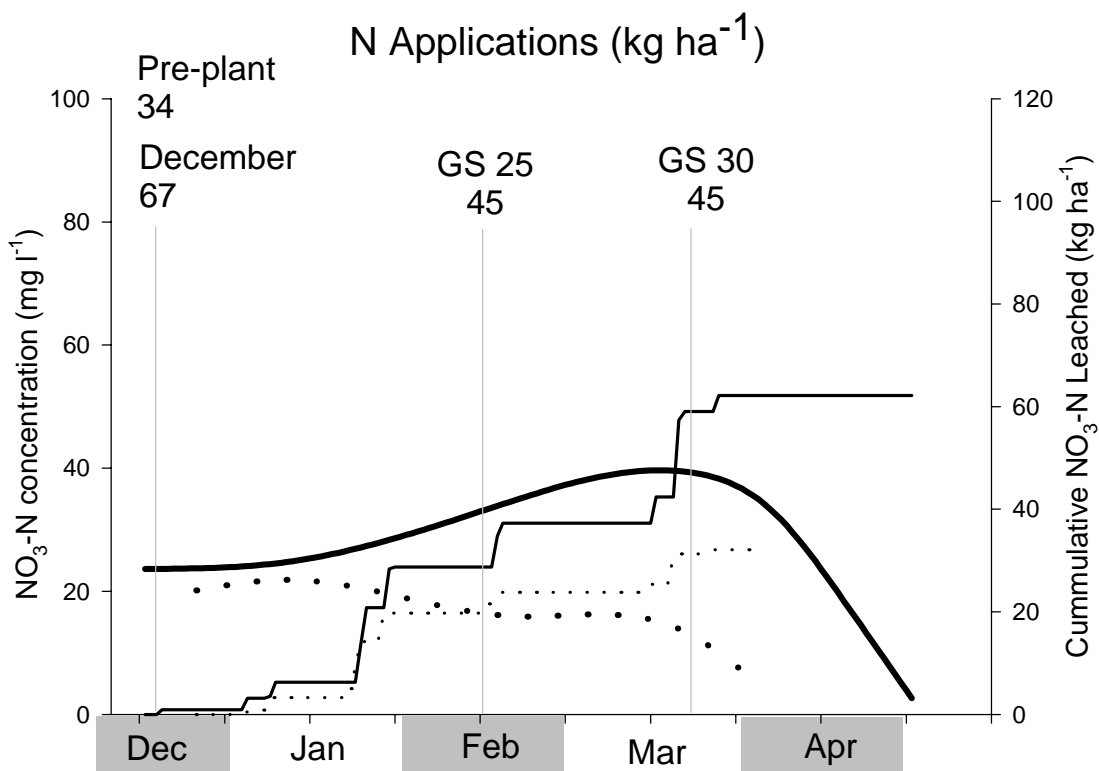

TREATMENT 5

- NO₃-N conc., Late planted (Site V)
- ... NO₃-N conc., Timely planted (Site VI)
- Cumm. NO₃-N leached, Late planted (Site V)
- ... Cumm. NO₃-N leached, Timely planted (Site VI)

1999-00 GROWING SEASON

TREATMENT 7

- NO₃-N conc., Late planted (Site V)
- ... NO₃-N conc., Timely planted (Site VI)
- Cumm. NO₃-N leached, Late planted (Site V)
- ... Cumm. NO₃-N leached, Timely planted (Site VI)

1999-00 GROWING SEASON

TREATMENT 8

- NO₃-N conc., Late planted (Site V)
- ... NO₃-N conc., Timely planted (Site VI)
- Cumm. NO₃-N leached, Late planted (Site V)
- ... Cumm. NO₃-N leached, Timely planted (Site VI)

1999-00 GROWING SEASON