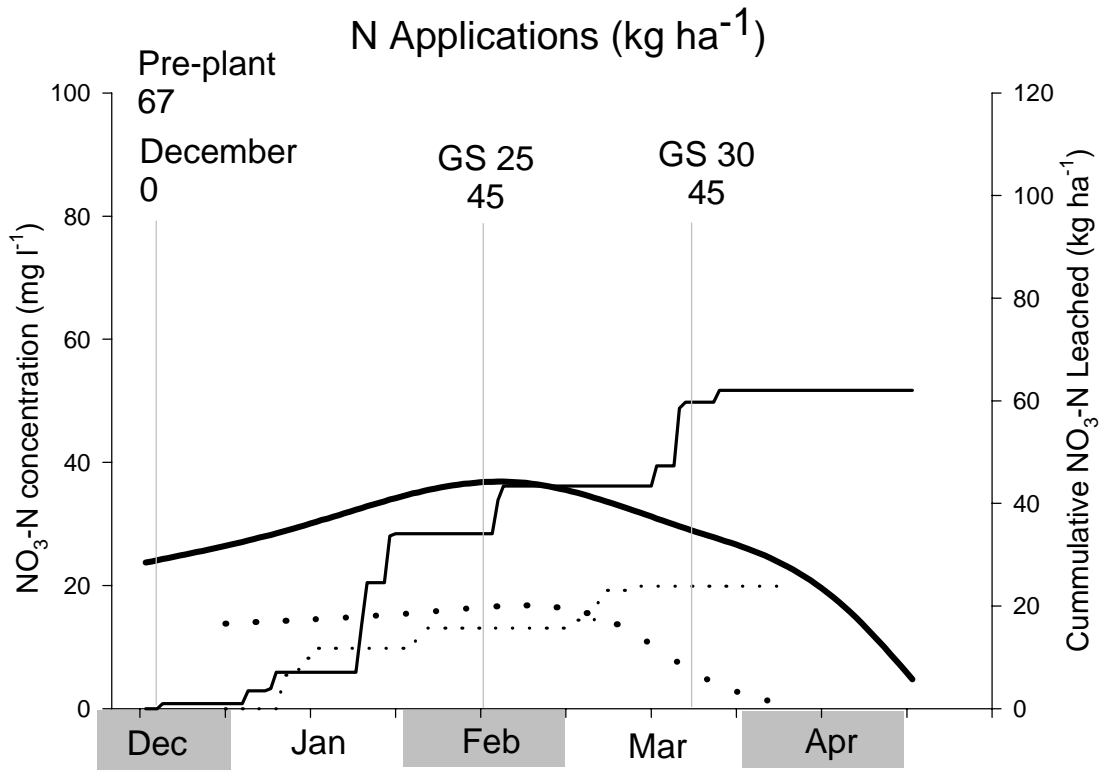

1999-00 GROWING SEASON

TREATMENT 9

- NO₃-N conc., Late planted (Site V)
- · · NO₃-N conc., Timely planted (Site VI)
- Cumm. NO₃-N leached, Late planted (Site V)
- · · Cumm. NO₃-N leached, Timely planted (Site VI)