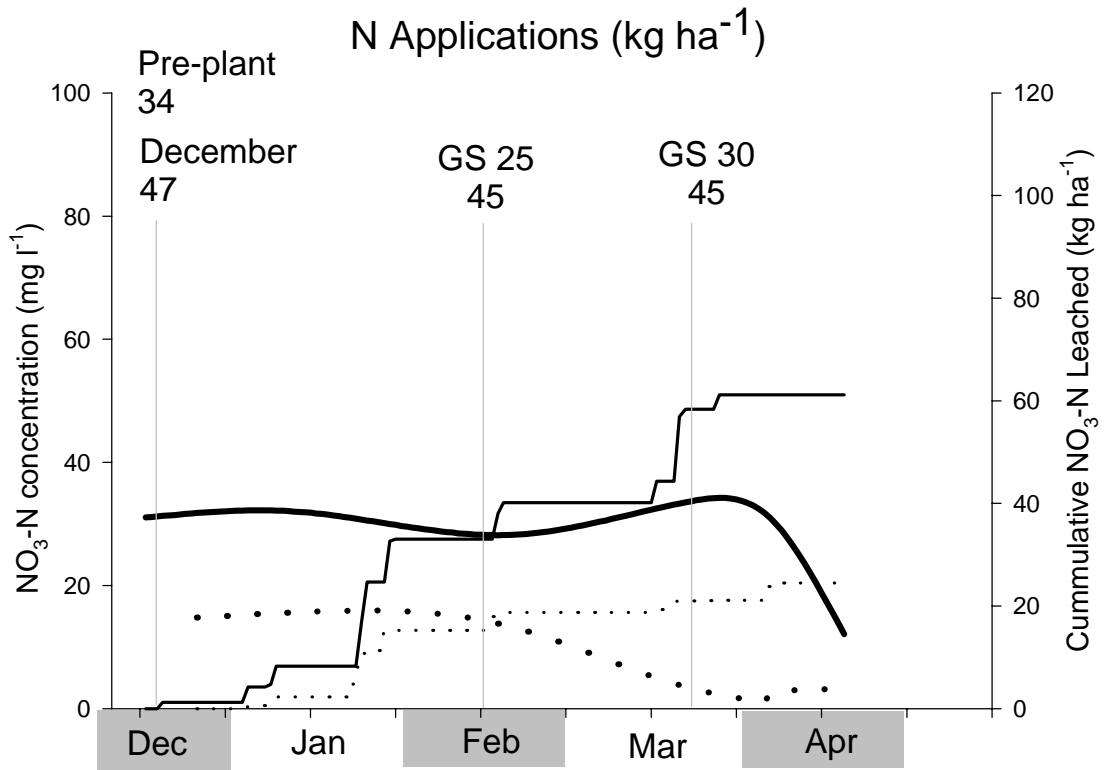

TREATMENT 4

- NO₃-N conc., Late planted (Site V)
- ... NO₃-N conc., Timely planted (Site VI)
- Cumm. NO₃-N leached, Late planted (Site V)
- ... Cumm. NO₃-N leached, Timely planted (Site VI)

1999-00 GROWING SEASON

TREATMENT 5

- NO₃-N conc., Late planted (Site V)
- ... NO₃-N conc., Timely planted (Site VI)
- Cumm. NO₃-N leached, Late planted (Site V)
- ... Cumm. NO₃-N leached, Timely planted (Site VI)

1999-00 GROWING SEASON

TREATMENT 7

- NO₃-N conc., Late planted (Site V)
- ... NO₃-N conc., Timely planted (Site VI)
- Cumm. NO₃-N leached, Late planted (Site V)
- ... Cumm. NO₃-N leached, Timely planted (Site VI)

1999-00 GROWING SEASON