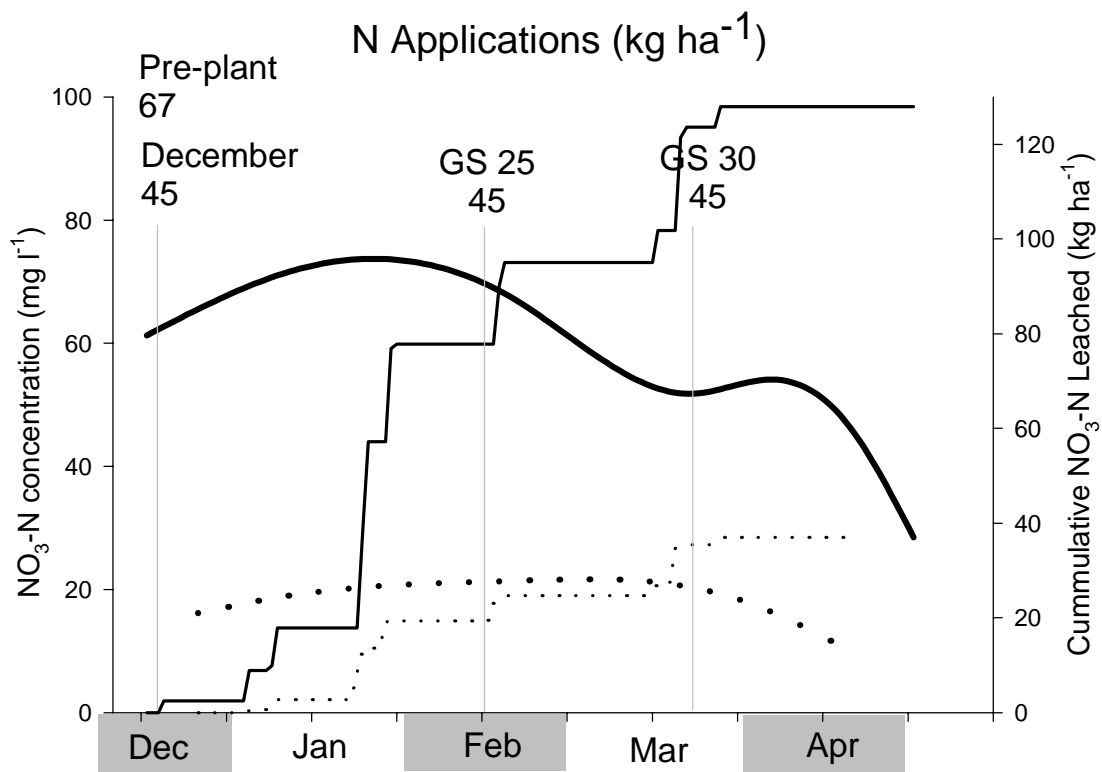

TREATMENT 8

- NO₃-N conc., Late planted (Site V)
- ... NO₃-N conc., Timely planted (Site VI)
- Cumm. NO₃-N leached, Late planted (Site V)
- ... Cumm. NO₃-N leached, Timely planted (Site VI)

1999-00 GROWING SEASON

TREATMENT 9

- NO₃-N conc., Late planted (Site V)
- · · NO₃-N conc., Timely planted (Site VI)
- Cumm. NO₃-N leached, Late planted (Site V)
- · · Cumm. NO₃-N leached, Timely planted (Site VI)

1999-00 GROWING SEASON

TREATMENT 11

- NO₃-N conc., Late planted (Site V)
- · · NO₃-N conc., Timely planted (Site VI)
- Cumm. NO₃-N leached, Late planted (Site V)
- · · Cumm. NO₃-N leached, Timely planted (Site VI)

7

1999-00 GROWING SEASON