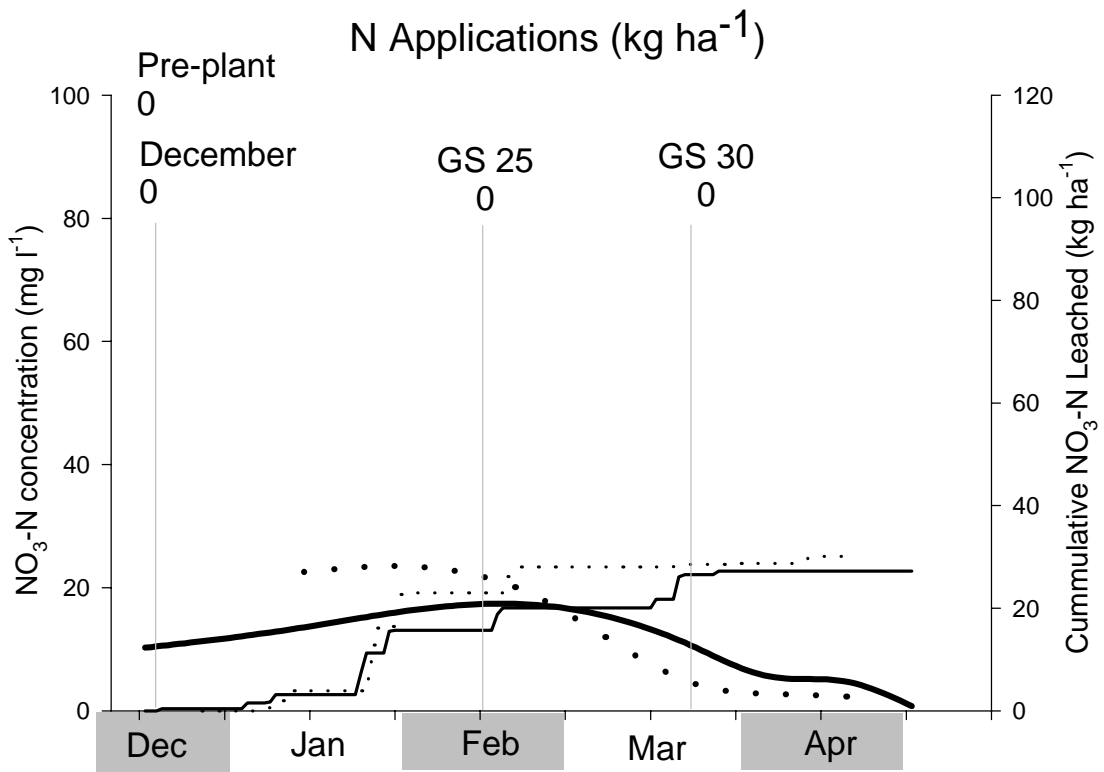

TREATMENT 11

- NO₃-N conc. Late planted (Site III)
- ... NO₃-N conc, Timely planted (Site IV)
- Cumm. NO₃-N leached, Late planted (Site III)
- ... Cumm. NO₃-N leached, Timely planted (Site IV)

1999-00 GROWING SEASON

TREATMENT 16

- NO₃-N conc. Late planted (Site III)
- ... NO₃-N conc, Timely planted (Site IV)
- Cumm. NO₃-N leached, Late planted (Site III)
- ... Cumm. NO₃-N leached, Timely planted (Site IV)

1999-00 GROWING SEASON

CHECK PLOT

- NO₃-N conc., Late planted (Site V)
- ... NO₃-N conc., Timely planted (Site VI)
- Cumm. NO₃-N leached, Late planted (Site V)
- ... Cumm. NO₃-N leached, Timely planted (Site VI)

1999-00 GROWING SEASON