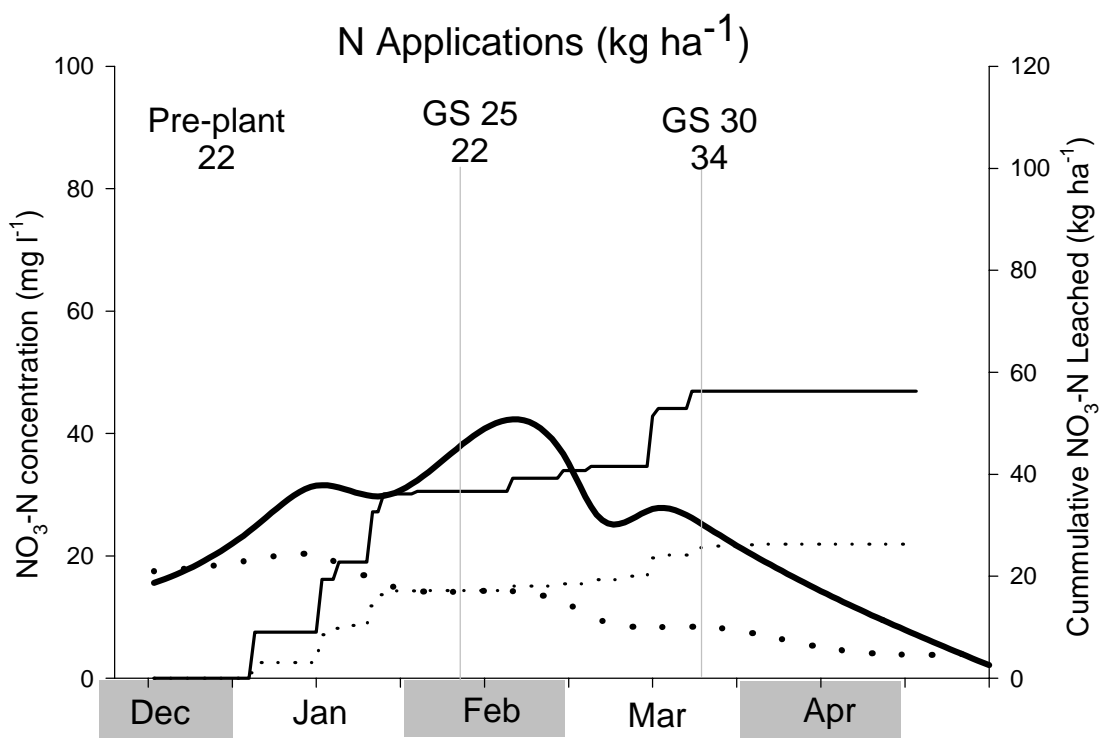

CHECK PLOT

- NO₃-N conc., Late planted (Site I)
- • • NO₃-N conc., Timely planted (Site II)
- Cumm. NO₃-N leached, Late planted (Site I)
- • • • Cumm. NO₃-N leached, Timely planted (Site II)

1998-99 GROWING SEASON

TREATMENT 1

- NO₃-N conc., Late planted (Site I)
- • • NO₃-N conc., Timely planted (Site II)
- Cumm. NO₃-N leached, Late planted (Site I)
- • • Cumm. NO₃-N leached, Timely planted (Site II)

1998-99 GROWING SEASON

TREATMENT 6

- NO₃-N conc., Late planted (Site I)
- • • NO₃-N conc., Timely planted (Site II)
- Cumm. NO₃-N leached, Late planted (Site I)
- • • Cumm. NO₃-N leached, Timely planted (Site II)

1998-99 GROWING SEASON