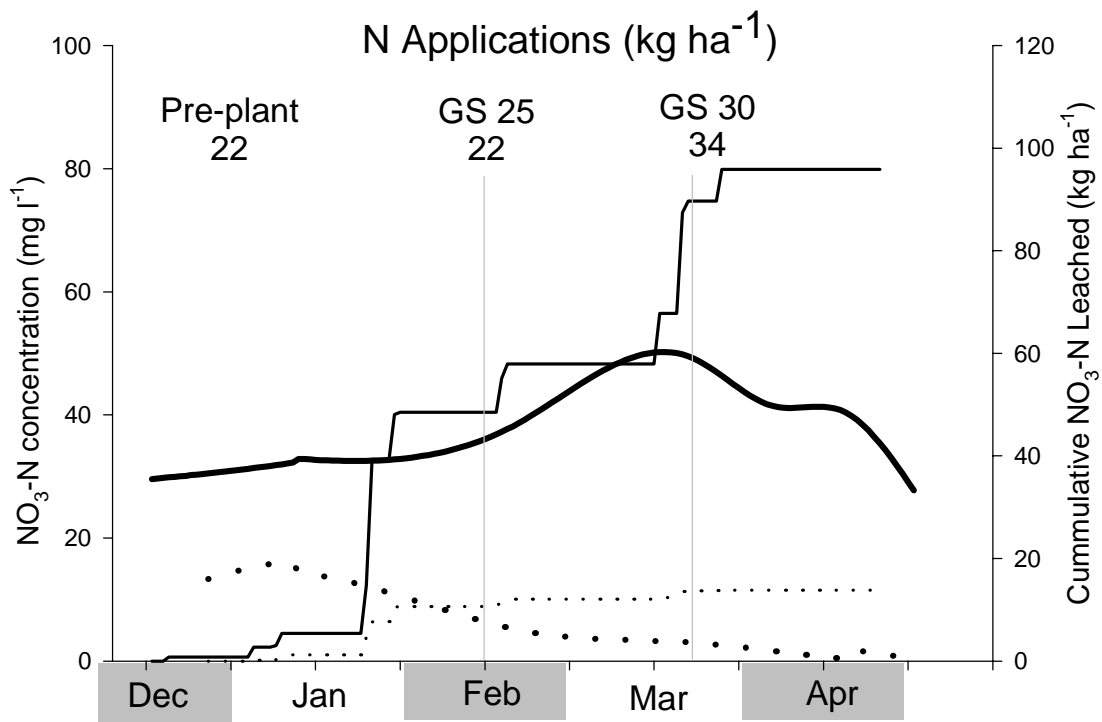

CHECK PLOT

- NO₃-N conc. Late planted (Site III)
- ... NO₃-N conc, Timely planted (Site IV)
- Cumm. NO₃-N leached, Late planted (Site III)
- ... Cumm. NO₃-N leached, Timely planted (Site IV)

1999-00 GROWING SEASON

TREATMENT 1

- NO₃-N conc. Late planted (Site III)
- ... NO₃-N conc, Timely planted (Site IV)
- Cumm. NO₃-N leached, Late planted (Site III)
- ... Cumm. NO₃-N leached, Timely planted (Site IV)

1999-00 GROWING SEASON

TREATMENT 6

- NO₃-N conc. Late planted (Site III)
- ... NO₃-N conc, Timely planted (Site IV)
- Cumm. NO₃-N leached, Late planted (Site III)
- ... Cumm. NO₃-N leached, Timely planted (Site IV)

1999-00 GROWING SEASON