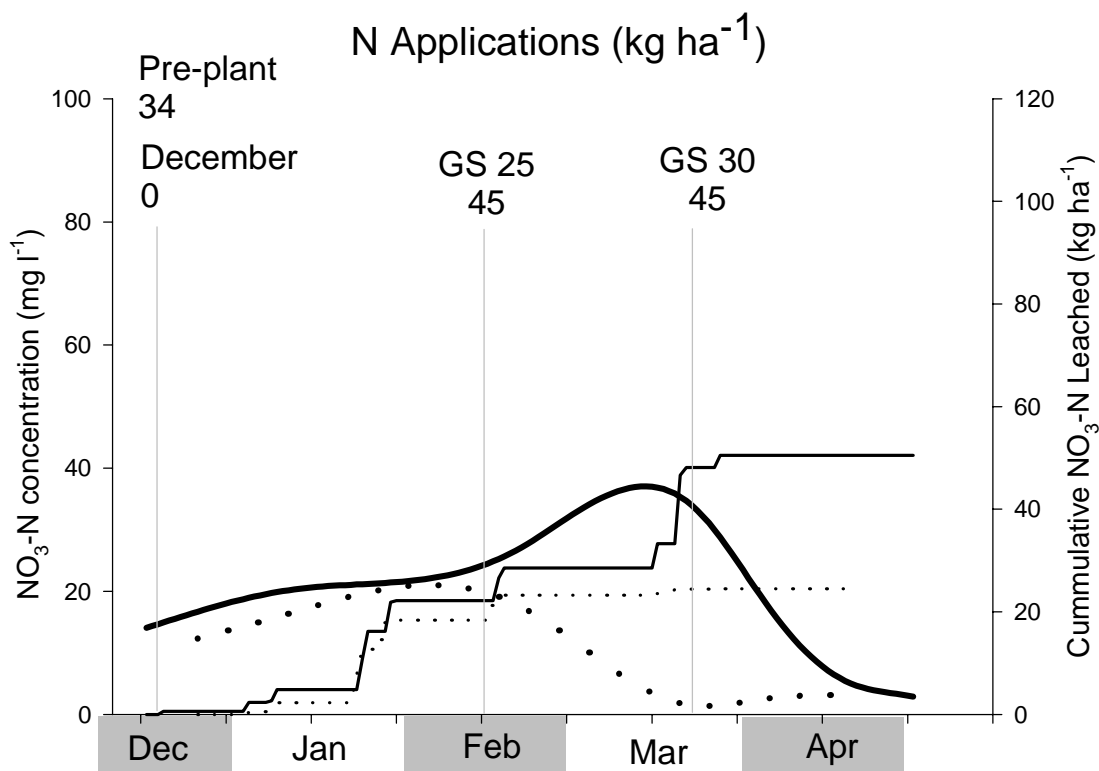

TREATMENT 3

- NO₃-N conc., Late planted (Site V)
- ... NO₃-N conc., Timely planted (Site VI)
- Cumm. NO₃-N leached, Late planted (Site V)
- ... Cumm. NO₃-N leached, Timely planted (Site VI)

1999-00 GROWING SEASON

TREATMENT 4

- NO₃-N conc., Late planted (Site V)
- ... NO₃-N conc., Timely planted (Site VI)
- Cumm. NO₃-N leached, Late planted (Site V)
- ... Cumm. NO₃-N leached, Timely planted (Site VI)

1999-00 GROWING SEASON

TREATMENT 5

- NO₃-N conc., Late planted (Site V)
- ... NO₃-N conc., Timely planted (Site VI)
- Cumm. NO₃-N leached, Late planted (Site V)
- ... Cumm. NO₃-N leached, Timely planted (Site VI)

1999-00 GROWING SEASON