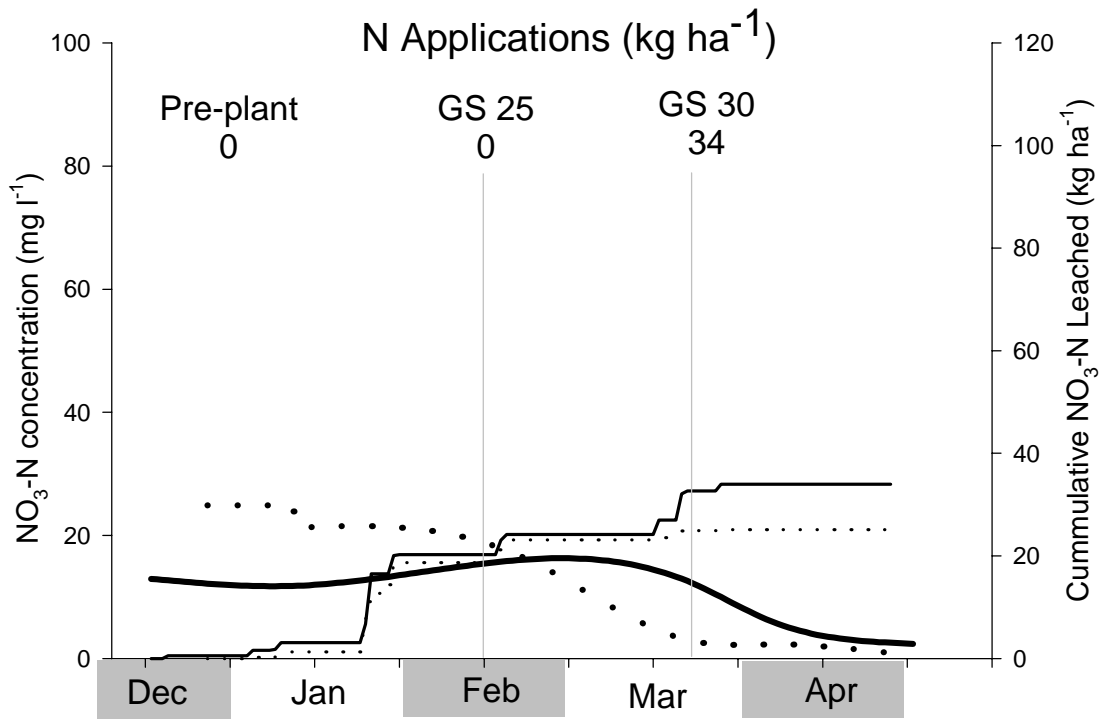

TREATMENT 16

- NO₃-N conc., Late planted (Site I)
- • • NO₃-N conc., Timely planted (Site II)
- Cumm. NO₃-N leached, Late planted (Site I)
- • • Cumm. NO₃-N leached, Timely planted (Site II)

1999-00 GROWING SEASON

CHECK PLOT

- NO₃-N conc. Late planted (Site III)
- ... NO₃-N conc, Timely planted (Site IV)
- Cumm. NO₃-N leached, Late planted (Site III)
- ... Cumm. NO₃-N leached, Timely planted (Site IV)

1999-00 GROWING SEASON

TREATMENT 1

- NO₃-N conc. Late planted (Site III)
- ... NO₃-N conc, Timely planted (Site IV)
- Cumm. NO₃-N leached, Late planted (Site III)
- ... Cumm. NO₃-N leached, Timely planted (Site IV)

1999-00 GROWING SEASON