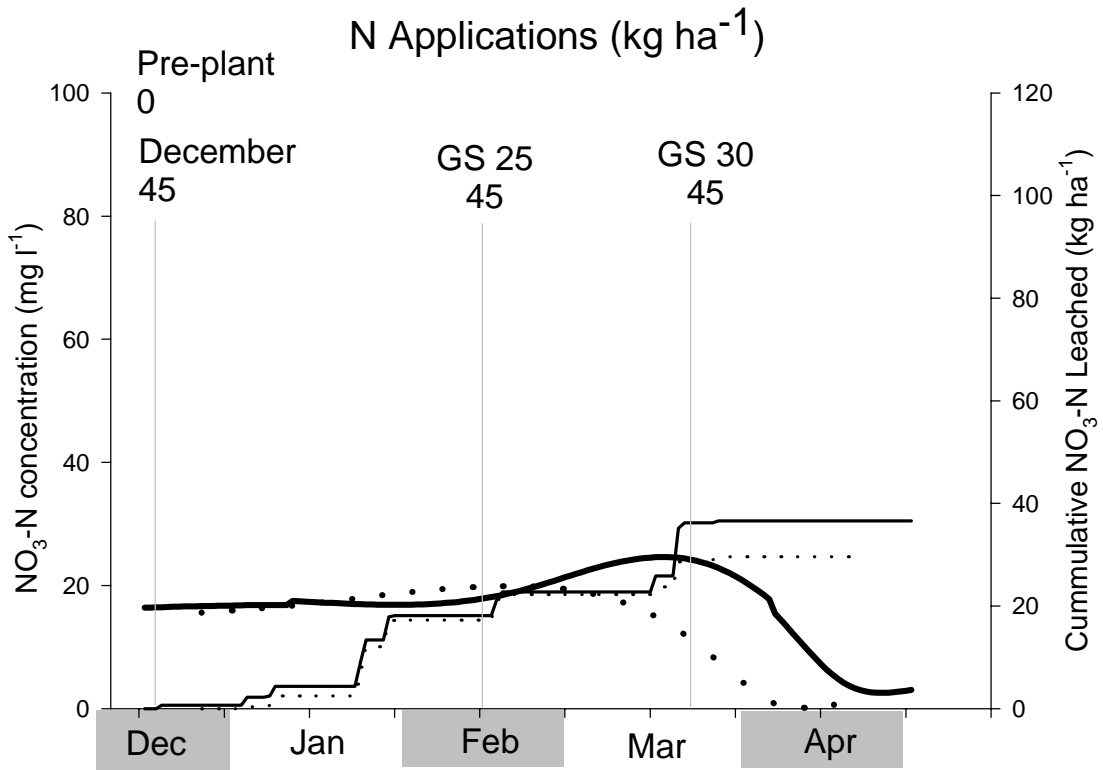

CHECK PLOT

- NO₃-N conc., Late planted (Site V)
- ... NO₃-N conc., Timely planted (Site VI)
- Cumm. NO₃-N leached, Late planted (Site V)
- ... Cumm. NO₃-N leached, Timely planted (Site VI)

1999-00 GROWING SEASON

TREATMENT 1

- NO₃-N conc., Late planted (Site V)
- ... NO₃-N conc., Timely planted (Site VI)
- Cumm. NO₃-N leached, Late planted (Site V)
- ... Cumm. NO₃-N leached, Timely planted (Site VI)

1999-00 GROWING SEASON

TREATMENT 3

- NO₃-N conc., Late planted (Site V)
- ... NO₃-N conc., Timely planted (Site VI)
- Cumm. NO₃-N leached, Late planted (Site V)
- ... Cumm. NO₃-N leached, Timely planted (Site VI)

1999-00 GROWING SEASON