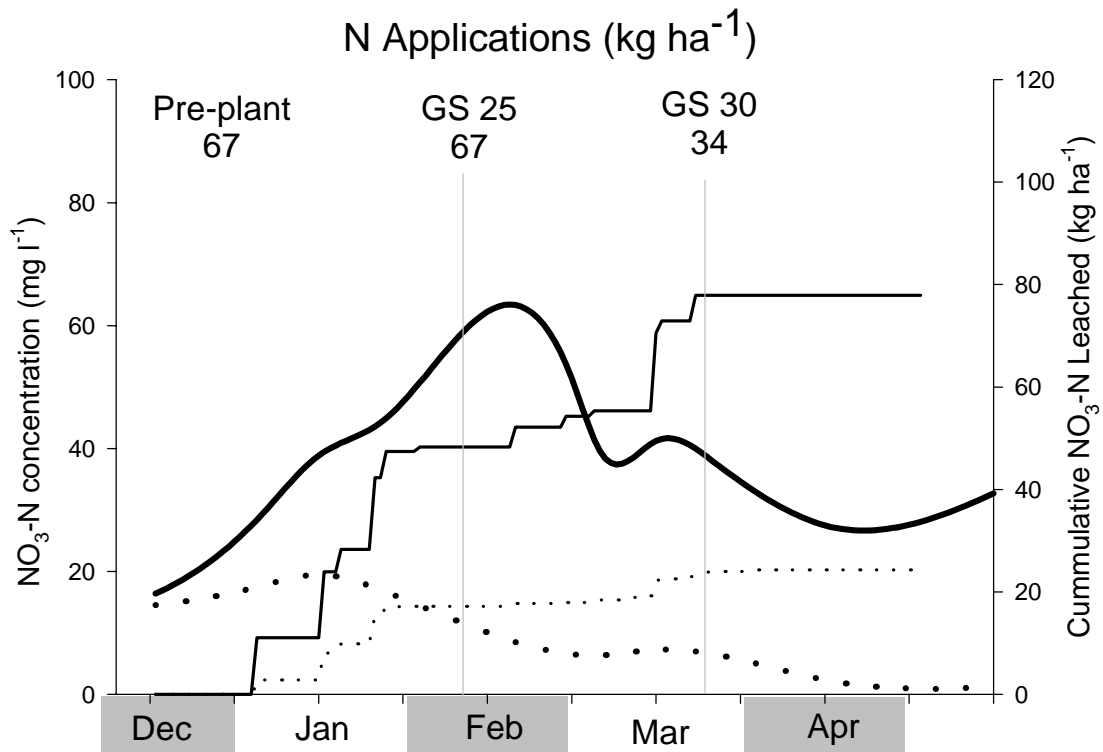

TREATMENT 6

- NO₃-N conc., Late planted (Site I)
- • • NO₃-N conc., Timely planted (Site II)
- Cumm. NO₃-N leached, Late planted (Site I)
- • • Cumm. NO₃-N leached, Timely planted (Site II)

1998-99 GROWING SEASON

TREATMENT 11

- NO₃-N conc., Late planted (Site I)
- • • NO₃-N conc., Timely planted (Site II)
- Cumm. NO₃-N leached, Late planted (Site I)
- • • Cumm. NO₃-N leached, Timely planted (Site II)

1998-99 GROWING SEASON

TREATMENT 16

- NO₃-N conc., Late planted (Site I)
- • • NO₃-N conc., Timely planted (Site II)
- Cumm. NO₃-N leached, Late planted (Site I)
- • • Cumm. NO₃-N leached, Timely planted (Site II)

1999-00 GROWING SEASON