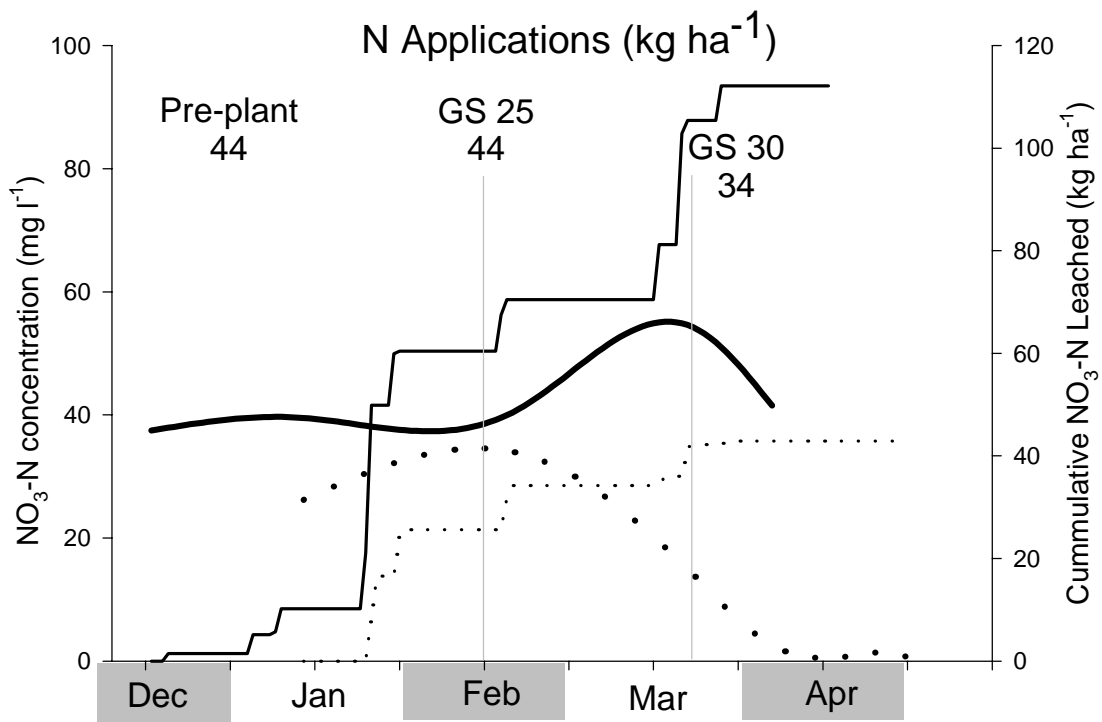

TREATMENT 1

- NO₃-N conc. Late planted (Site III)
- ... NO₃-N conc, Timely planted (Site IV)
- Cumm. NO₃-N leached, Late planted (Site III)
- ... Cumm. NO₃-N leached, Timely planted (Site IV)

1999-00 GROWING SEASON

TREATMENT 6

- NO₃-N conc. Late planted (Site III)
- ... NO₃-N conc, Timely planted (Site IV)
- Cumm. NO₃-N leached, Late planted (Site III)
- ... Cumm. NO₃-N leached, Timely planted (Site IV)

1999-00 GROWING SEASON

TREATMENT 11

- NO₃-N conc. Late planted (Site III)
- ... NO₃-N conc, Timely planted (Site IV)
- Cumm. NO₃-N leached, Late planted (Site III)
- ... Cumm. NO₃-N leached, Timely planted (Site IV)

1999-00 GROWING SEASON