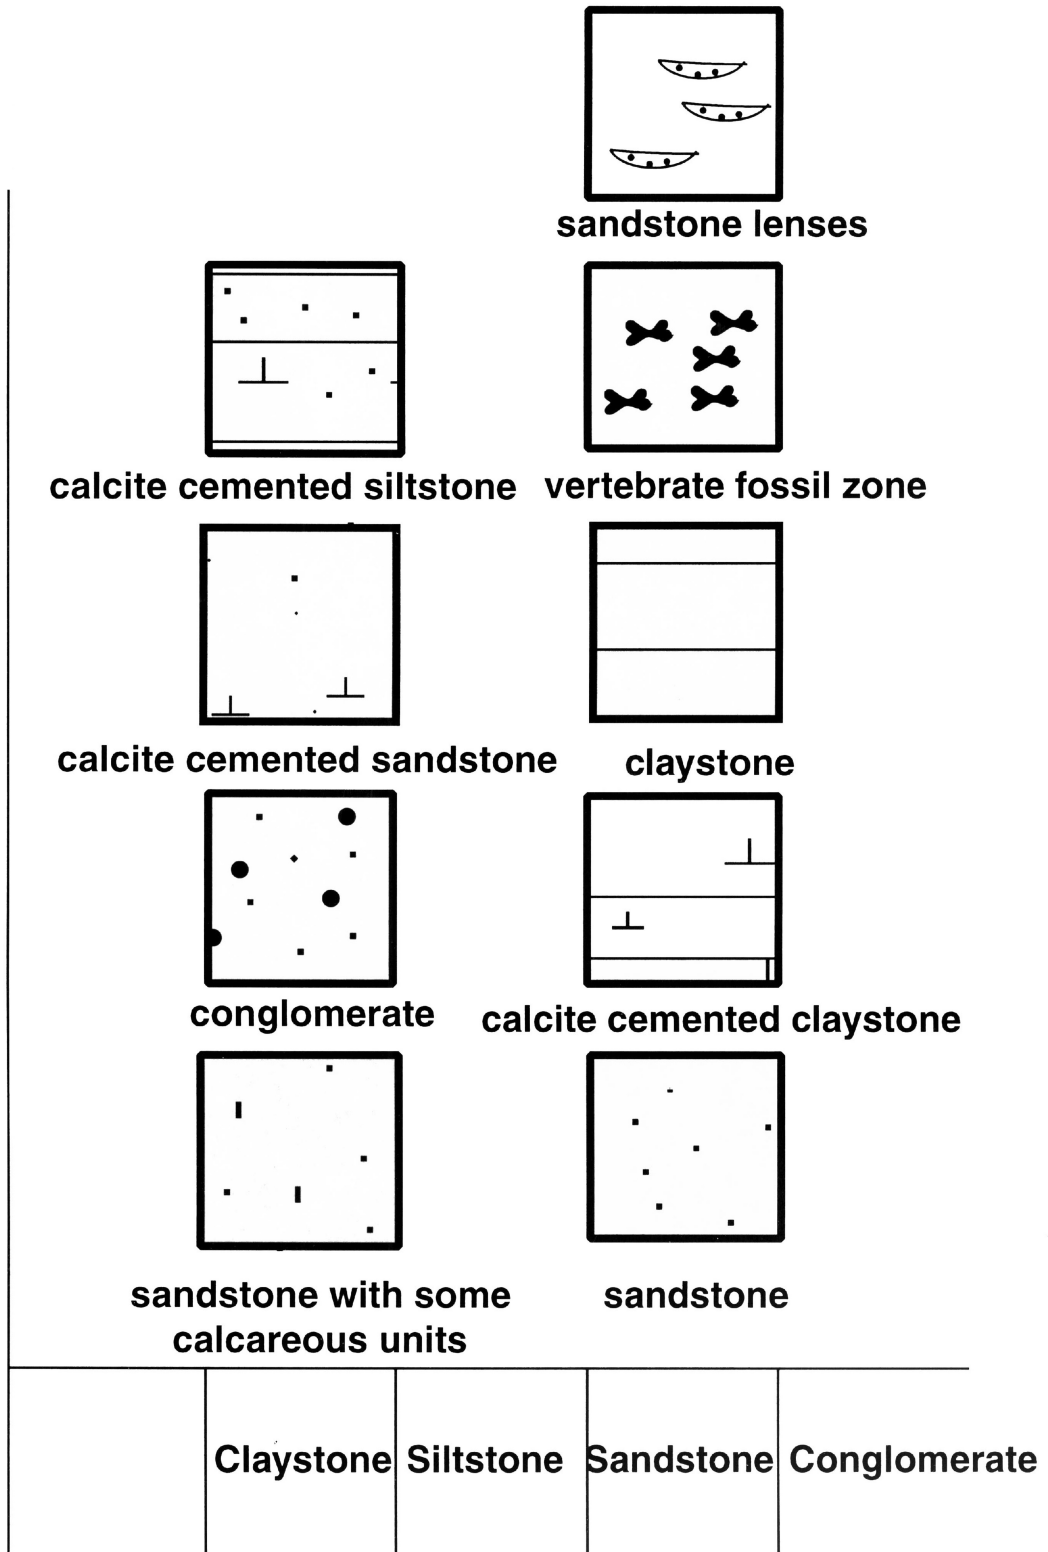

Key to all Stratigraphic Columns

1"=10'

Figure 8: A key to all the stratigraphic columns.