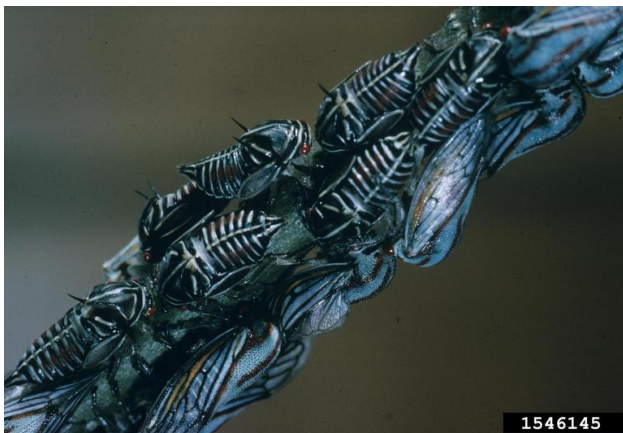

# Possible Spotted Lanternfly Immature Look-alikes in Virginia

Theresa Dellinger and Eric Day, Department of Entomology, Virginia Tech

Immature spotted lanternfly, *Lycorma delicatula* (White), are black with white spots when young. They turn red and black with white spots when older. A few other insects in Virginia have similar color patterns, but a close look will show that immature spotted lanternflies are easily recognizable. Sizes not to scale.

Young spotted lanternfly nymph  
*Berks Co. Conservation Dist.*

Older spotted lanternfly nymphs  
*Eric Day, Virginia Tech*

Wheel bug nymph  
*Susan Ellis, Bugwood.org*

Oak treehopper nymphs  
*Southern Forest Insect Work Conf.,  
Bugwood.org*

Assassin bug nymph  
*Susan Ellis, Bugwood.org*