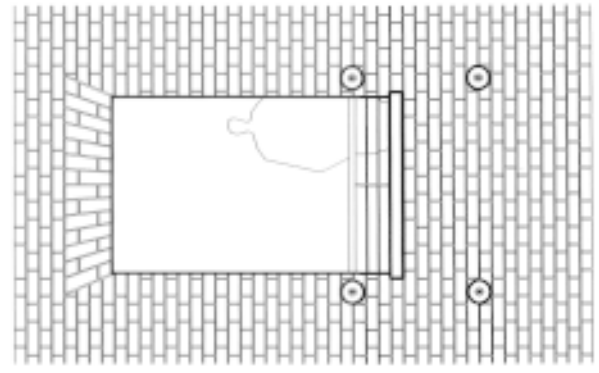

WINDOW BOX
SCALE 1/4" = 1'-0"

FRONT PORCH
SCALE 1/4" = 1'-0"