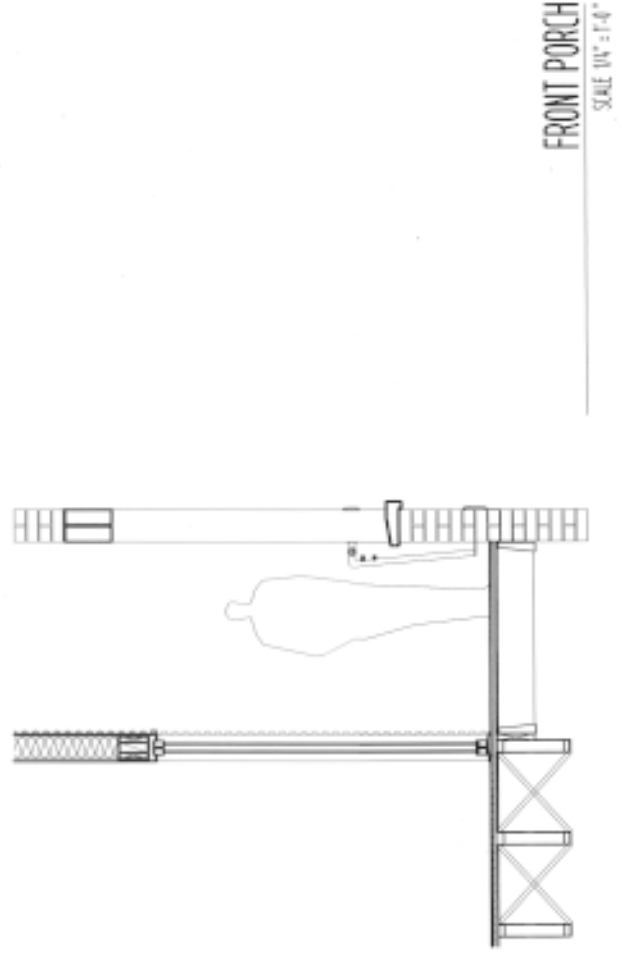

WINDOW BOX
SCALE 1/4" = 1'-0"

FRONT PORCH
SCALE 1/4" = 1'-0"