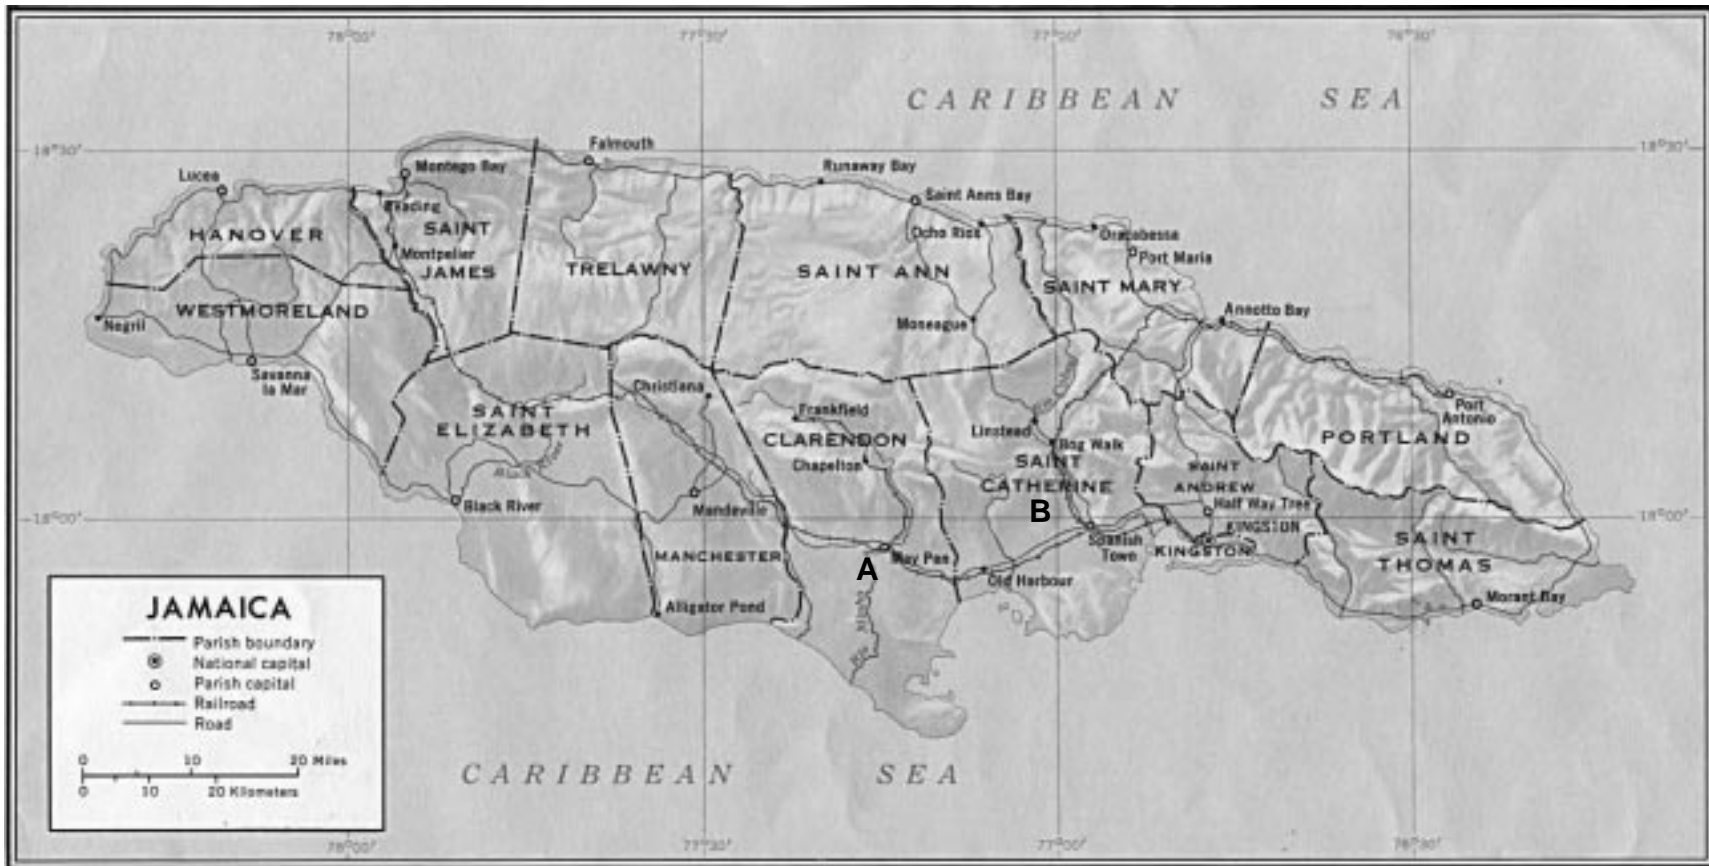

Appendix A: Map of Jamaica and IPM-CRSP Sites

Map A1 CRSP-IPM Sites in Jamaica¹

¹ Site A is Ebony Park in Clarendon and Site B is Bushy Park in St. Catherine.