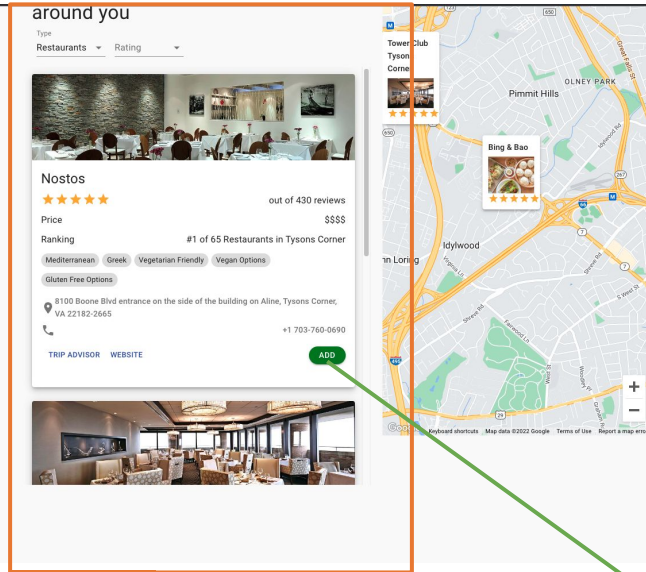

PlaceList

Update arrays of staying and transportation time

Use arrays of Latitude and Longitude to call Google Distance Matrix API & staying Time

1. Click the add button
2. Call the google maps distance API and the staying time API
3. Use the transportation time and staying time to calculate the added spot's start and end time