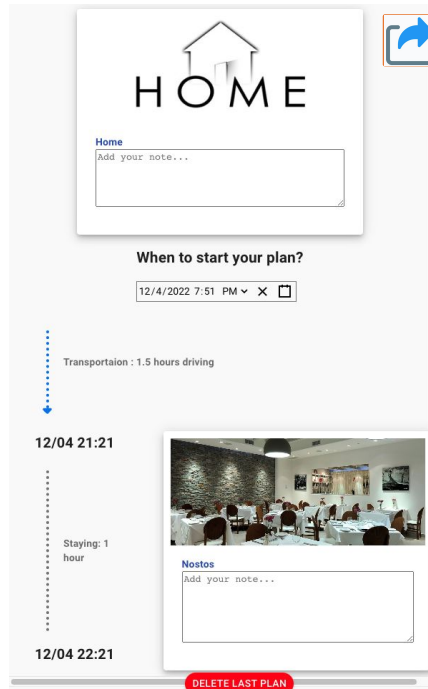

Future work

2. Share the travel plan

1. User can click the share button to share the plan
2. Multiple people can simultaneously modify the same travel plan.