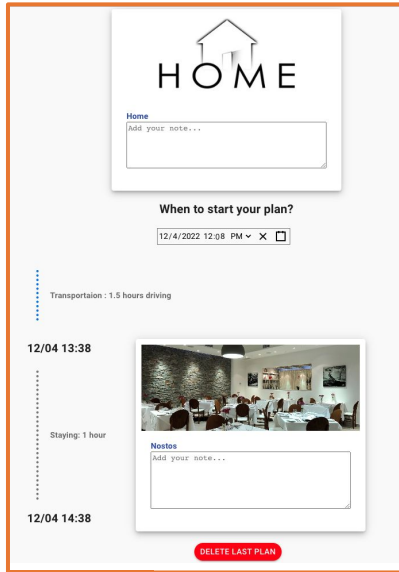

Technical Details / Design Choices

1. Technical Details - Add travel spots

PlanList