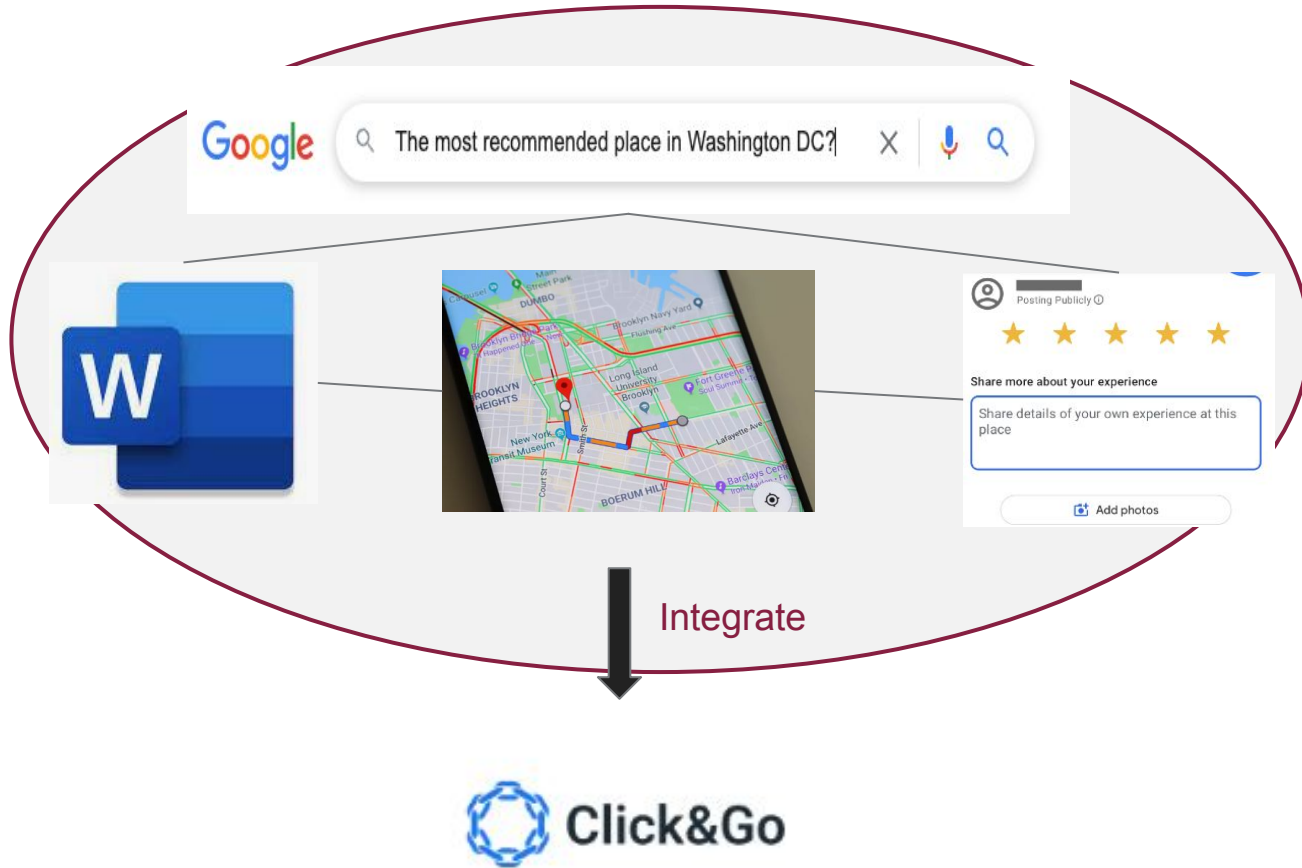

Project Goal- Click & Go