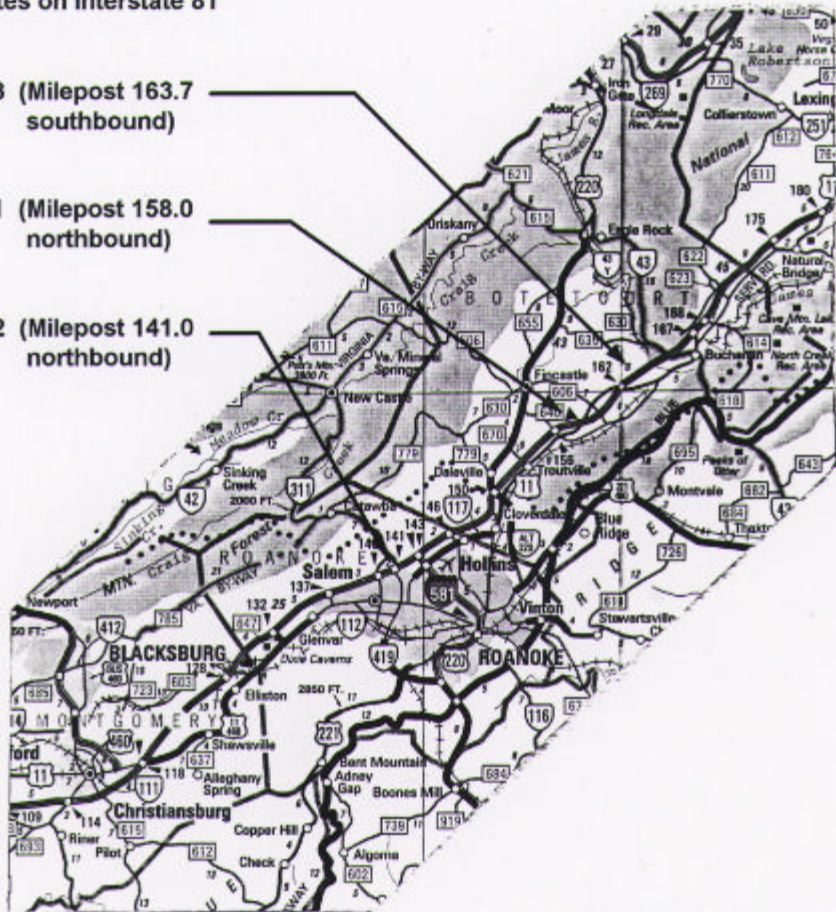

All sites on Interstate 81

Site 3 (Milepost 163.7 southbound)

Site 1 (Milepost 158.0 northbound)

Site 2 (Milepost 141.0 northbound)

Figure 3.1 Data Collection Sites

Source: Official State Transportation Map, Virginia Department of Transportation