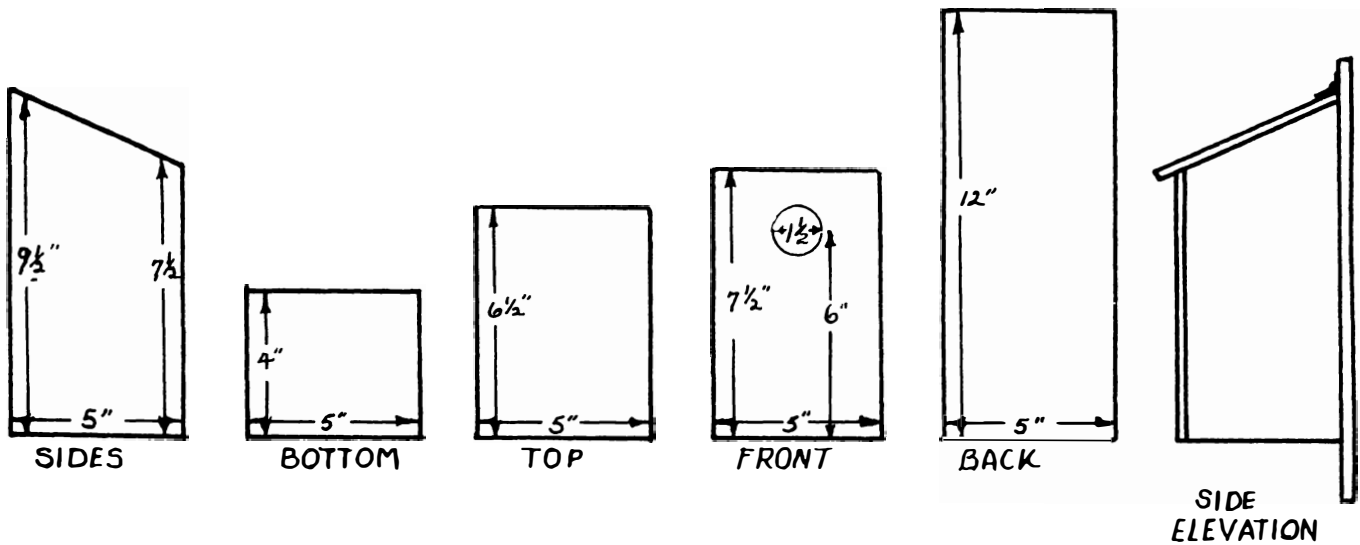

Materials and Wood

Pine, cypress, or any other soft wood.
Use hook and hinge on top of bird house.
Stain house. Don't use bright paint.