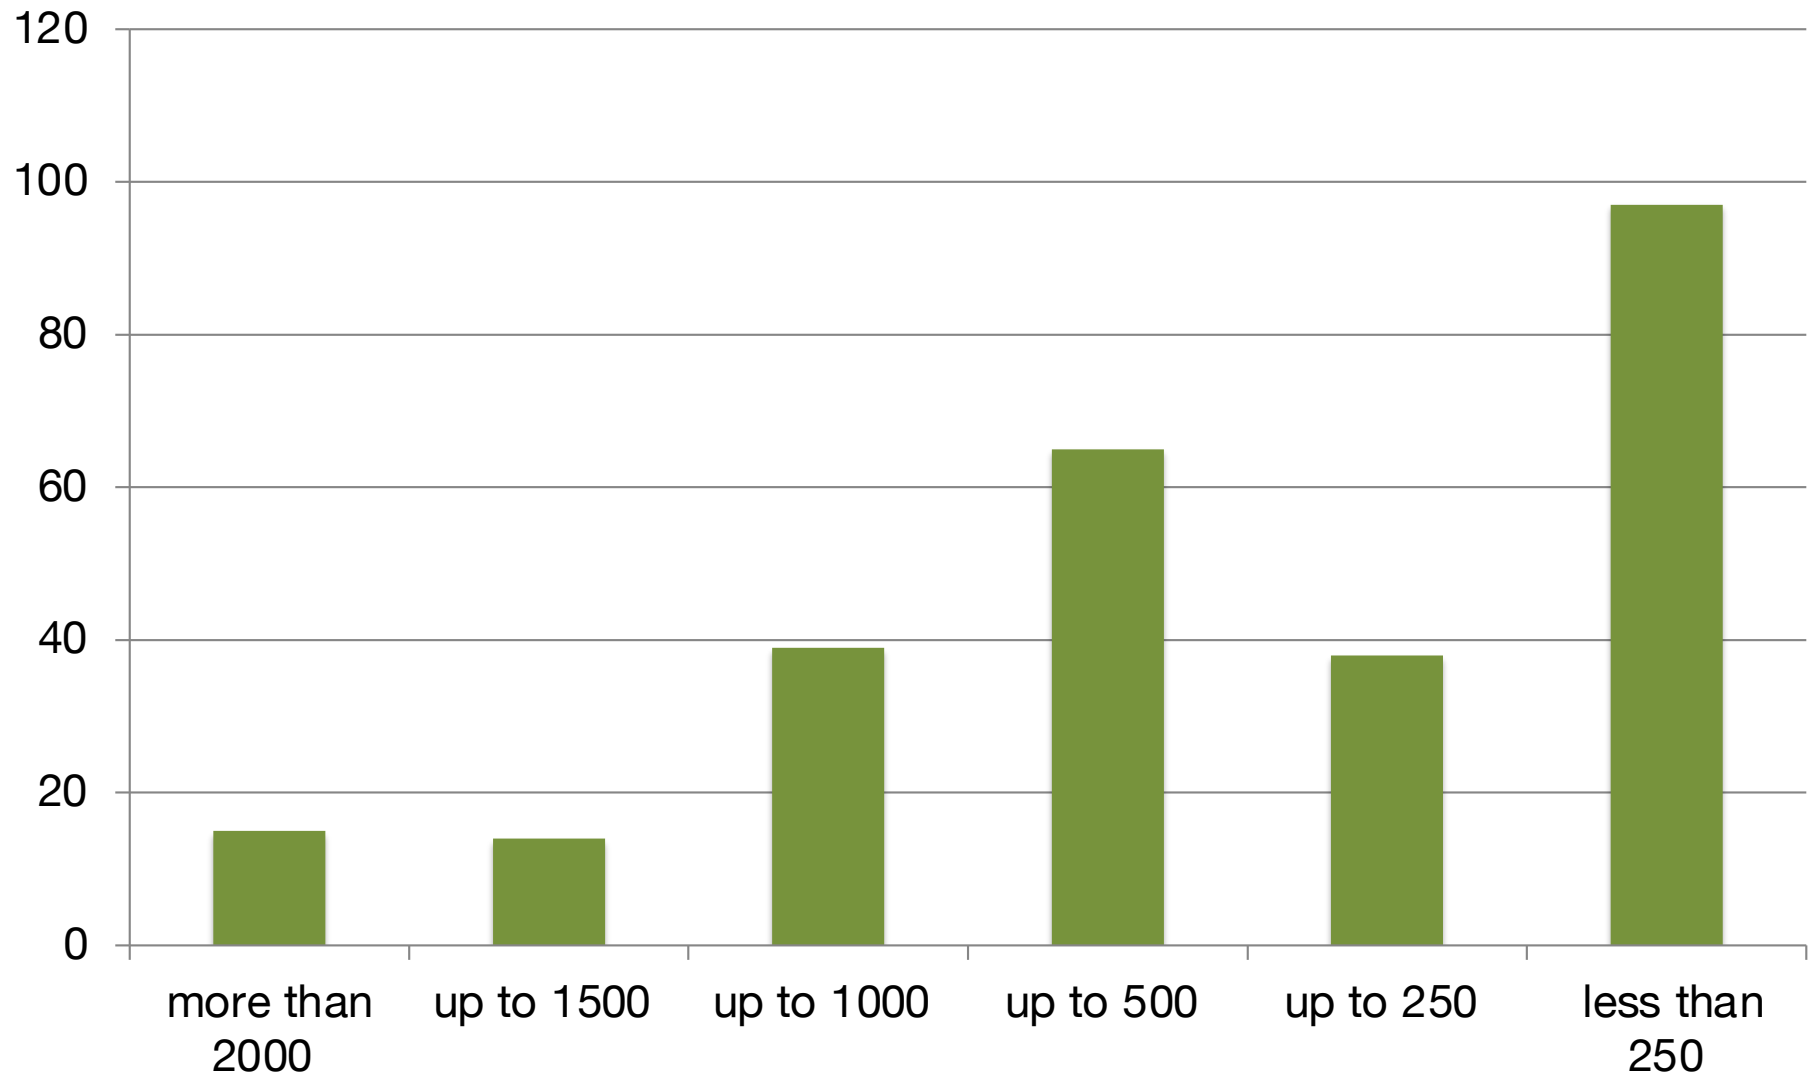

ETD Collections Growth Annually