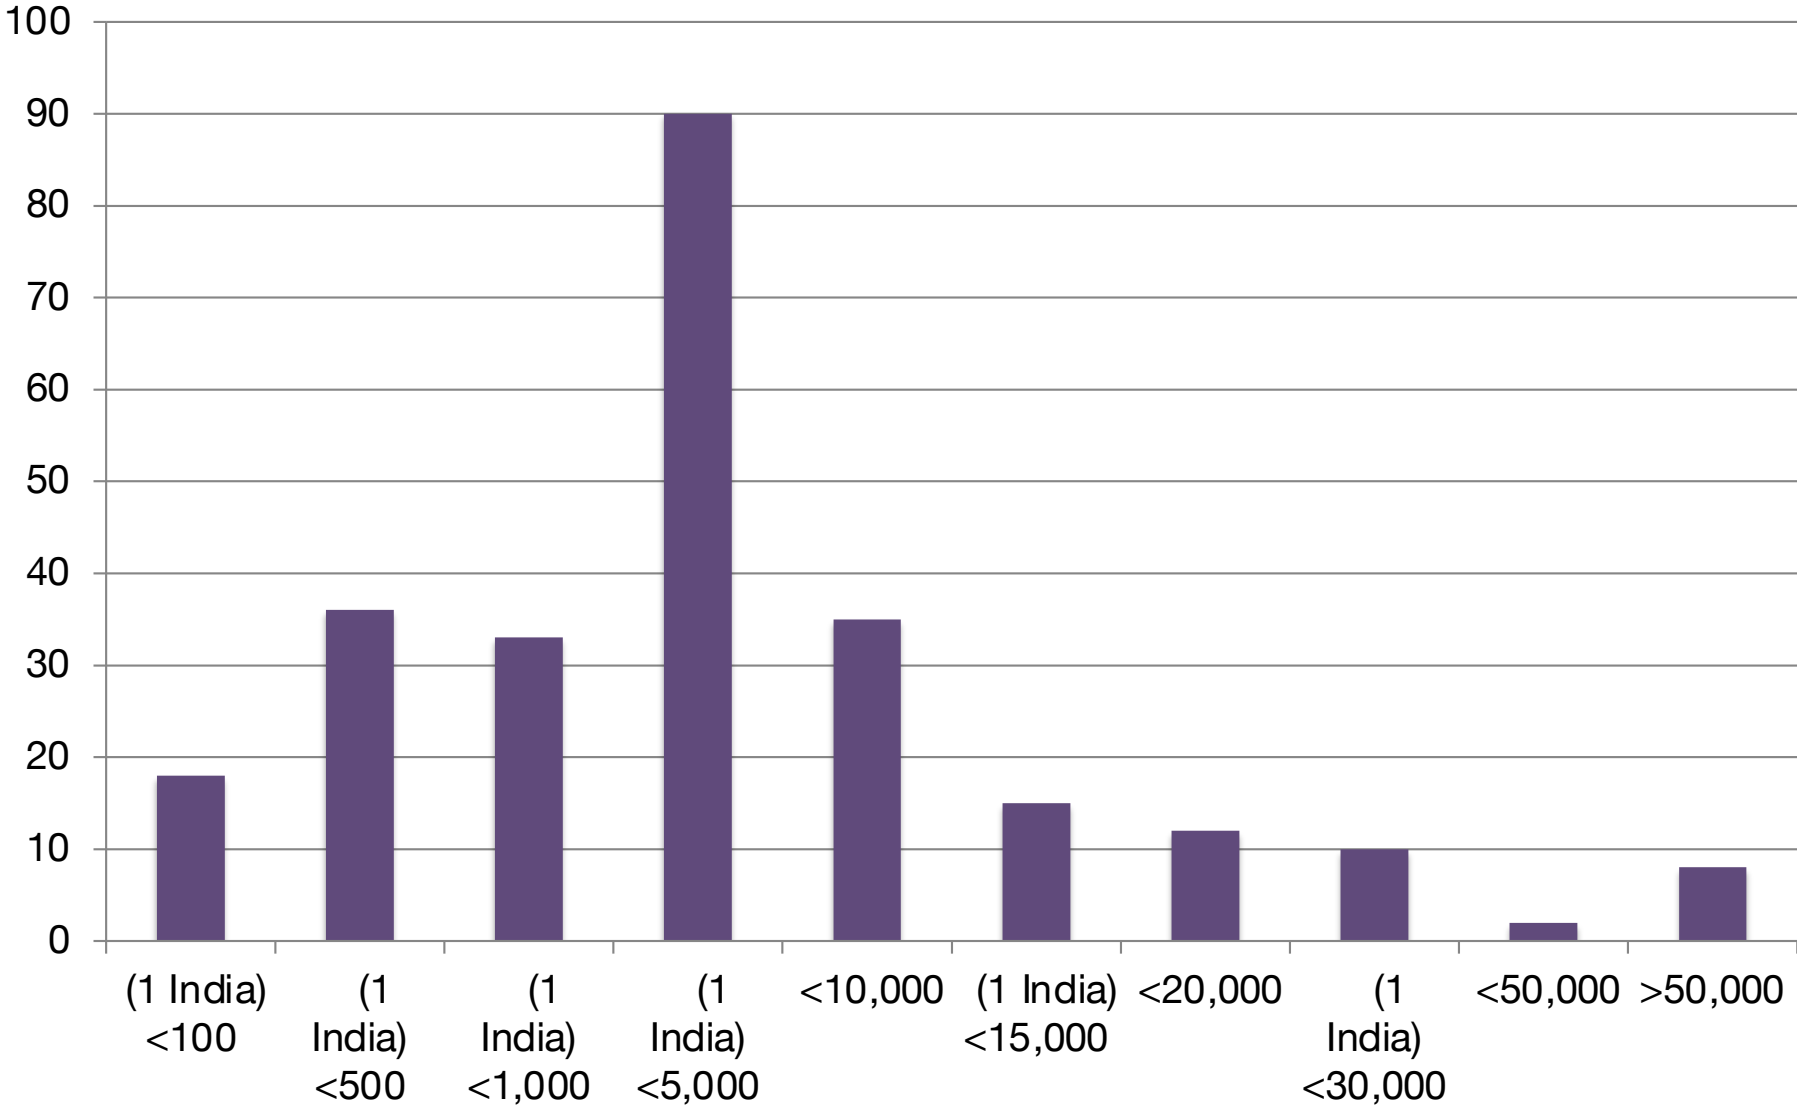

Dr. Sangeeta Kaul

Network Manager, DELNET, New Delhi

Mob: 9810329992

Email: sangskaul2003@yahoo.co.in

sangs@delnet.ren.nic.in

Kindly confirm your participation

ETD Program Beginnings

The Size of ETD Collections