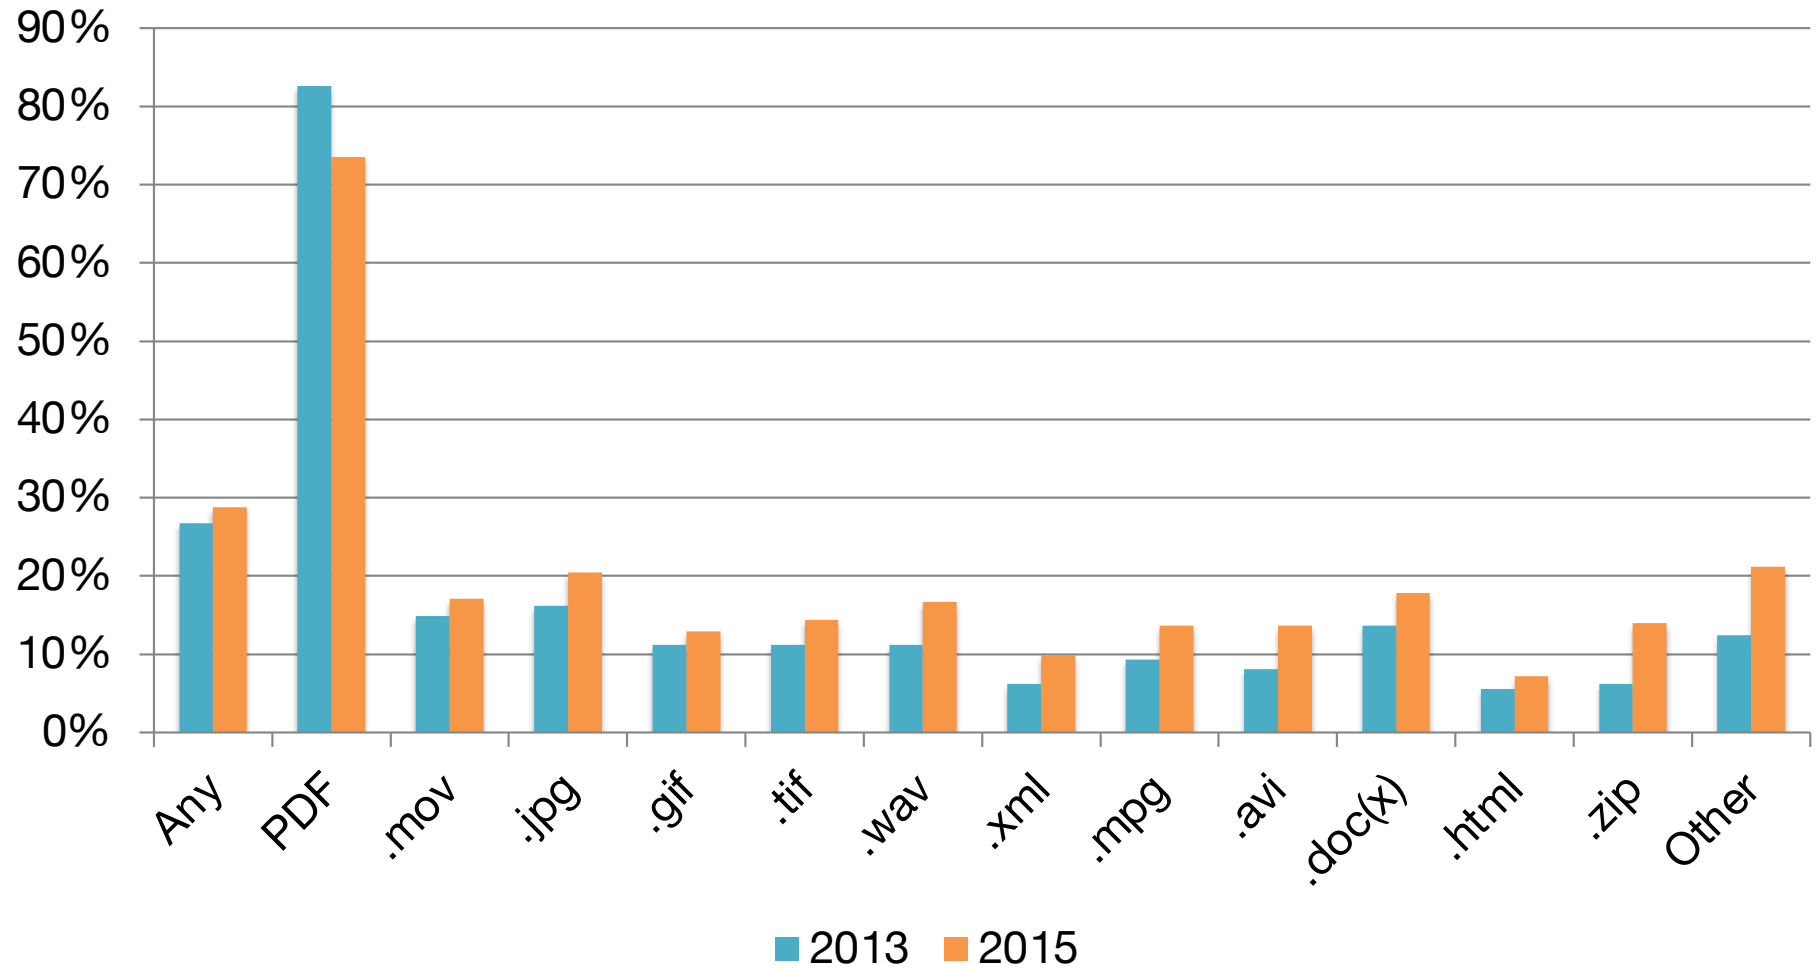

ETDs Include a Variety of File Formats