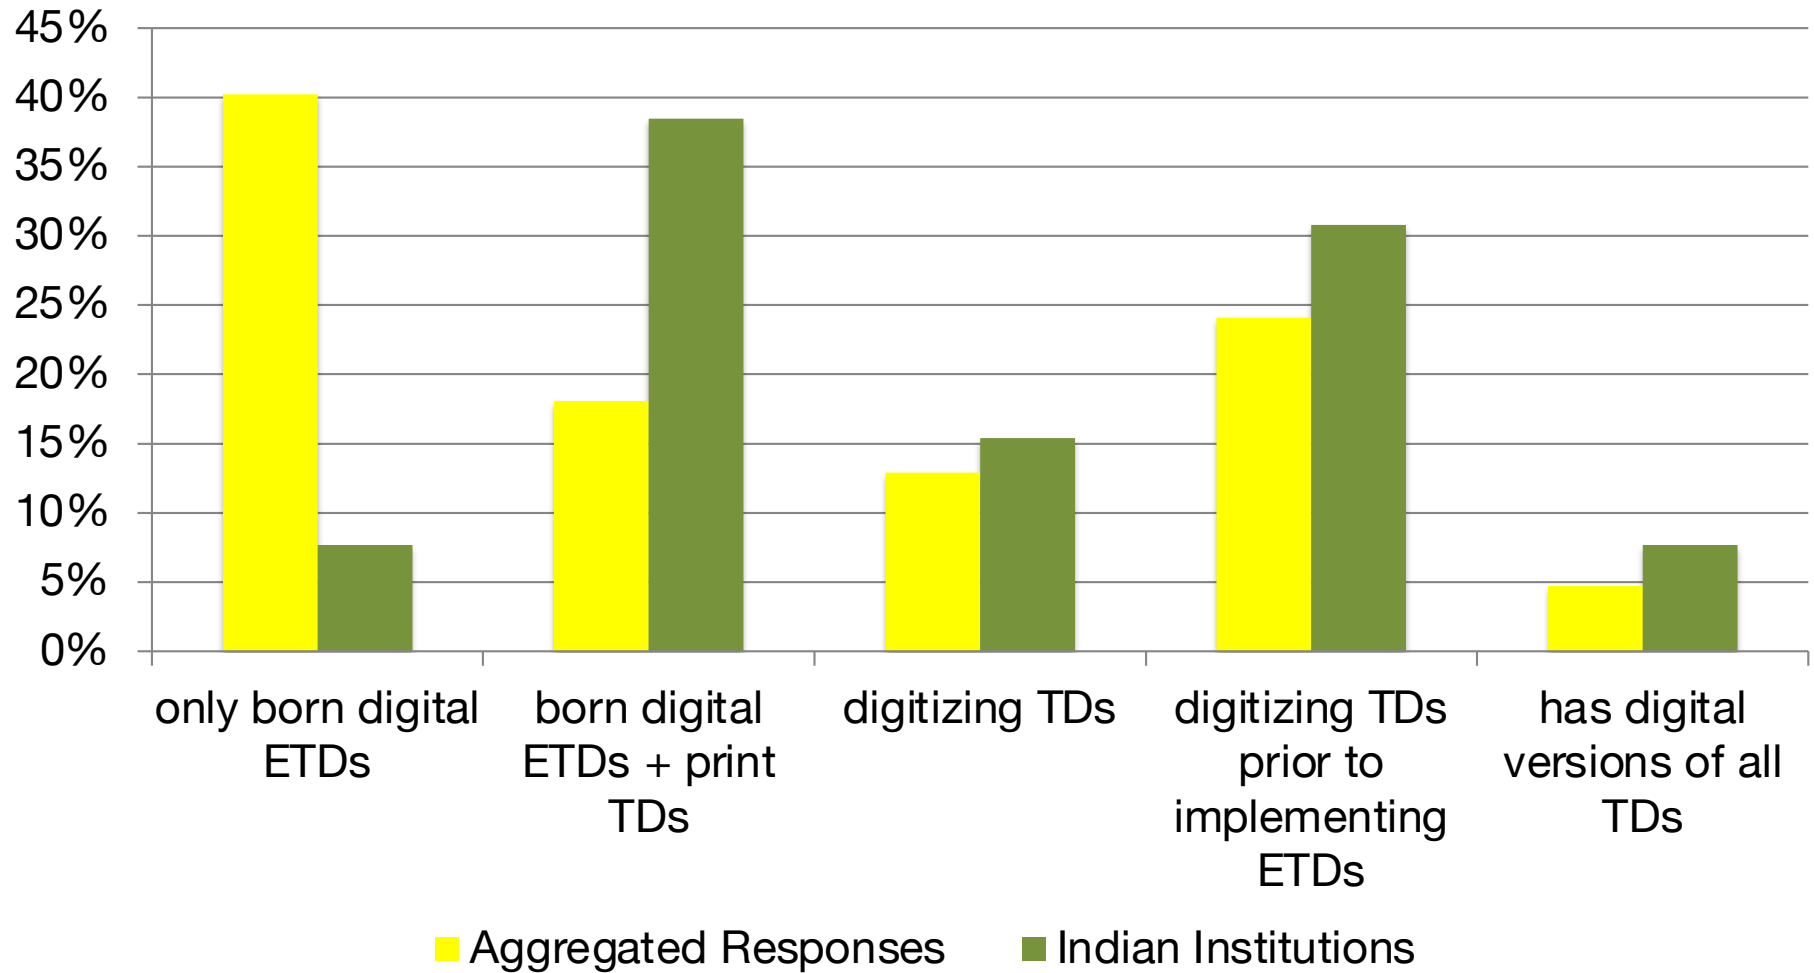

ETD Programs Cover