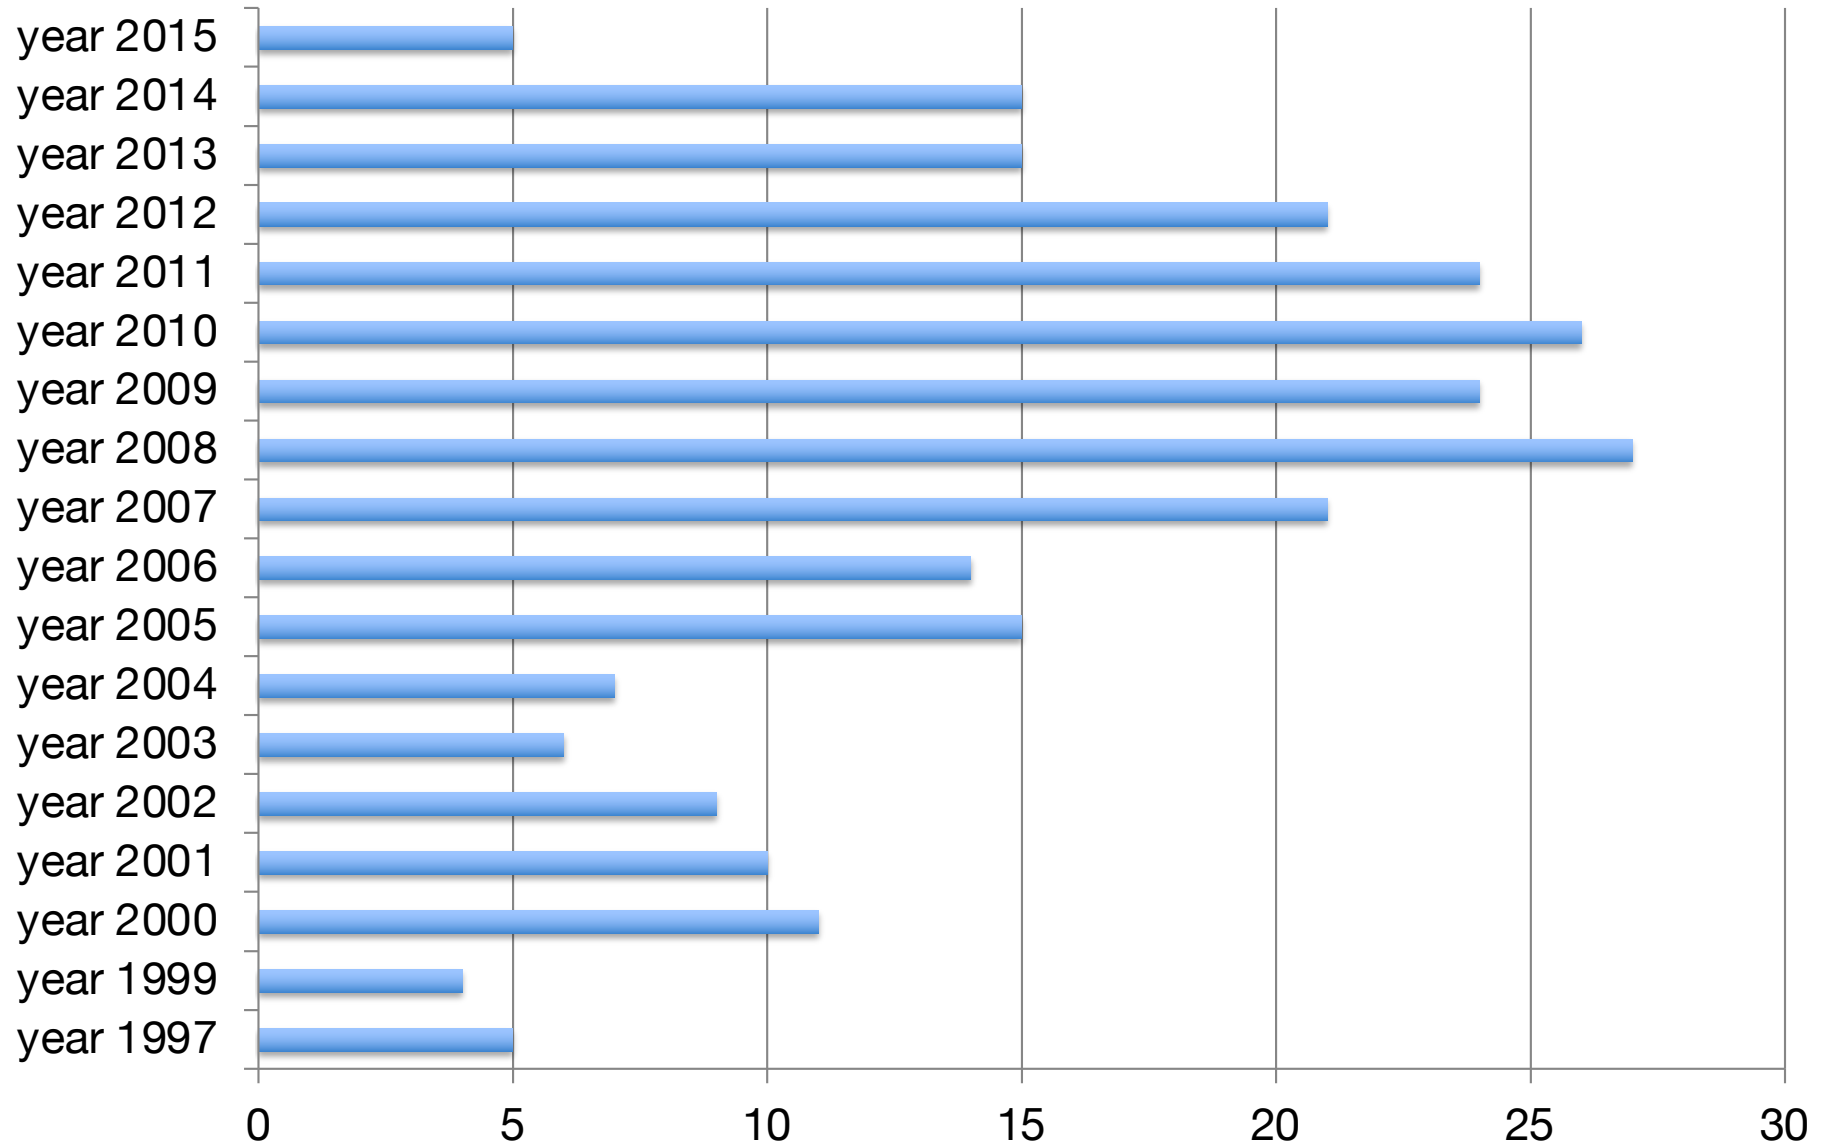

ETD Program Beginnings