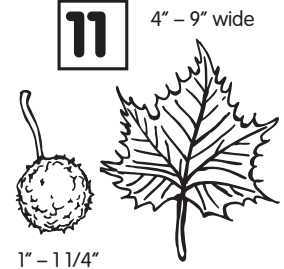

Instructions

The proper tree numbers have been placed in the boxes for grading Tree Identification Contest #1, VCE Publication 420-066.

11