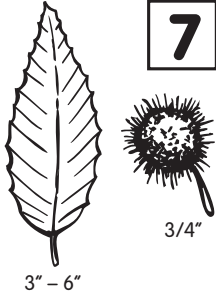

GRADING KEY - Tree Identification Contest #1

For Coastal Plain and Eastern Piedmont Counties of Virginia

7

Jeff Kirwan, Professor Emeritus and Forestry Extension Specialist,
College of Natural Resources and Environment

3" - 5"

3

4

1

16

*18USC707